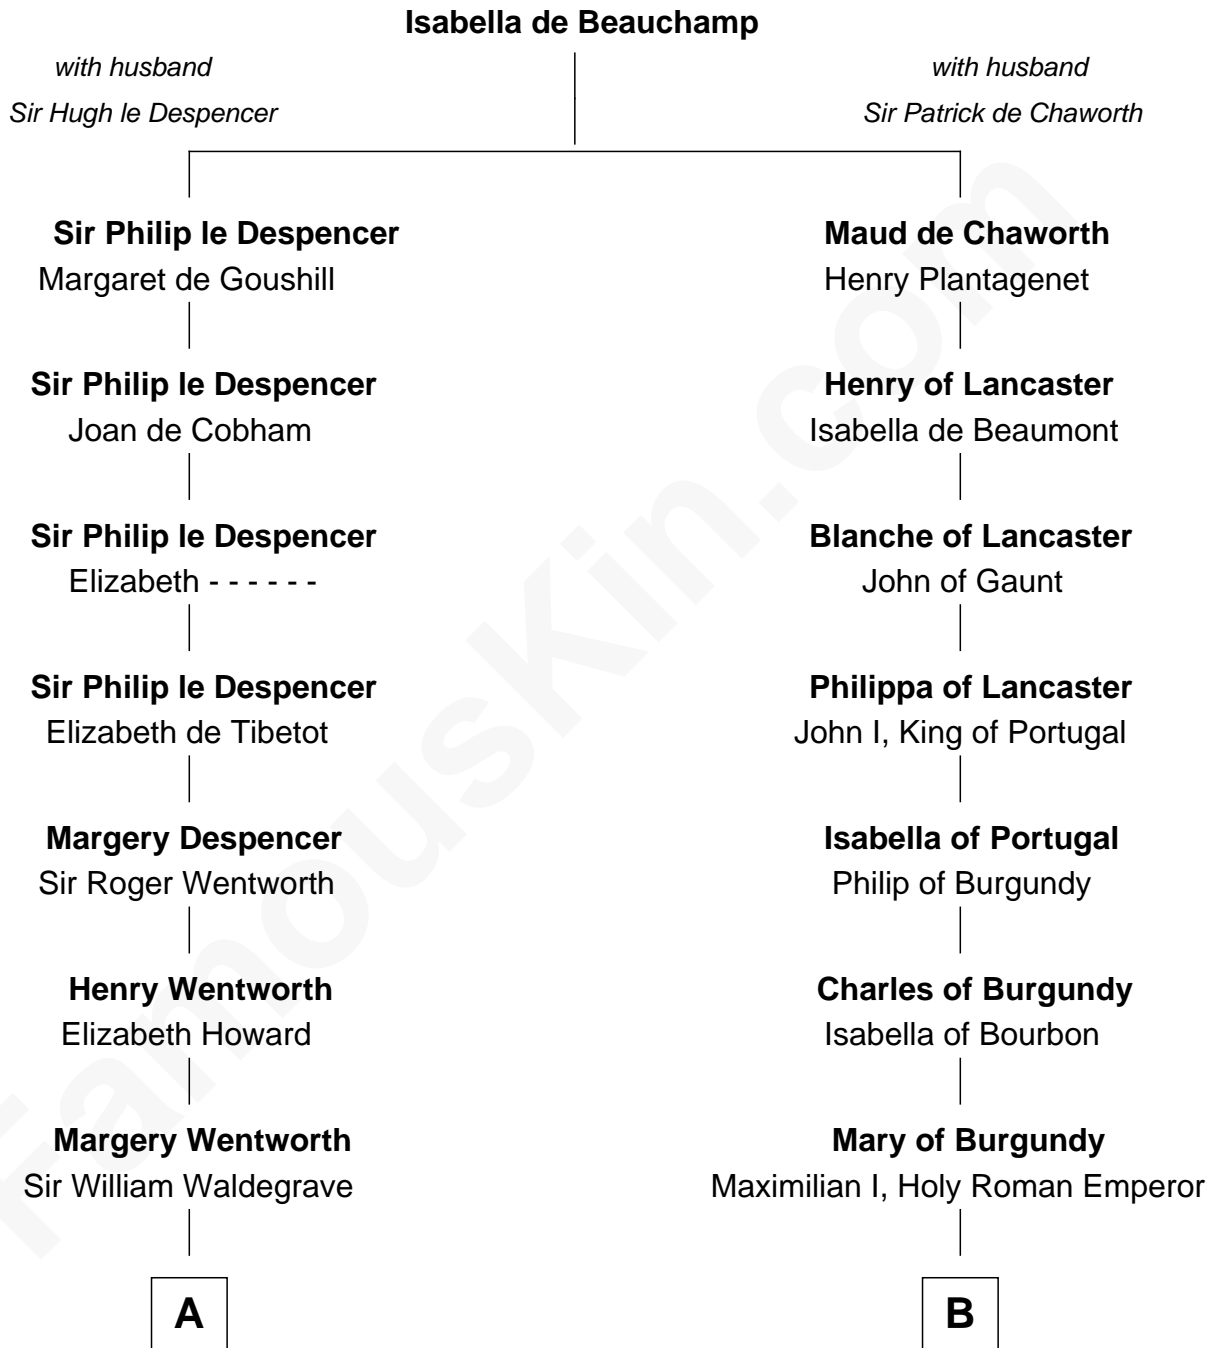

## Relationship Chart of

### Walt Disney

Co-Founder of The Walt Disney Company

8th cousin 12 times removed of

### Charles V

Holy Roman Emperor

**C**

—  
**Eber Call**

Violette Lawrence

—  
**Charles Call**

Henrietta Gross

—  
**Flora Call**