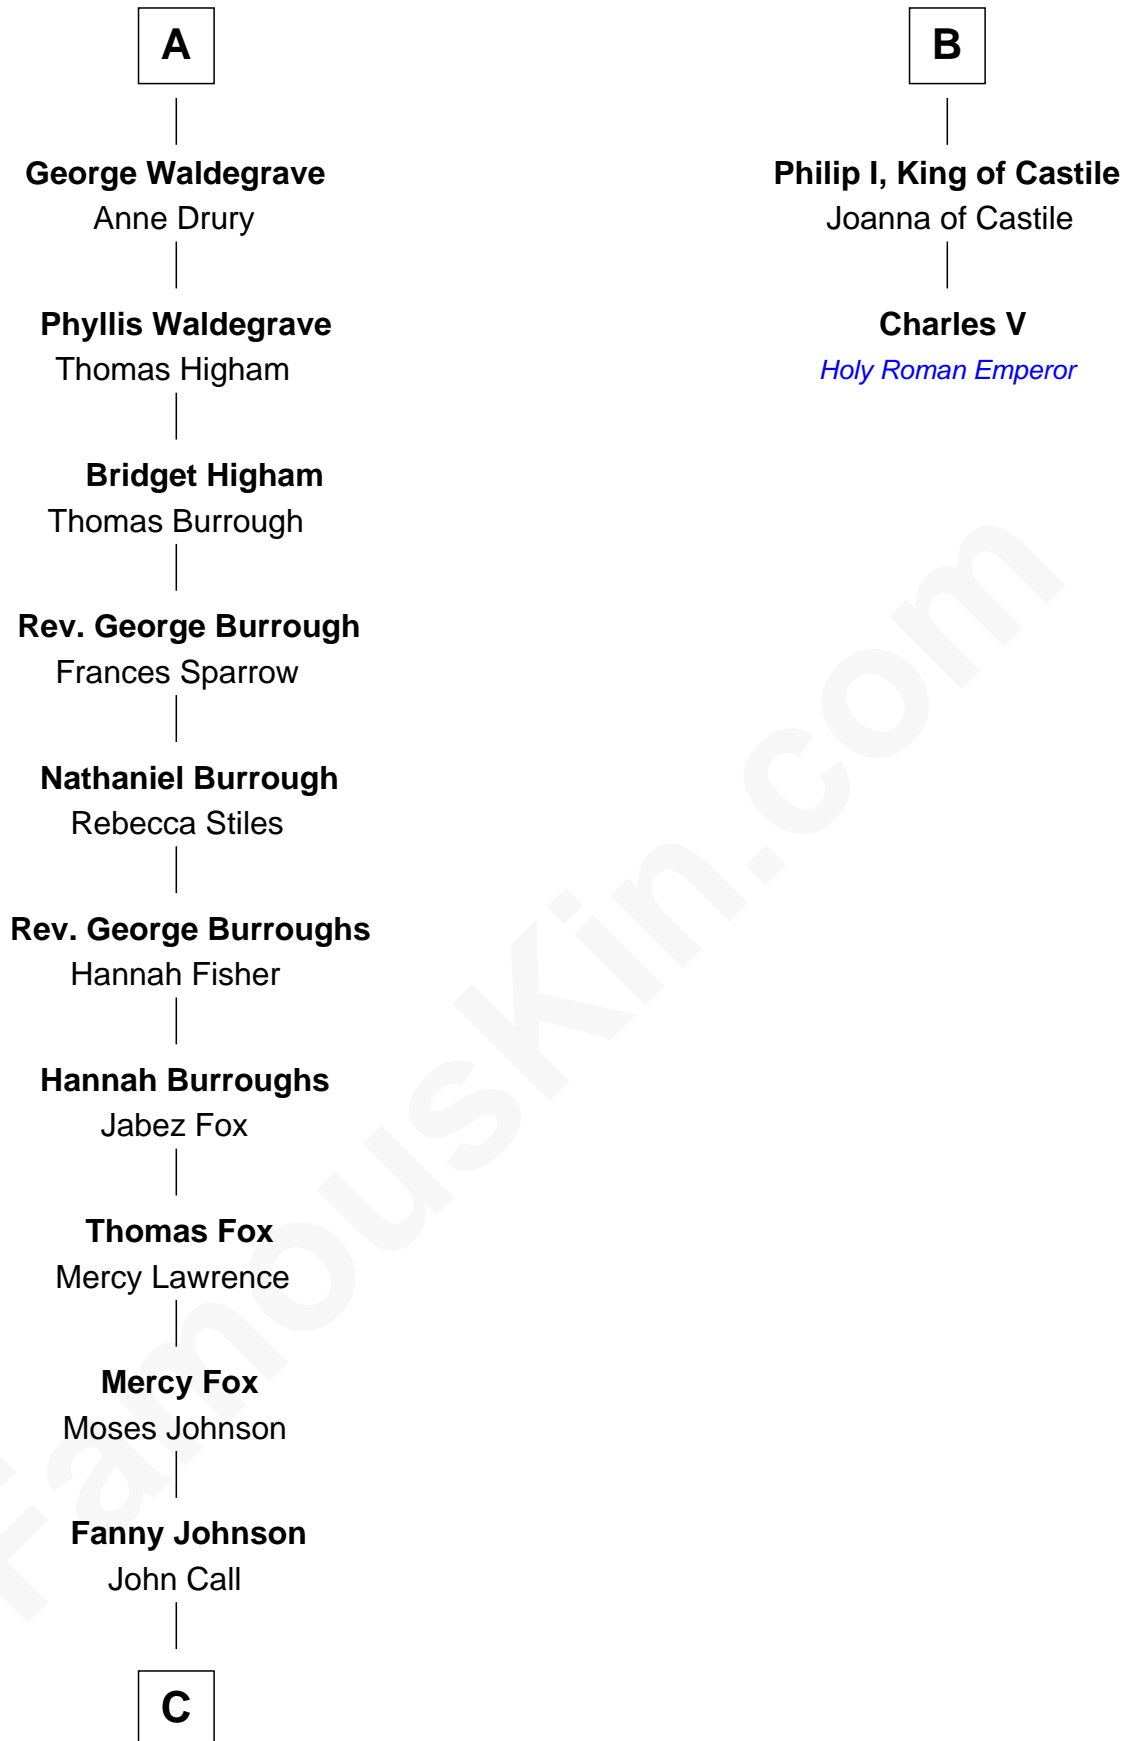

## Relationship Chart of

### Walt Disney

Co-Founder of The Walt Disney Company

8th cousin 12 times removed of

### Charles V

Holy Roman Emperor

**C**

—  
**Eber Call**

Violette Lawrence

—  
**Charles Call**

Henrietta Gross

—  
**Flora Call**