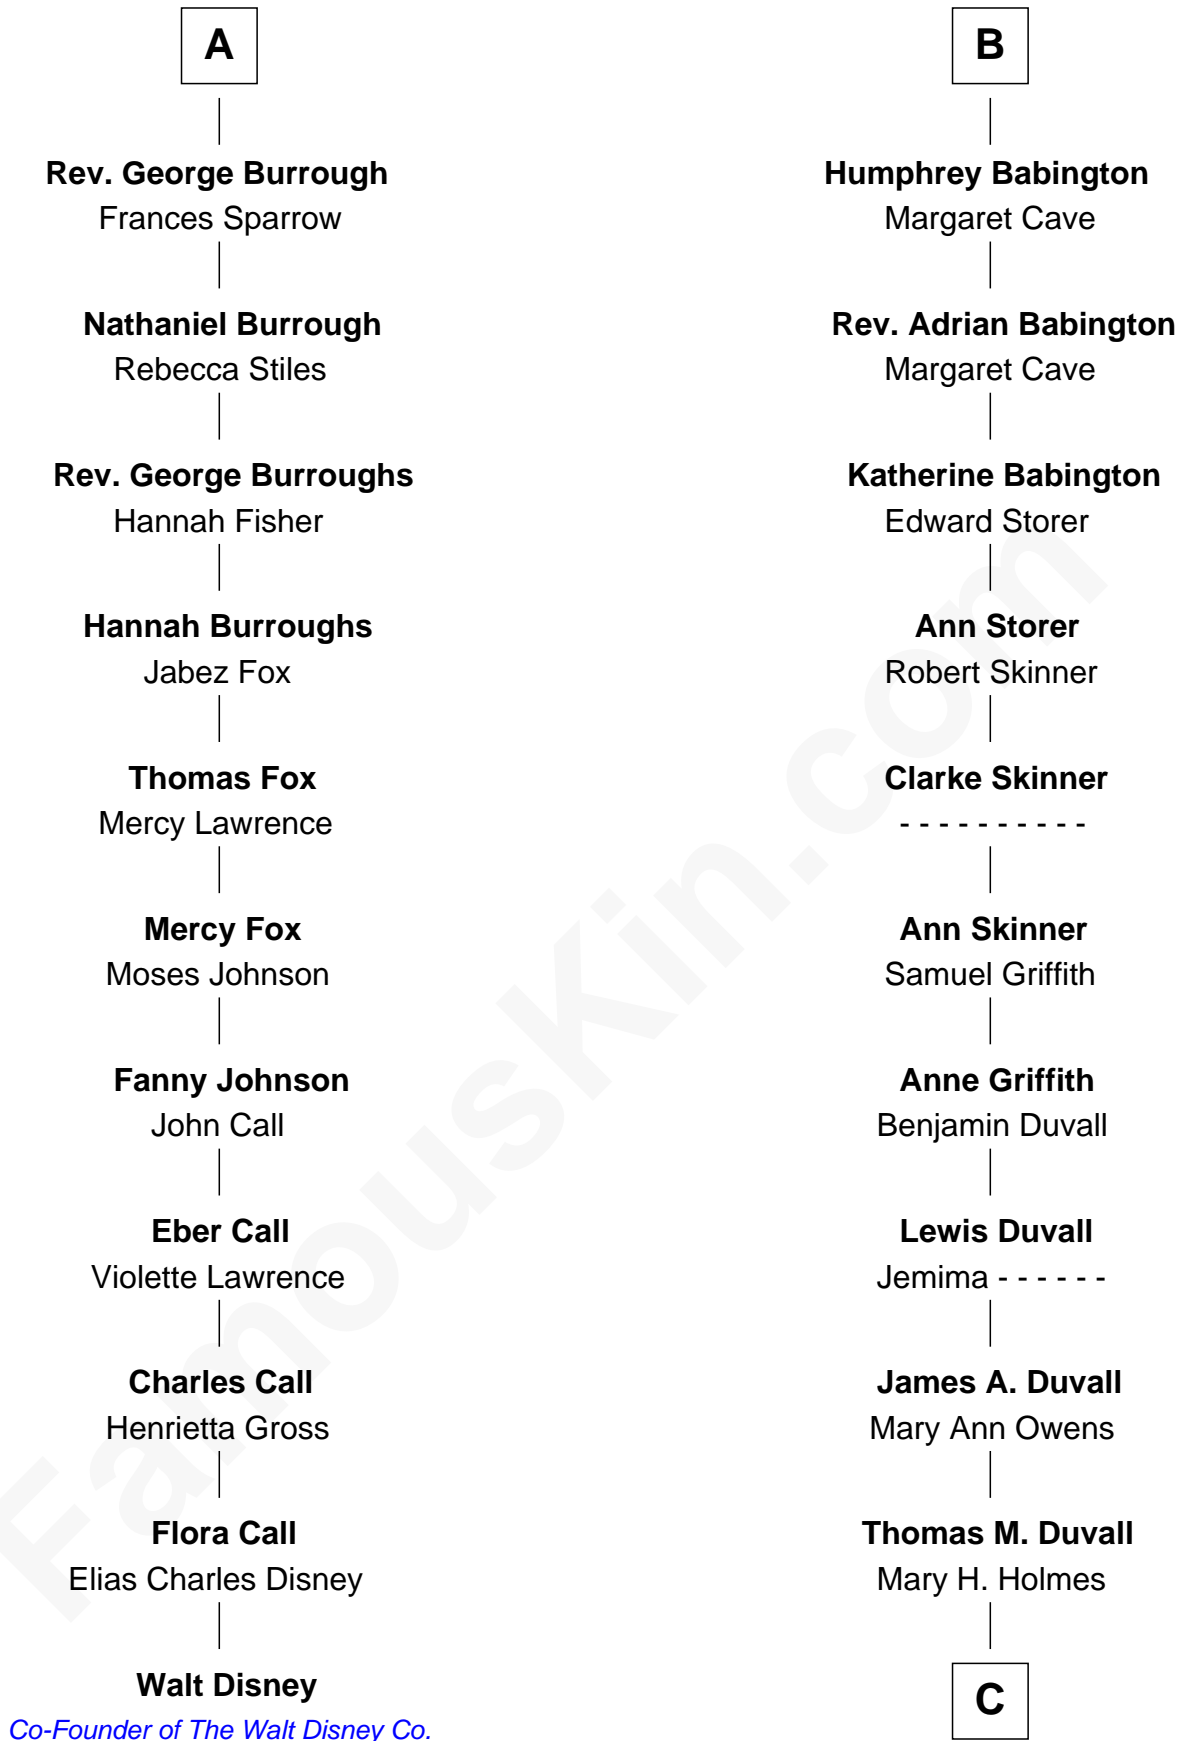

FamousKin.com

Relationship Chart of

Walt Disney

Co-Founder of The Walt Disney Company

17th cousin 4 times removed of

John Dye

TV and Movie Actor - "Touched by an Angel"

Sir Philip le Despencer

Elizabeth - - - - -

Sir Philip le Despencer

Elizabeth de Tibetot

Margery Despencer

Sir Roger Wentworth

Henry Wentworth

Elizabeth Howard

Margery Wentworth

John Beaumont

Joan Mytton

Eleanor Beaumont

Humphrey Babington

Thomas Babington

Eleanor Humfrey

B

C

Felix M. Duvall

Margaret E. Molloy

Robert Louis Duvall

Edith Clara Tippet

John Louis Duvall

Irene Maree McMillen

Lynn Maree Duvall

Jim C. Dye