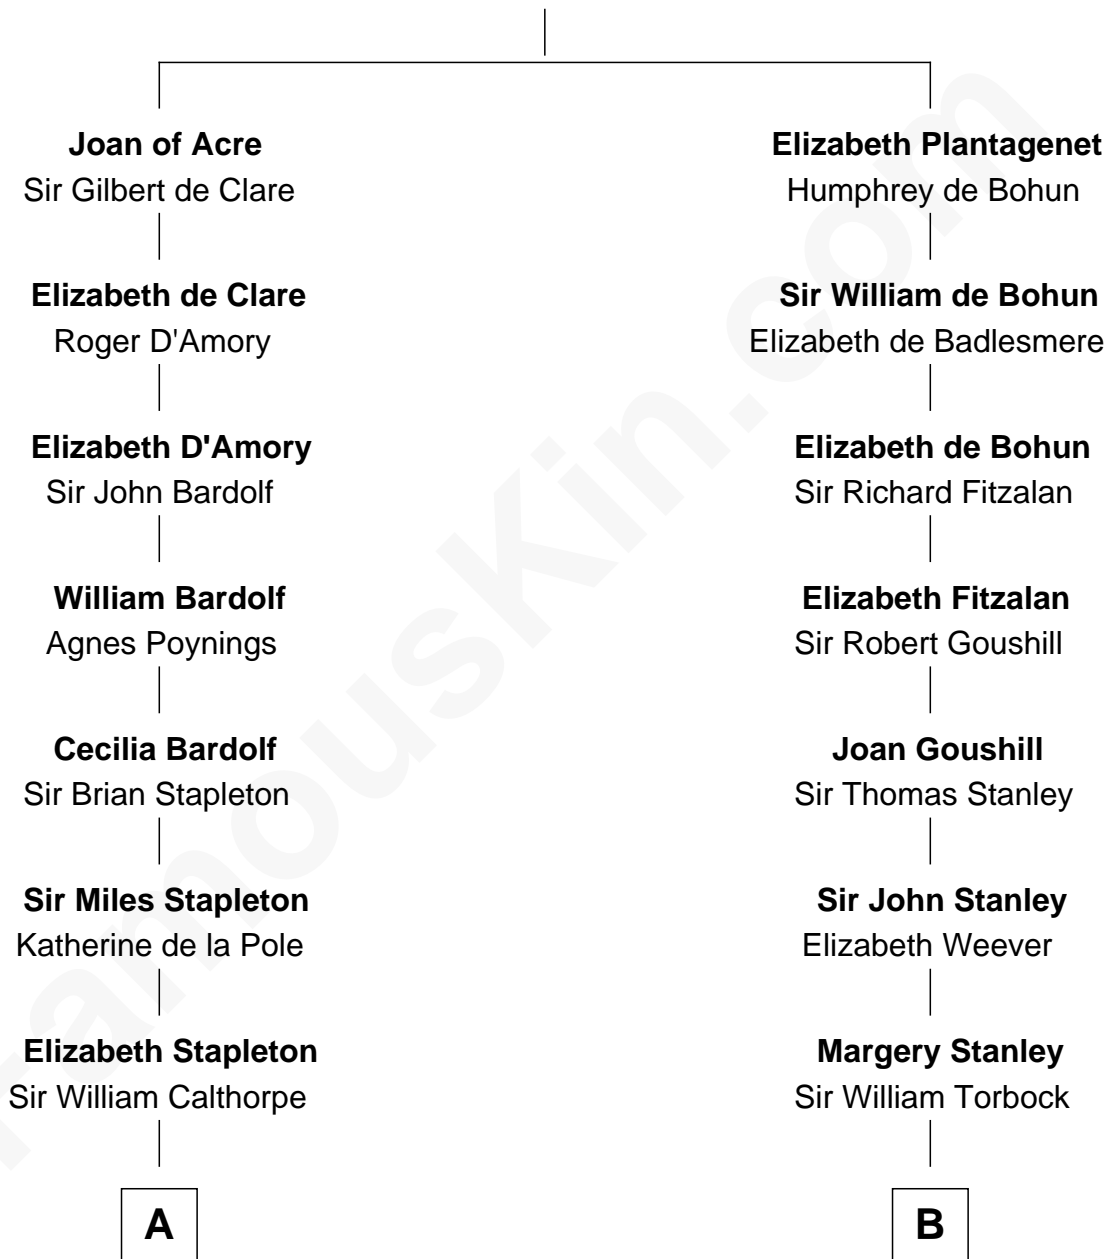

FamousKin.com

Relationship Chart of

Walt Disney

Co-Founder of The Walt Disney Company

19th cousin 2 times removed of

Juliette Gordon Low

Founder of the Girl Scouts

King Edward I
Eleanor of Castile

C

Fanny Johnson

John Call

Eber Call

Violette Lawrence

Charles Call

Henrietta Gross

Flora Call