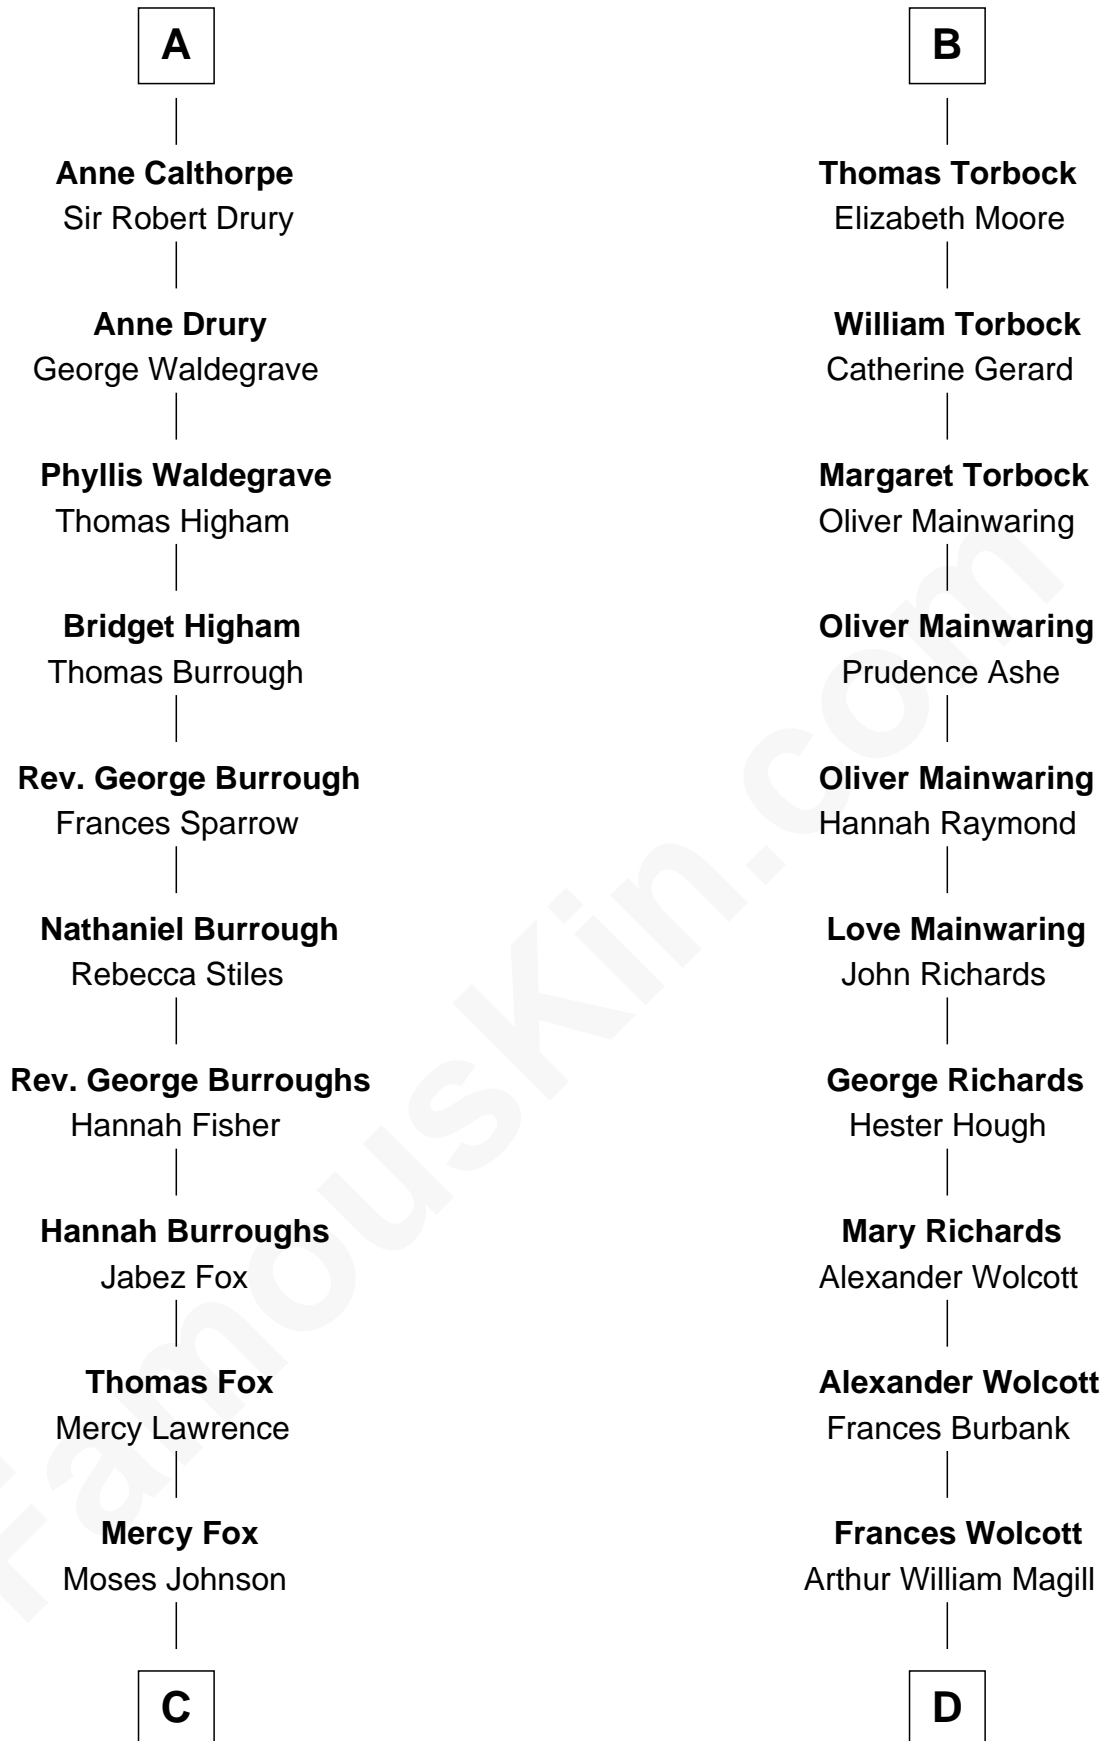

FamousKin.com

Relationship Chart of

Walt Disney

Co-Founder of The Walt Disney Company

19th cousin 2 times removed of

Juliette Gordon Low

Founder of the Girl Scouts

King Edward I
Eleanor of Castile

C

Fanny Johnson

John Call

Eber Call

Violette Lawrence

Charles Call

Henrietta Gross

Flora Call