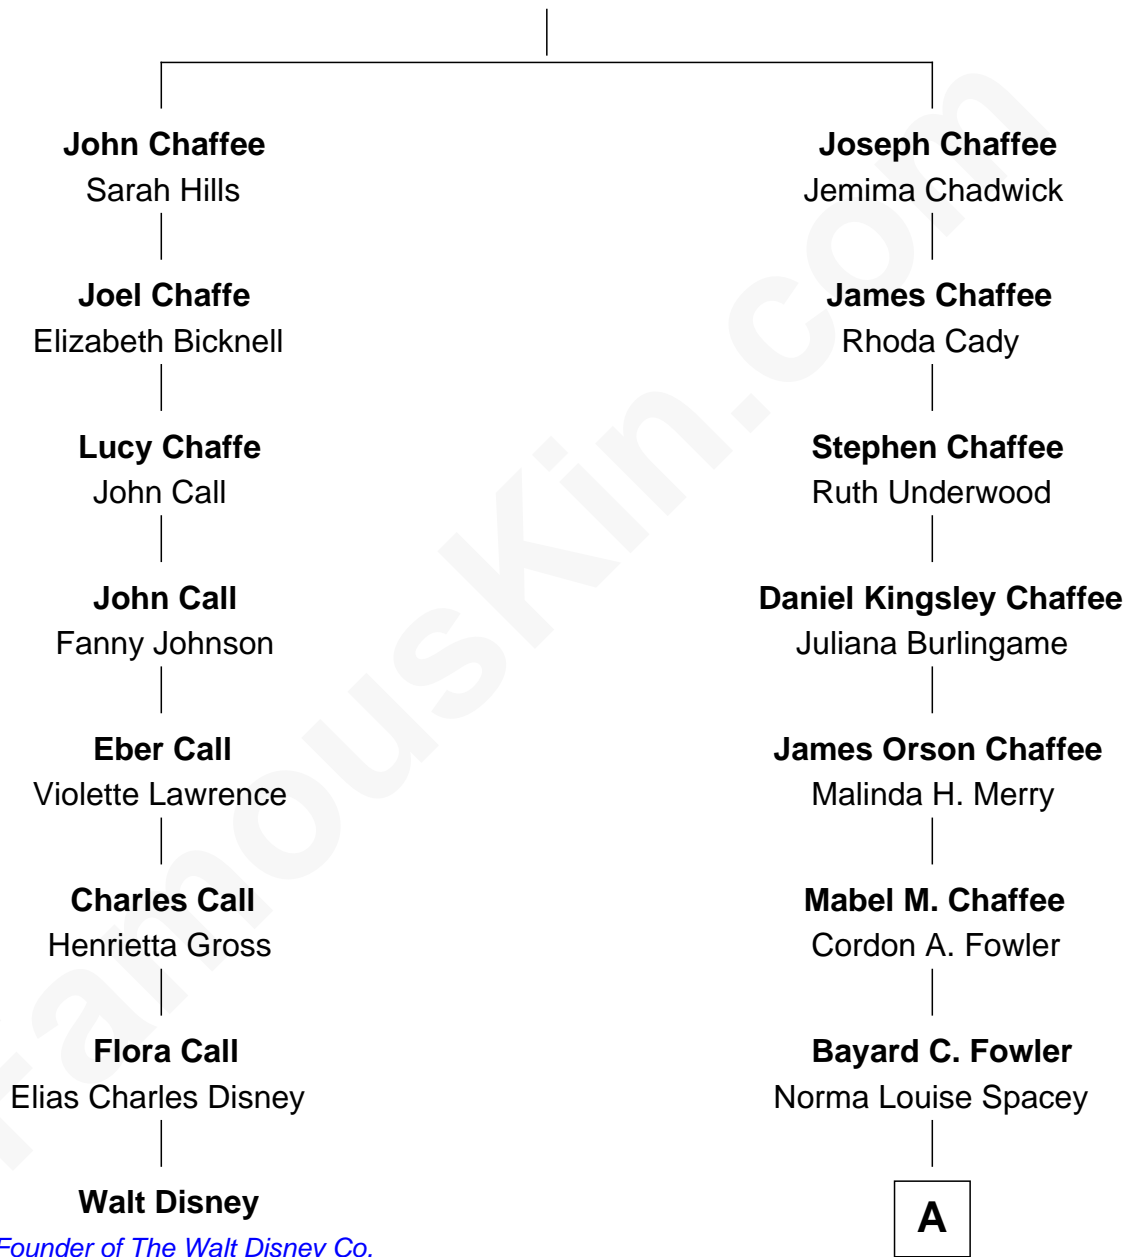

FamousKin.com Relationship Chart of

Walt Disney

Co-Founder of The Walt Disney Company

7th cousin 1 time removed of

Kevin Spacey

TV and Movie Actor

Joseph Chaffe

Annis Martin

A

Thomas Geoffrey Fowler

Kathleen Ann Knutson

Kevin Spacey

TV and Movie Actor

FamousKin.com