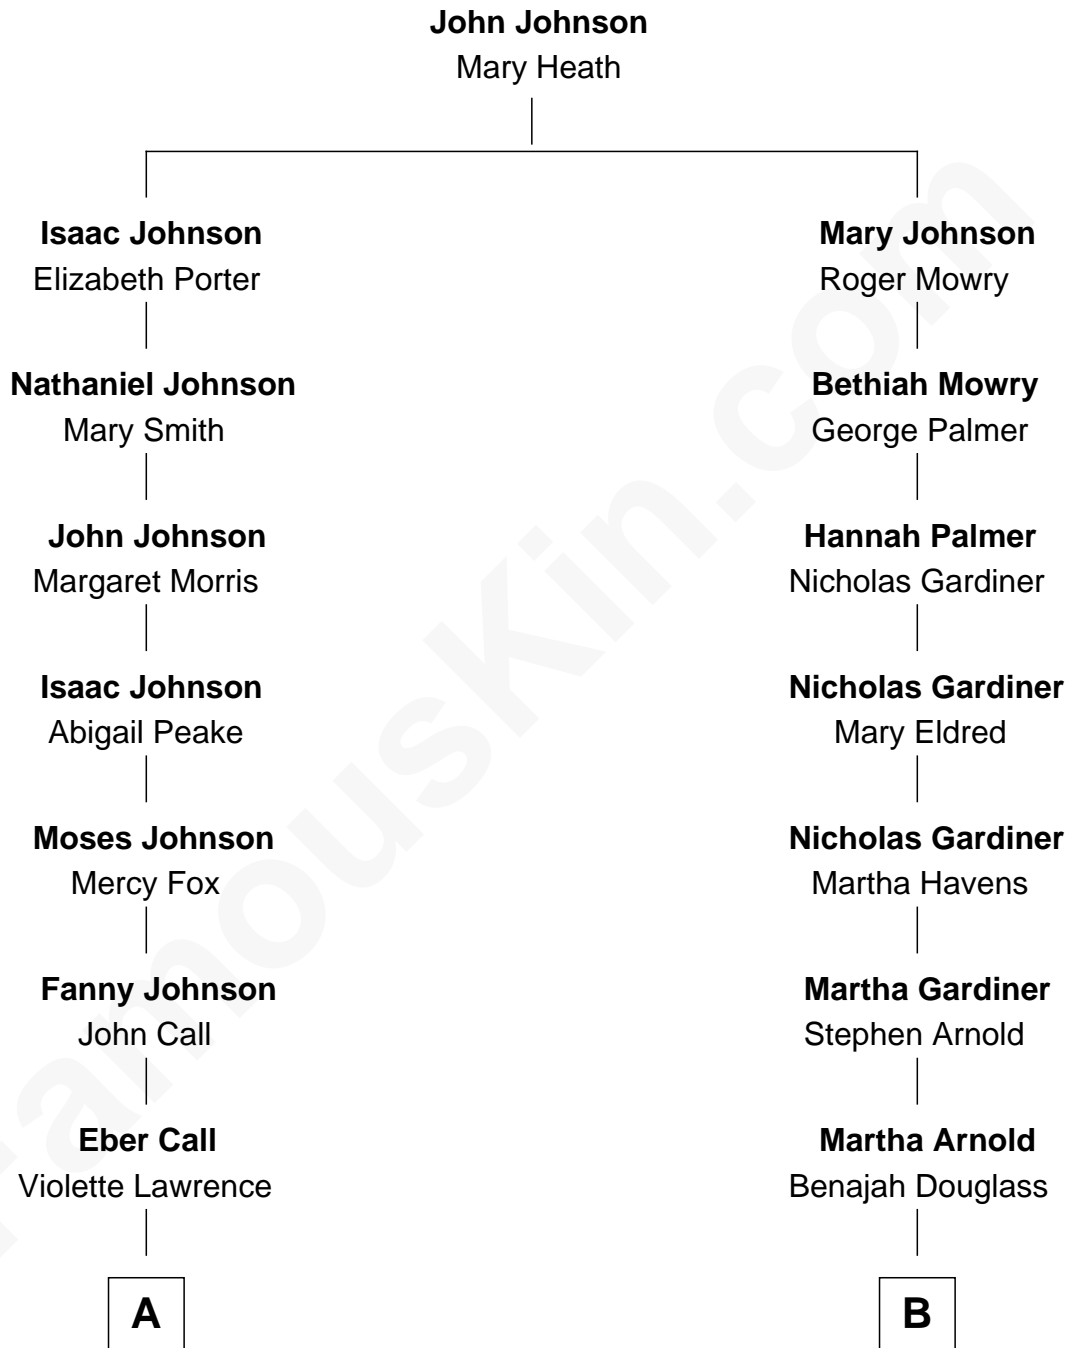

FamousKin.com

Relationship Chart of

Walt Disney

Co-Founder of The Walt Disney Company

8th cousin 1 time removed of

Stephen A. Douglas

Participated in Lincoln-Douglas Debates

A