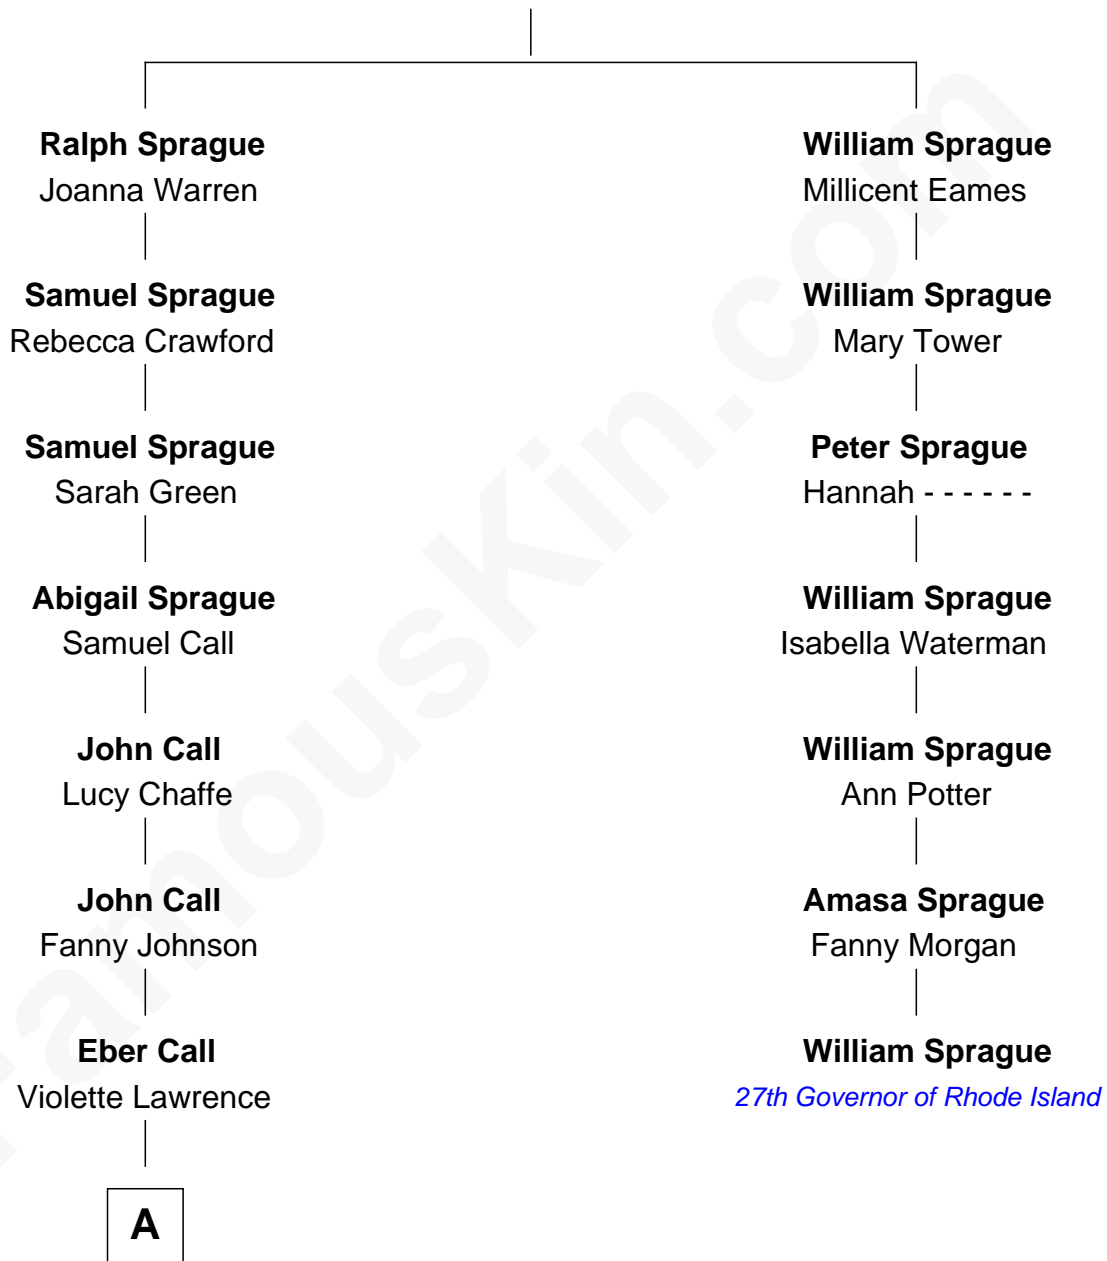

FamousKin.com

Relationship Chart of

Walt Disney

Co-Founder of The Walt Disney Company

6th cousin 3 times removed of

William Sprague

27th Governor of Rhode Island

Edward Sprague

Christian - - - - -

A

—
Charles Call
Henrietta Gross

—
Flora Call
Elias Charles Disney

—
Walt Disney
Co-Founder of The Walt Disney Co.

FamousKin.com