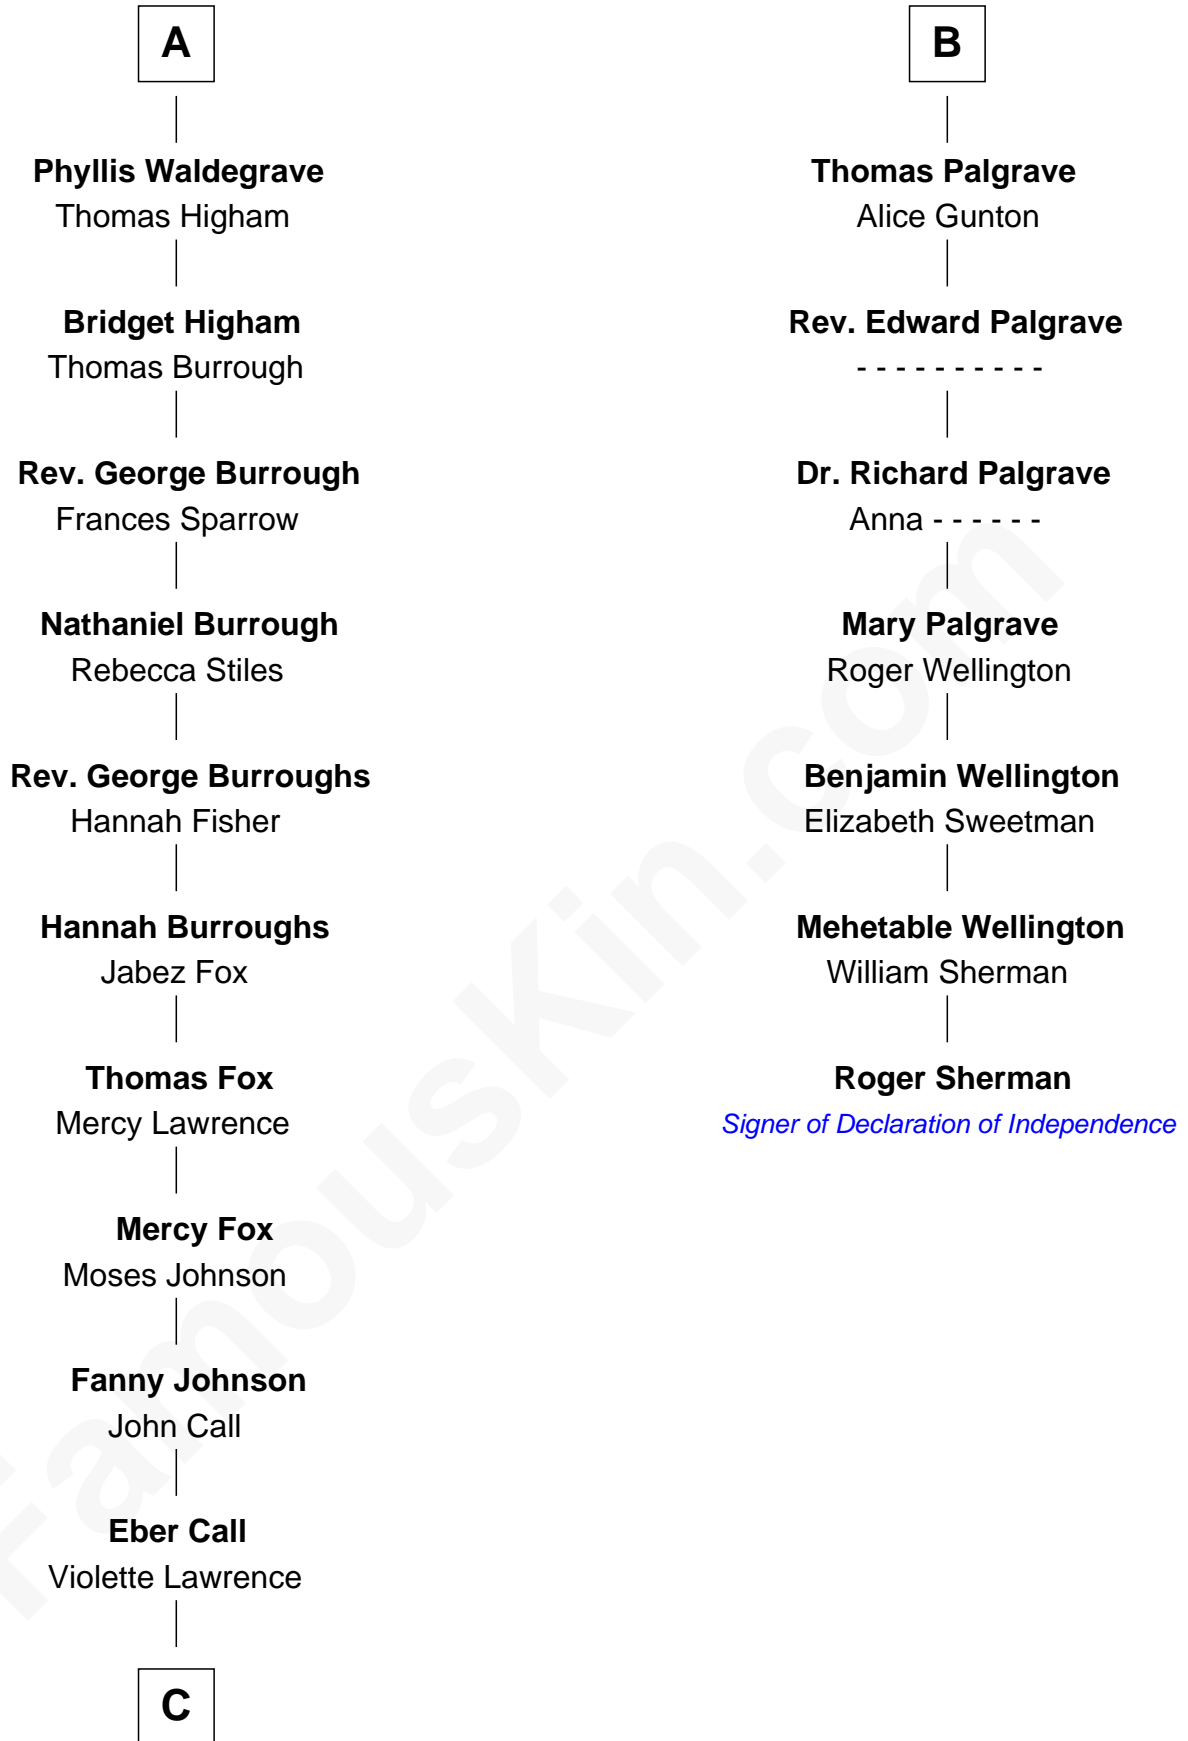

FamousKin.com

Relationship Chart of

Walt Disney

Co-Founder of The Walt Disney Company

13th cousin 6 times removed of

Roger Sherman

Signer of the Declaration of Independence

Bartholomew de Badlesmere

Margaret de Clare

Margaret de Badlesmere

Sir John de Tibetot

Sir Robert de Tibetot

Margaret Deincourt

Elizabeth de Tibetot

Sir Philip le Despencer

Margery Despencer

Elizabeth de Badlesmere

Sir William de Bohun

Elizabeth de Bohun

Sir Richard Fitzalan

Elizabeth Fitzalan

Sir Robert Goushill

Elizabeth Goushill

Sir Robert Wingfield

Elizabeth Wingfield

Sir William Brandon

Eleanor Brandon

John Glemham

Anne Glemham

Henry Palgrave

B

C