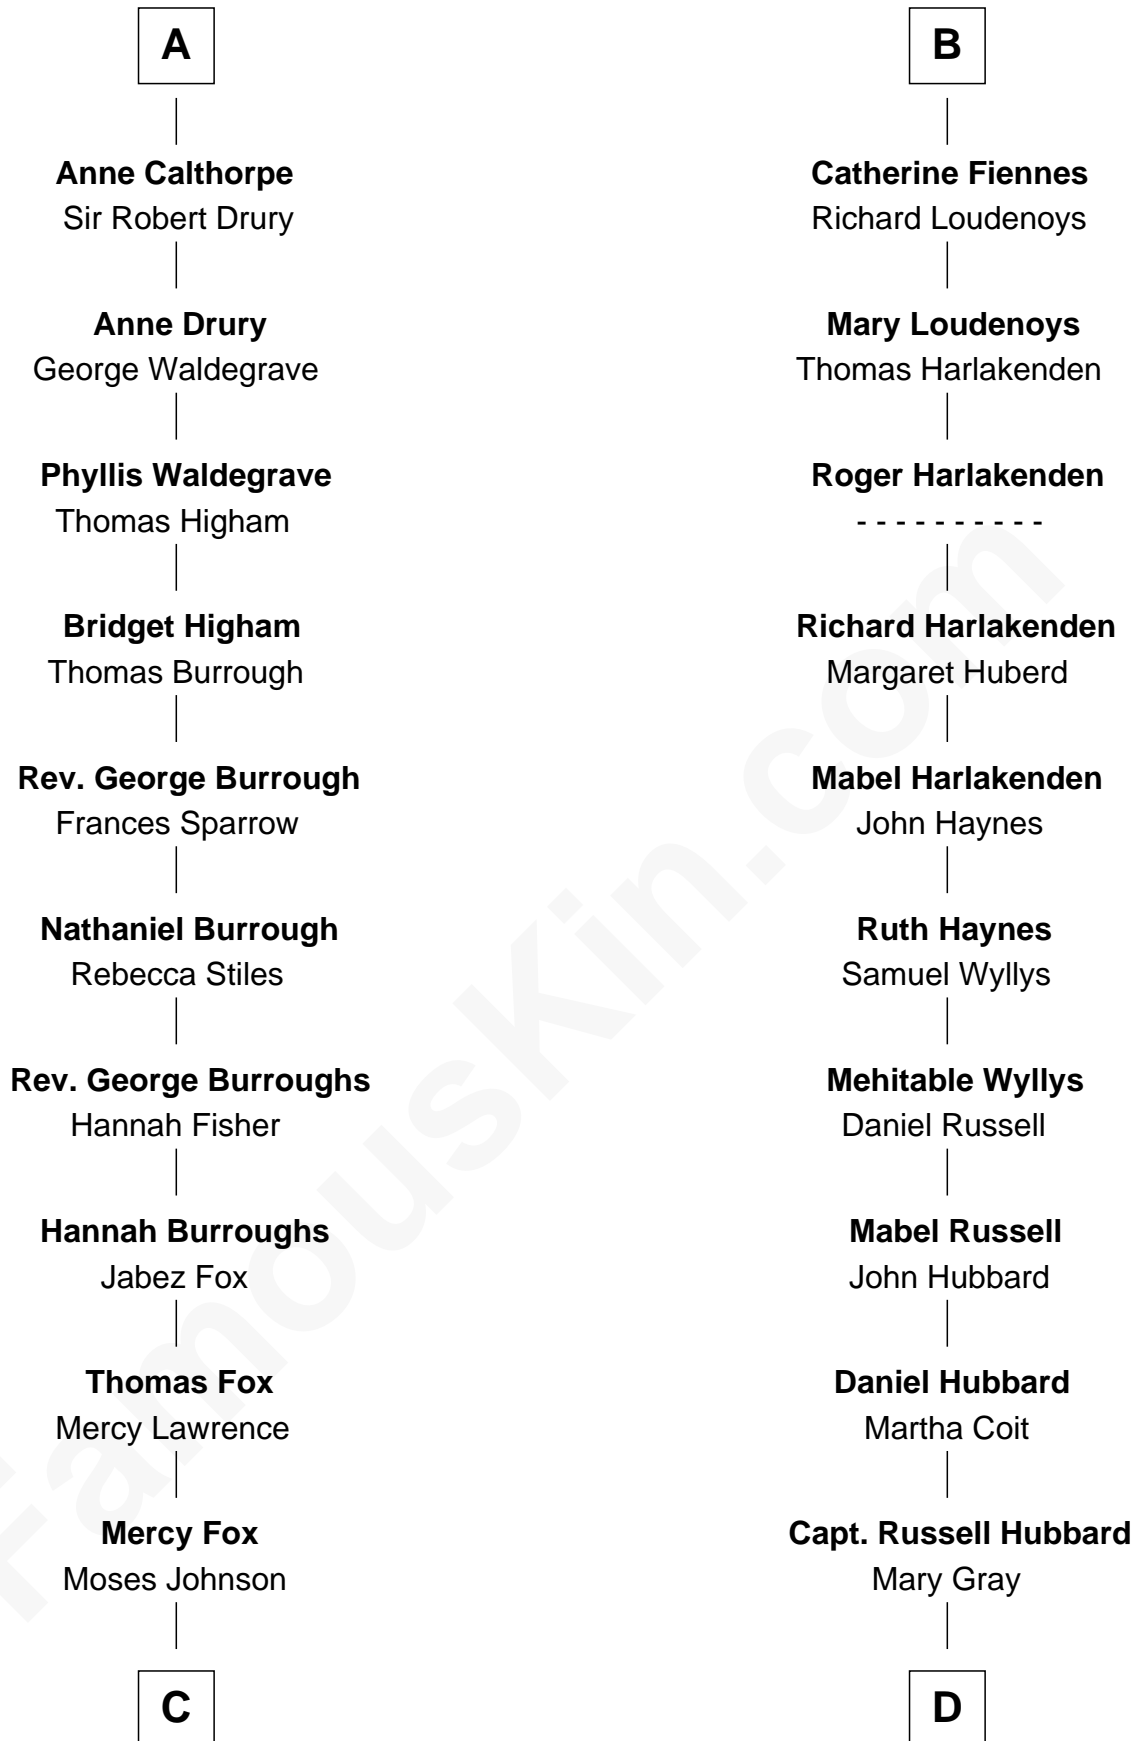

FamousKin.com

Relationship Chart of

Walt Disney

Co-Founder of The Walt Disney Company

20th cousin 1 time removed of

Frank Lloyd Wright
American Architect

C

Fanny Johnson

John Call

Eber Call

Violette Lawrence

Charles Call

Henrietta Gross

Flora Call

Elias Charles Disney

Walt Disney