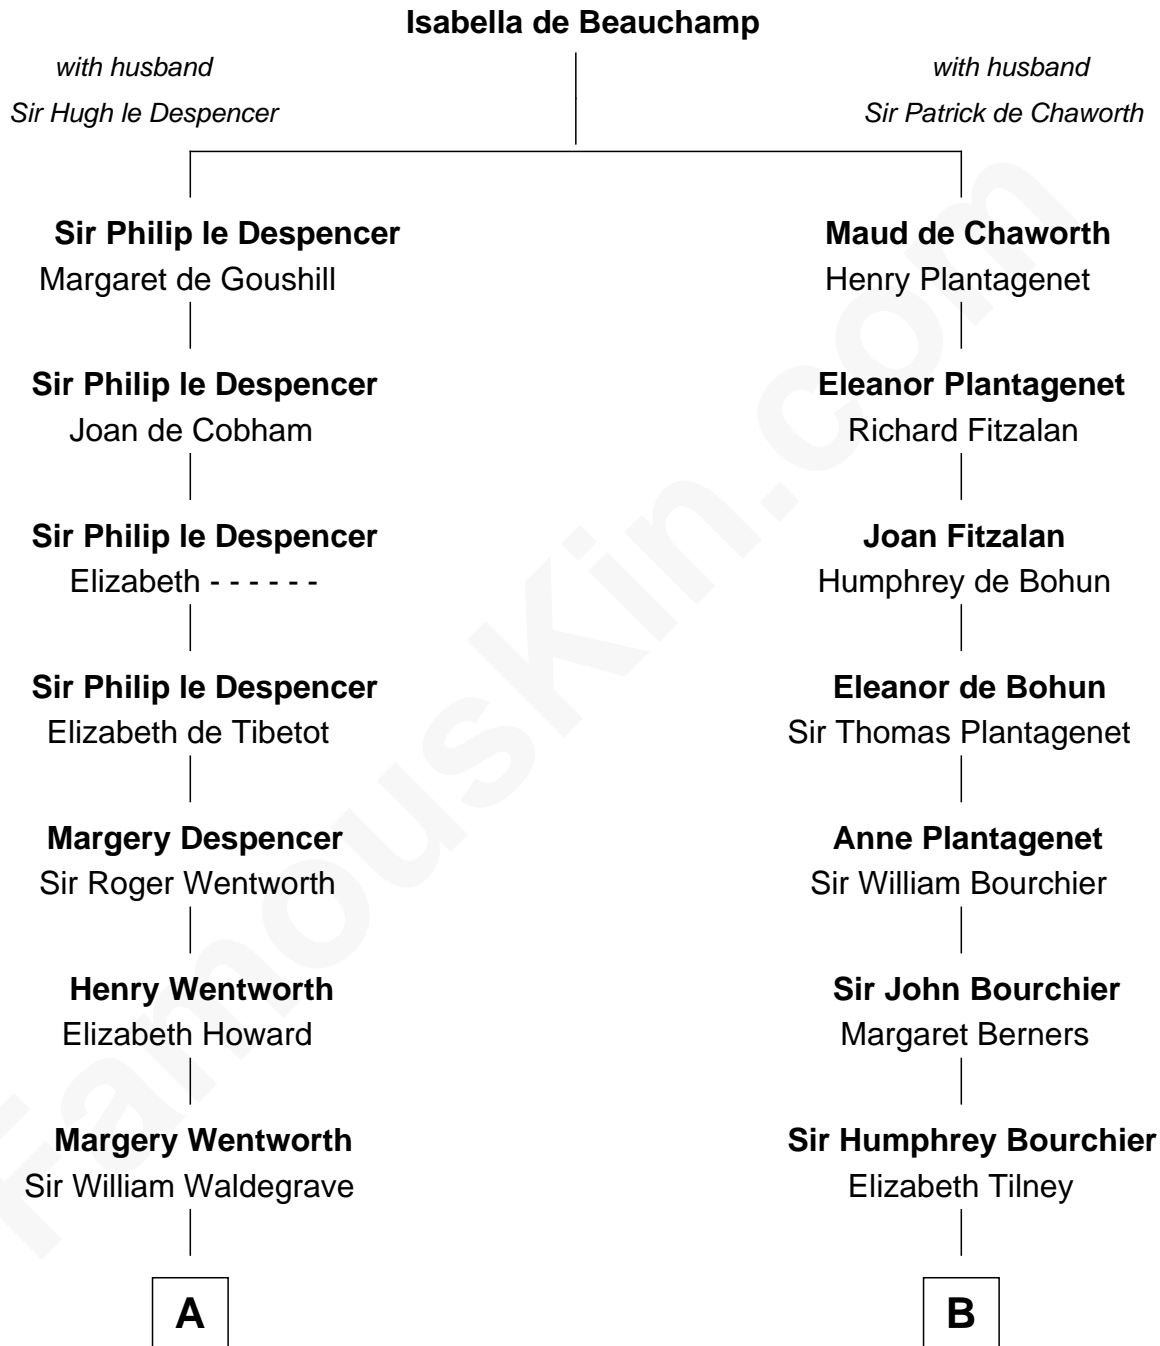

FamousKin.com

Relationship Chart of

Walt Disney

Co-Founder of The Walt Disney Company

20th cousin 1 time removed of

Frank Lloyd Wright
American Architect

C

Eber Call

Violette Lawrence

Charles Call

Henrietta Gross

Flora Call

Elias Charles Disney

Walt Disney

Co-Founder of The Walt Disney Co.

D