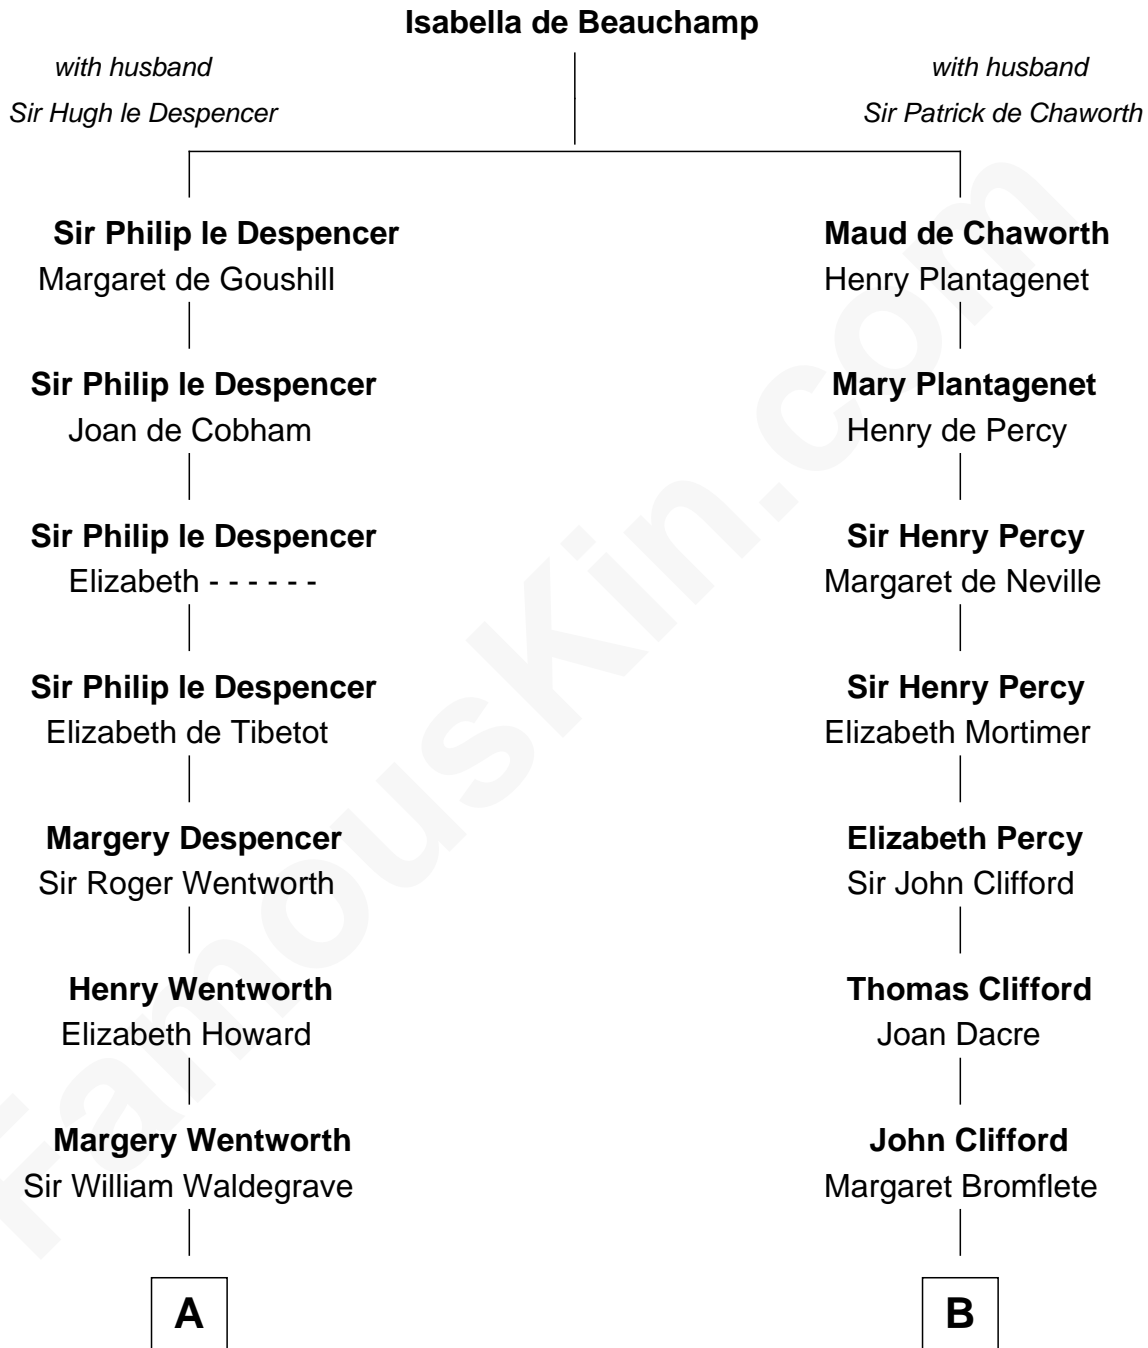

FamousKin.com

Relationship Chart of

Walt Disney

Co-Founder of The Walt Disney Company

17th cousin 3 times removed of

Fletcher Christian

Leader of the mutiny on the Bounty

THE "BOUNTY" BY OSANBON

C

—
Eber Call

Violette Lawrence

—
Charles Call

Henrietta Gross

—
Flora Call

Elias Charles Disney

—
Walt Disney