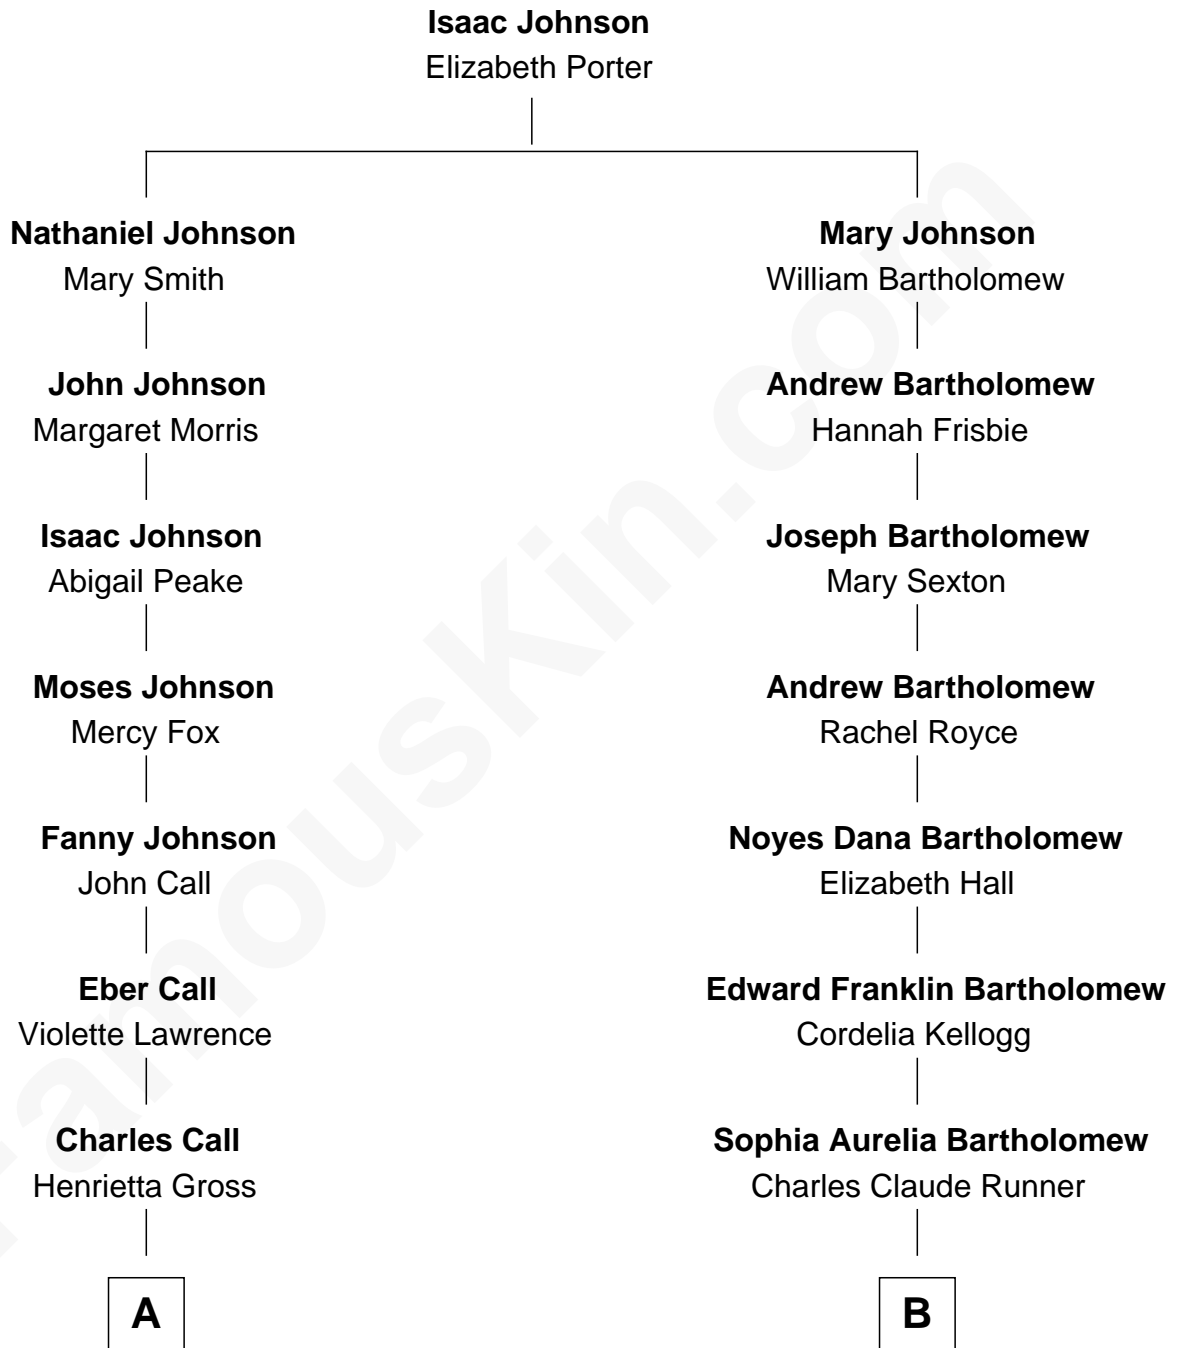

FamousKin.com

Relationship Chart of

Walt Disney

Co-Founder of The Walt Disney Company

8th cousin 1 time removed of

Clint Eastwood

TV & Film Actor and Director

A

Flora Call

Elias Charles Disney

Walt Disney

Co-Founder of The Walt Disney Co.

B

Waldo Errol Runner

Virginia May McClanahan

Margaret Ruth Runner