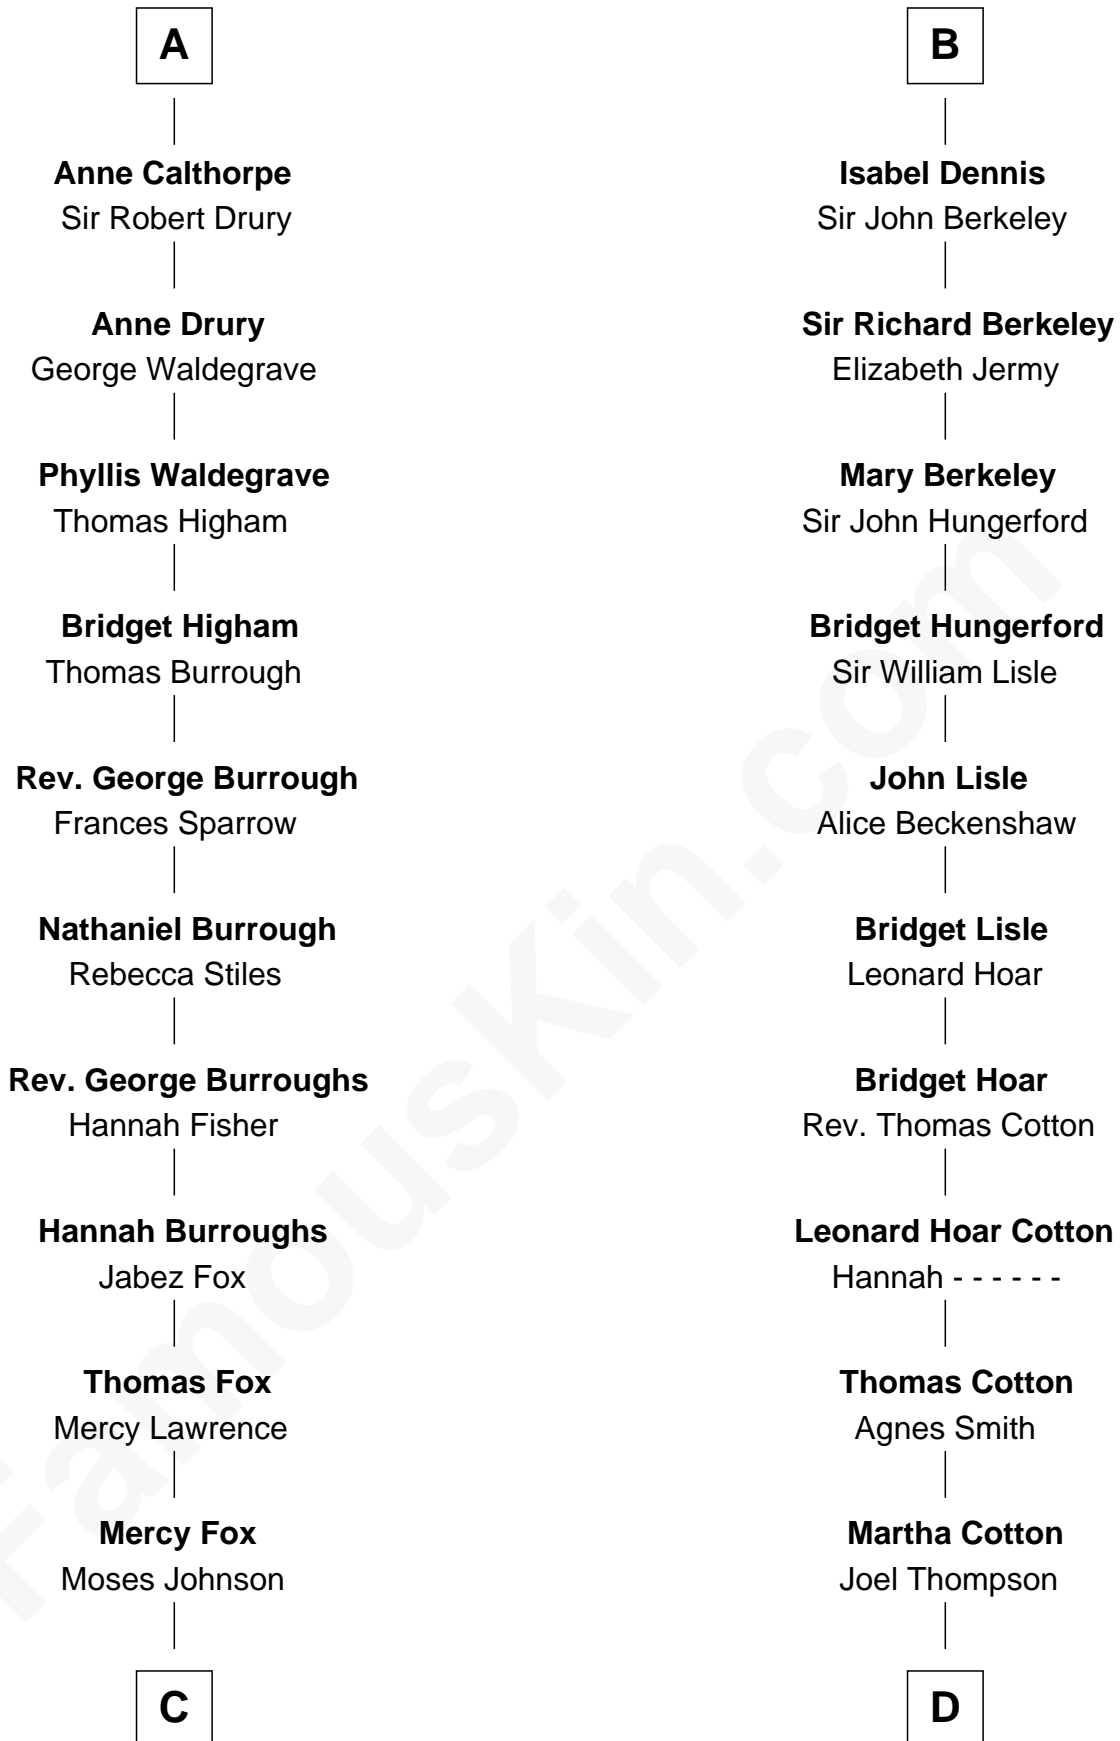

FamousKin.com

Relationship Chart of

Walt Disney

Co-Founder of The Walt Disney Company

20th cousin 1 time removed of

Clare Eames

Silent Movie Actress

C

Fanny Johnson

John Call

Eber Call

Violette Lawrence

Charles Call

Henrietta Gross

Flora Call

Elias Charles Disney