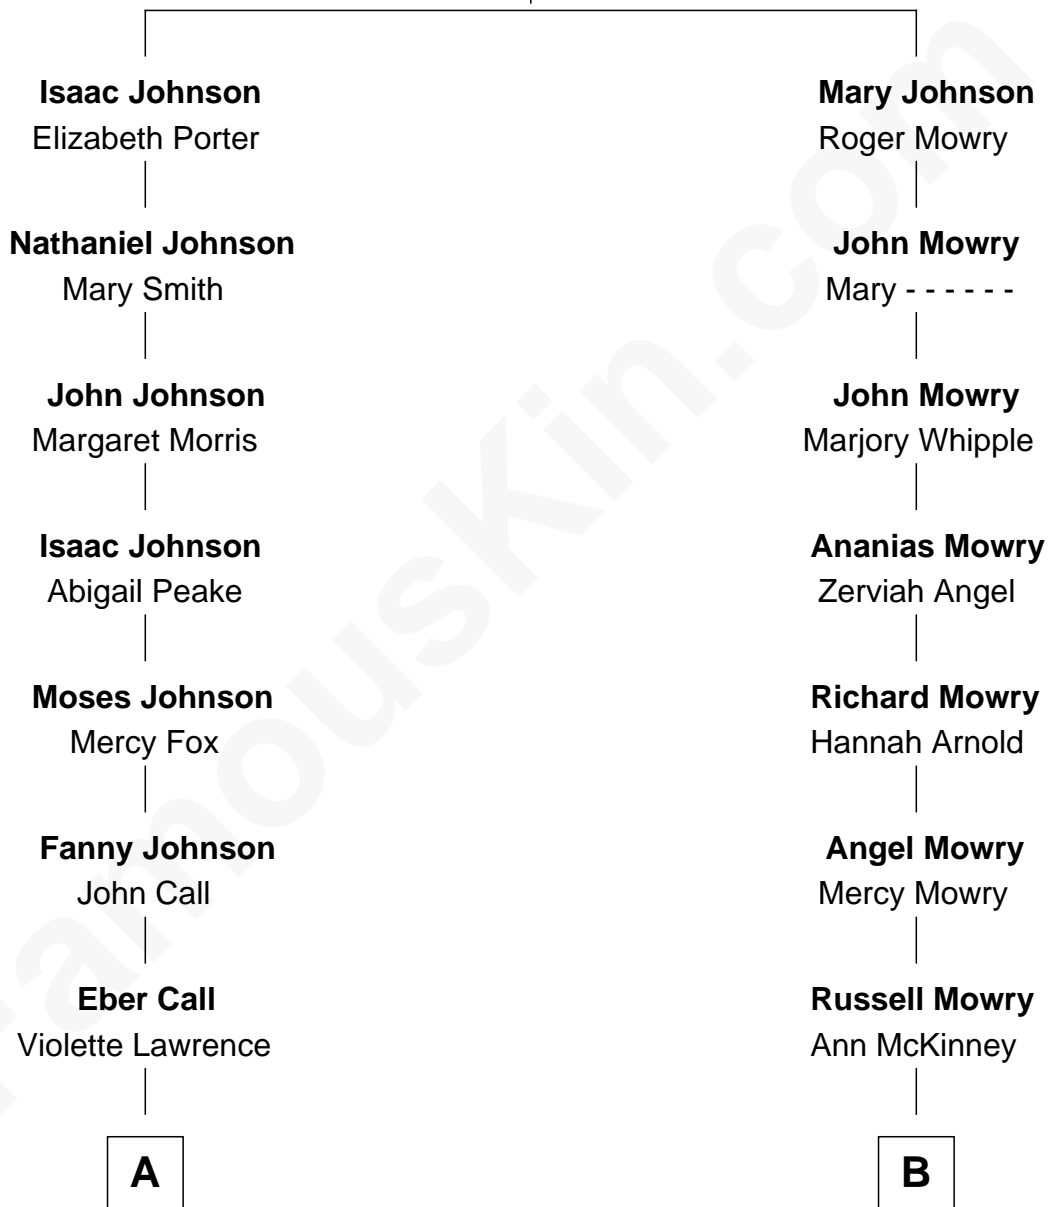

FamousKin.com

Relationship Chart of

Walt Disney

Co-Founder of The Walt Disney Company

9th cousin 2 times removed of

Tamera Mowry
TV Actress

John Johnson
Mary Heath

A

Charles Call
Henrietta Gross

Flora Call
Elias Charles Disney

Walt Disney
Co-Founder of The Walt Disney Co.

B

George McKay Mowry
Sarah Jane Crocker

George Rodney Mowry
Isabella May Ferguson

Mahlon Henry Mowry
Bernice I. O'Halloran