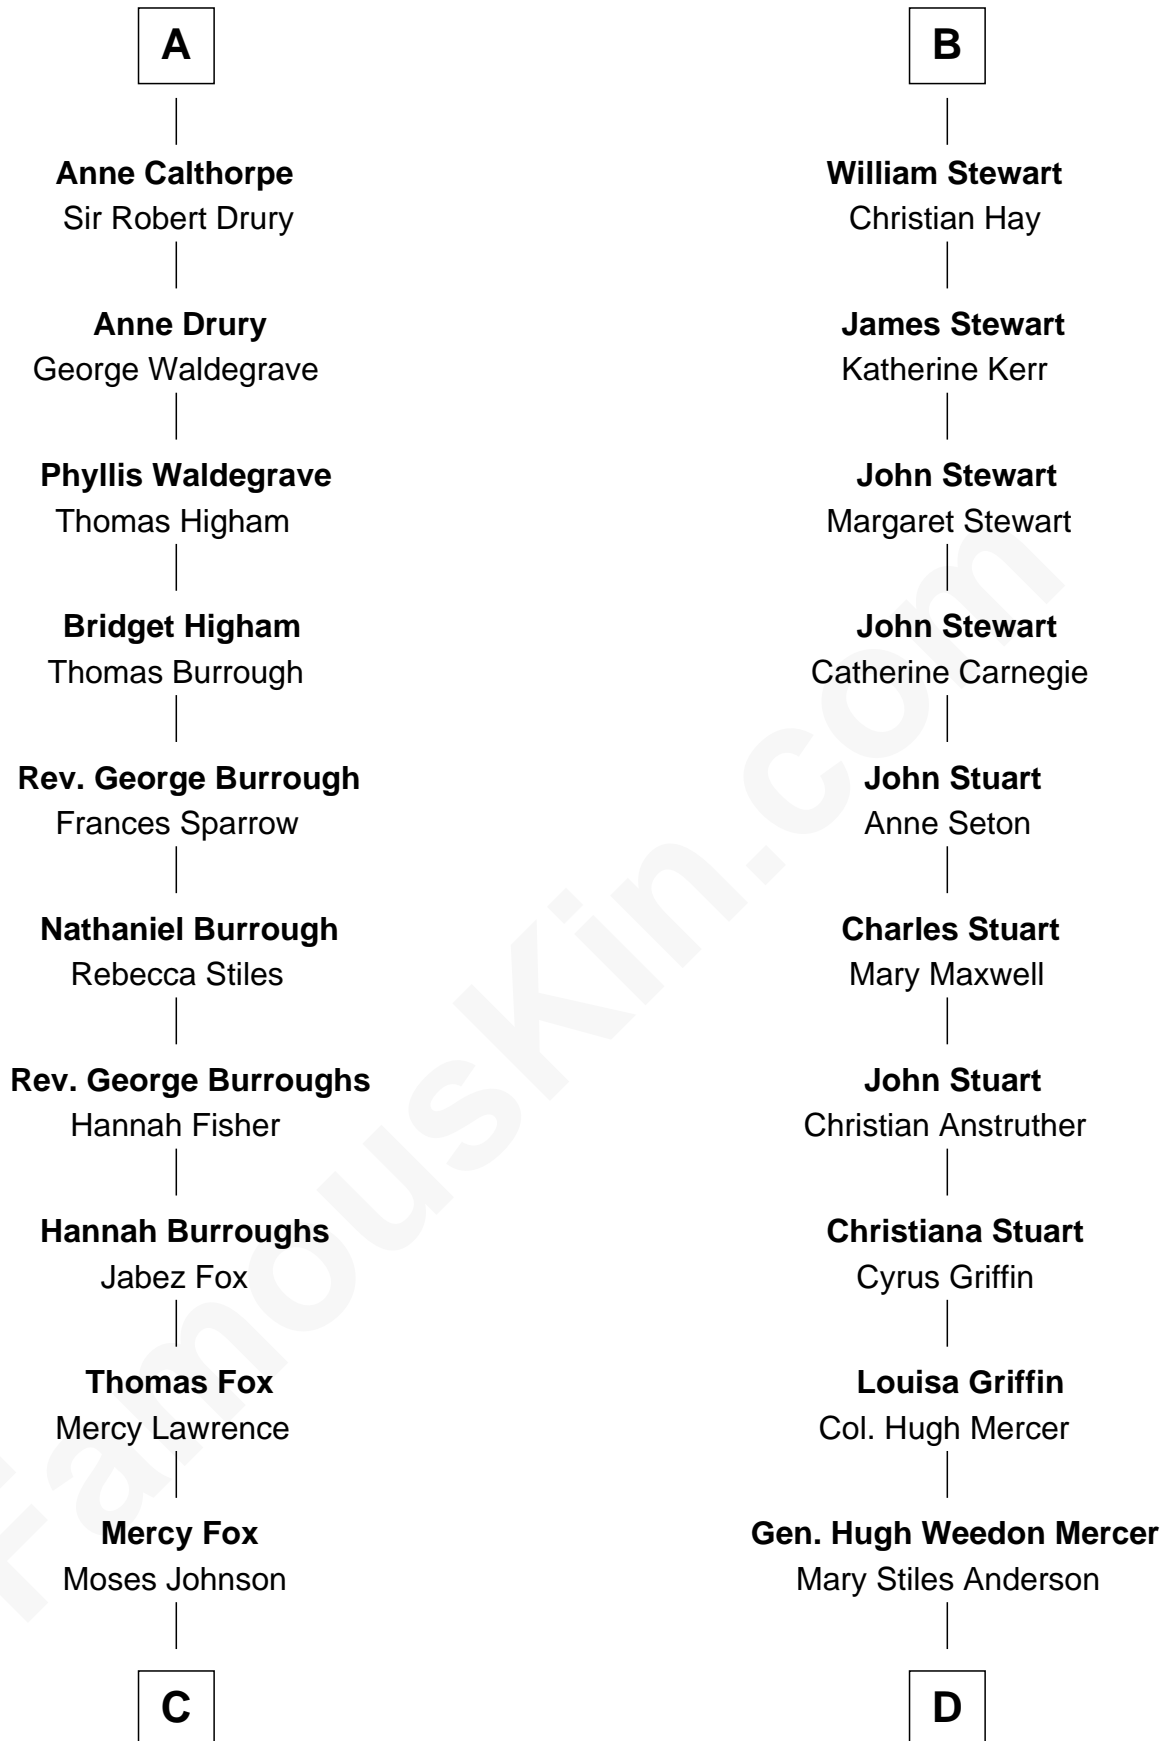

## Relationship Chart of

### Walt Disney

*Co-Founder of The Walt Disney Company*

**19th cousin 2 times removed of**

**Johnny Mercer**

*Songwriter and Co-Founder of Capitol Records*

**C**

**Fanny Johnson**

John Call

**Eber Call**

Violette Lawrence

**Charles Call**

Henrietta Gross

**Flora Call**

Elias Charles Disney

**Walt Disney**

*Co-Founder of The Walt Disney Co.*