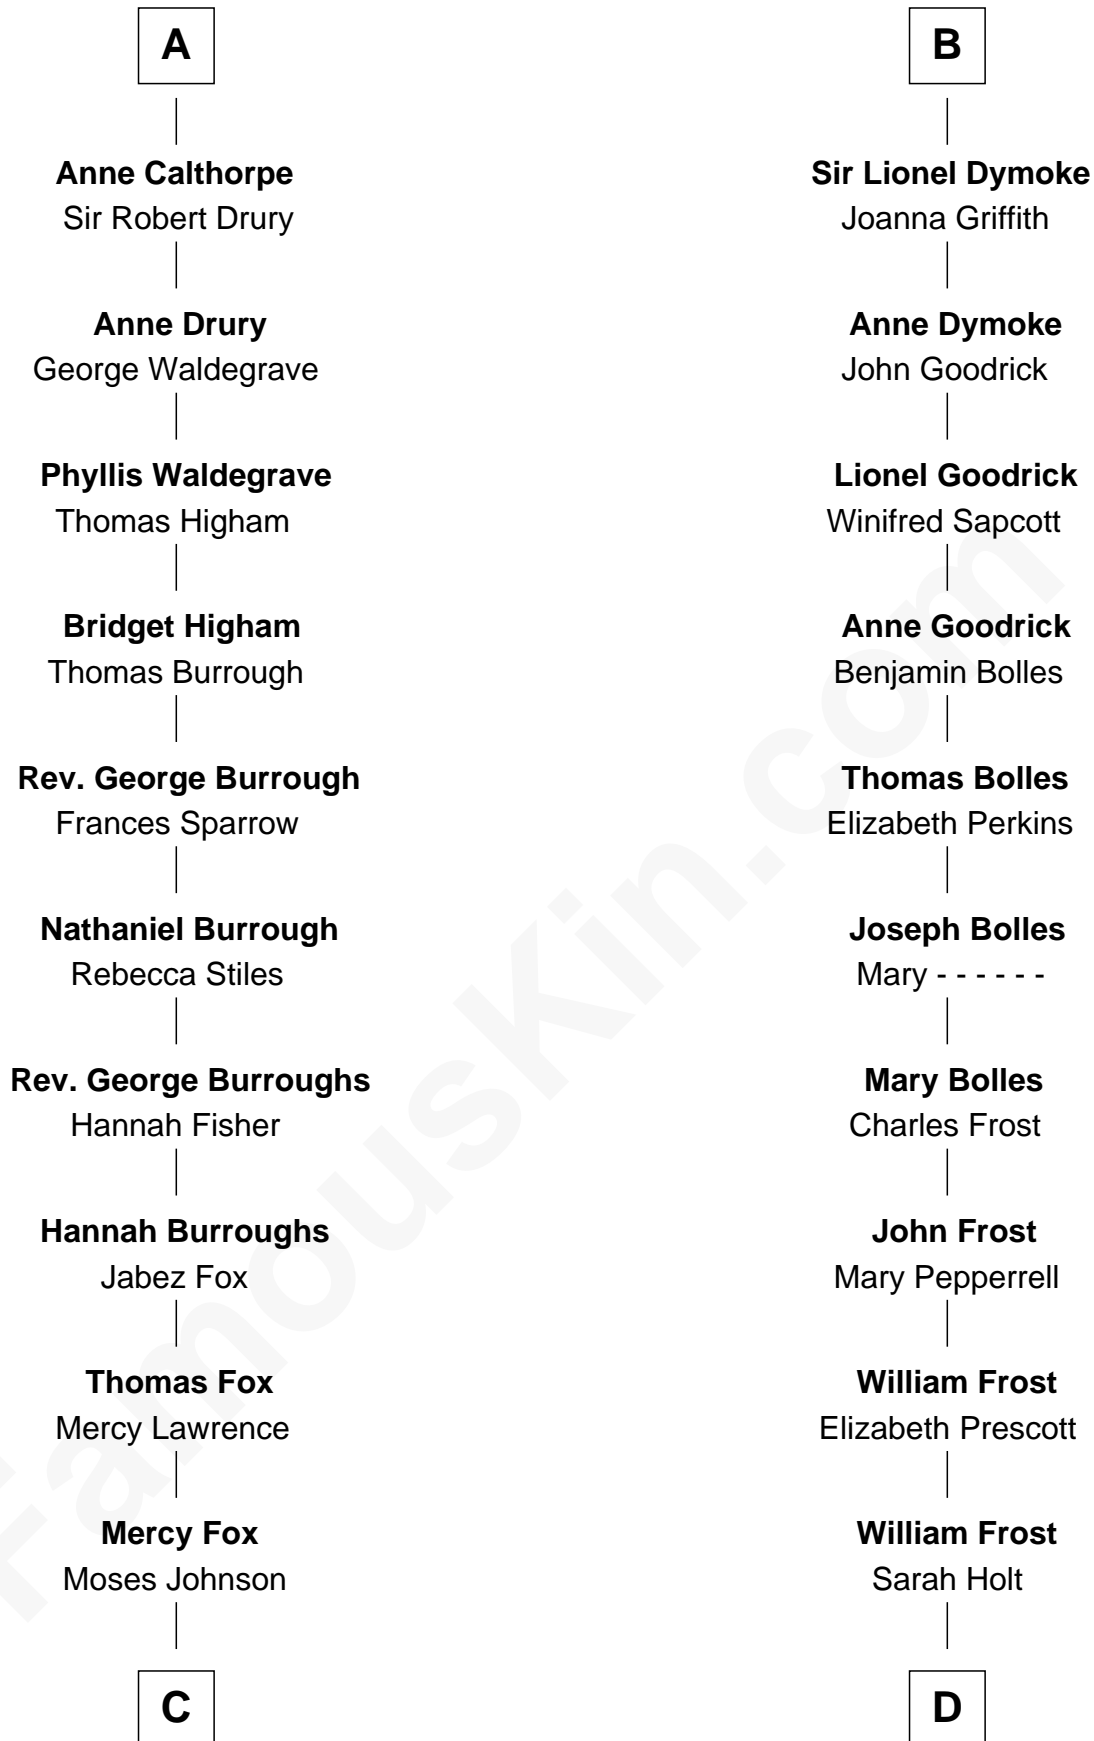

## Relationship Chart of

### Walt Disney

Co-Founder of The Walt Disney Company

20th cousin 1 time removed of

### Robert Frost

Poet and Playwright

**C**

**Fanny Johnson**

John Call

**Eber Call**

Violette Lawrence

**Charles Call**

Henrietta Gross

**Flora Call**

Elias Charles Disney

**Walt Disney**

*Co-Founder of The Walt Disney Co.*

**D**

**Samuel Abbott Frost**

Mary Blunt