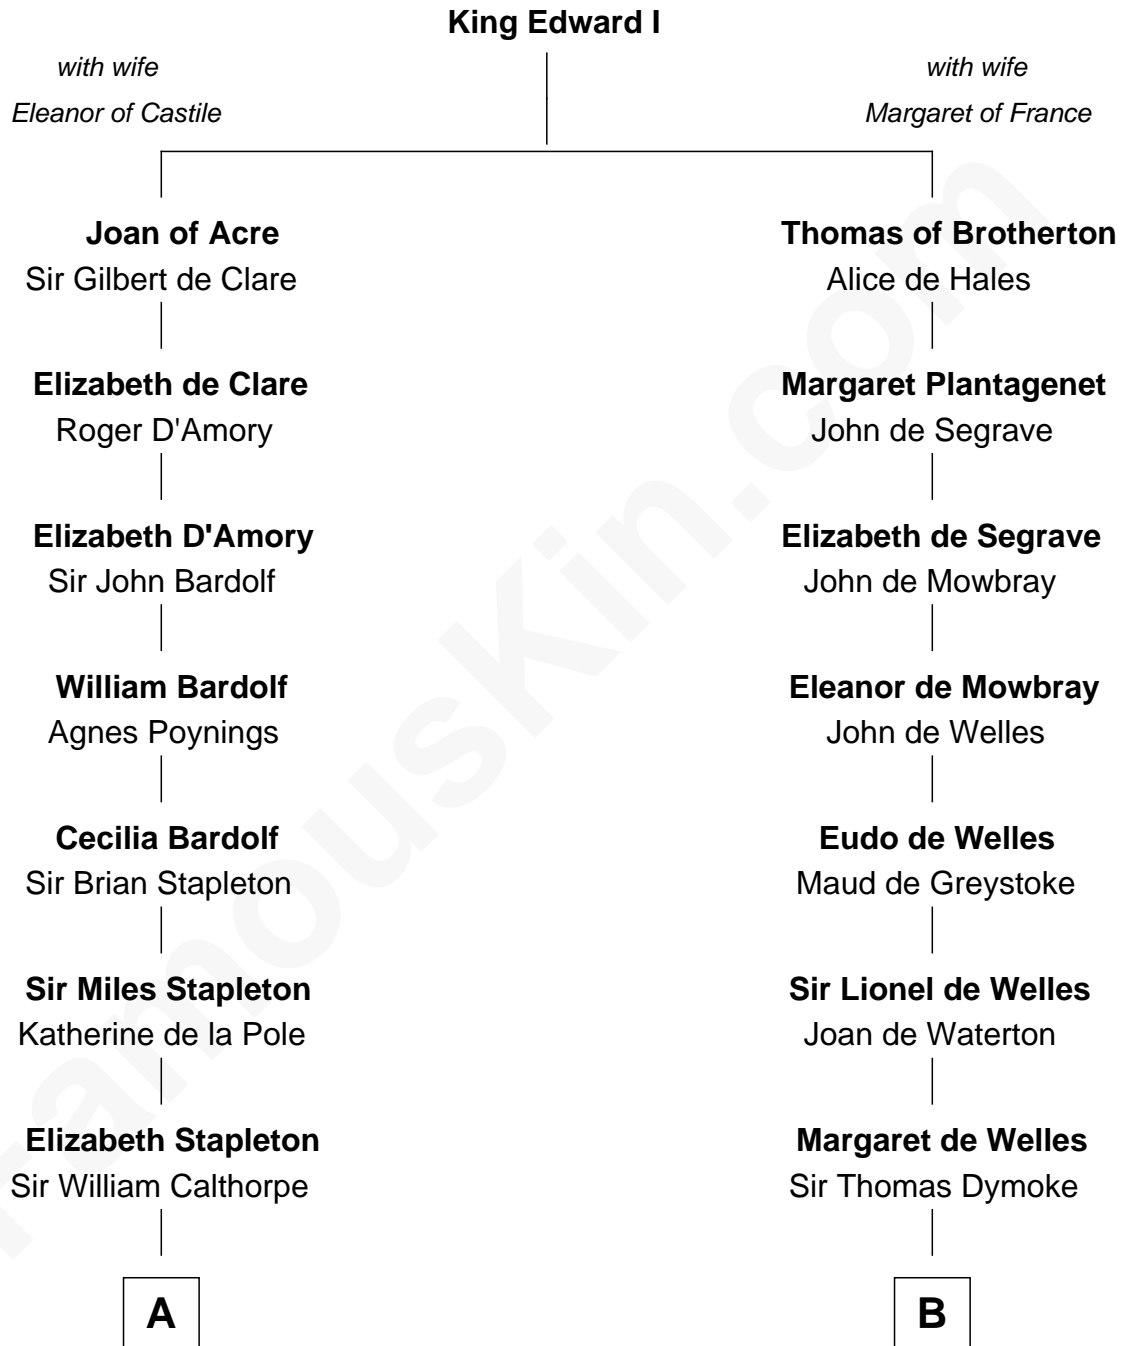

FamousKin.com

Relationship Chart of

Walt Disney

Co-Founder of The Walt Disney Company

20th cousin 1 time removed of

Robert Frost

Poet and Playwright