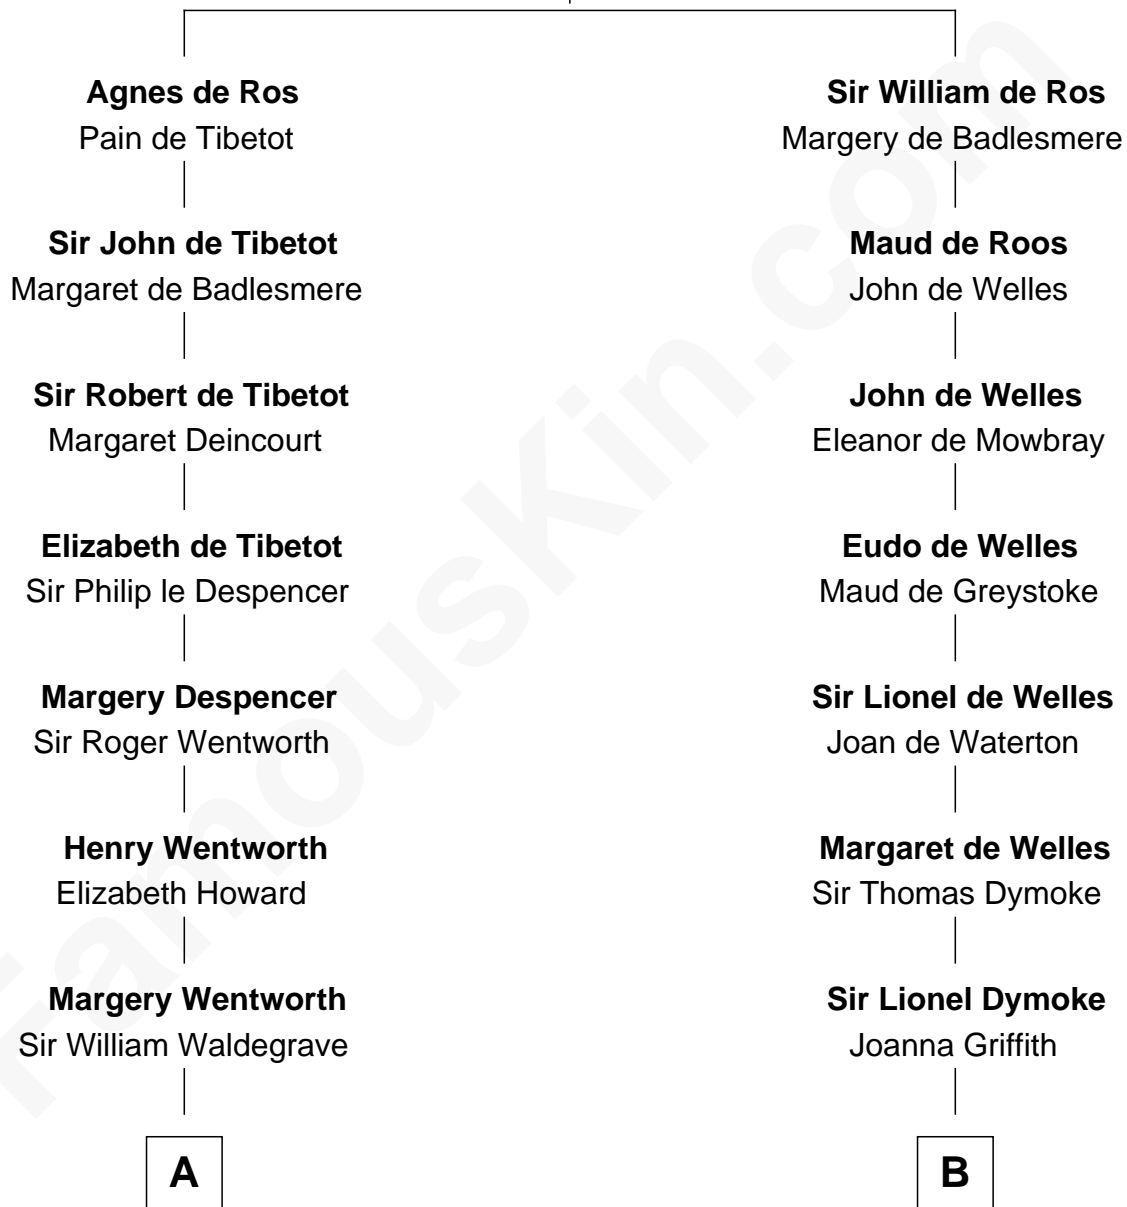

## Relationship Chart of

### Walt Disney

Co-Founder of The Walt Disney Company

19th cousin 1 time removed of

**Robert Frost**

Poet and Playwright

**William de Ros**  
Maude de Vaux

**C**

**Eber Call**

Violette Lawrence

**Charles Call**

Henrietta Gross

**Flora Call**

Elias Charles Disney

**Walt Disney**

*Co-Founder of The Walt Disney Co.*

**D**