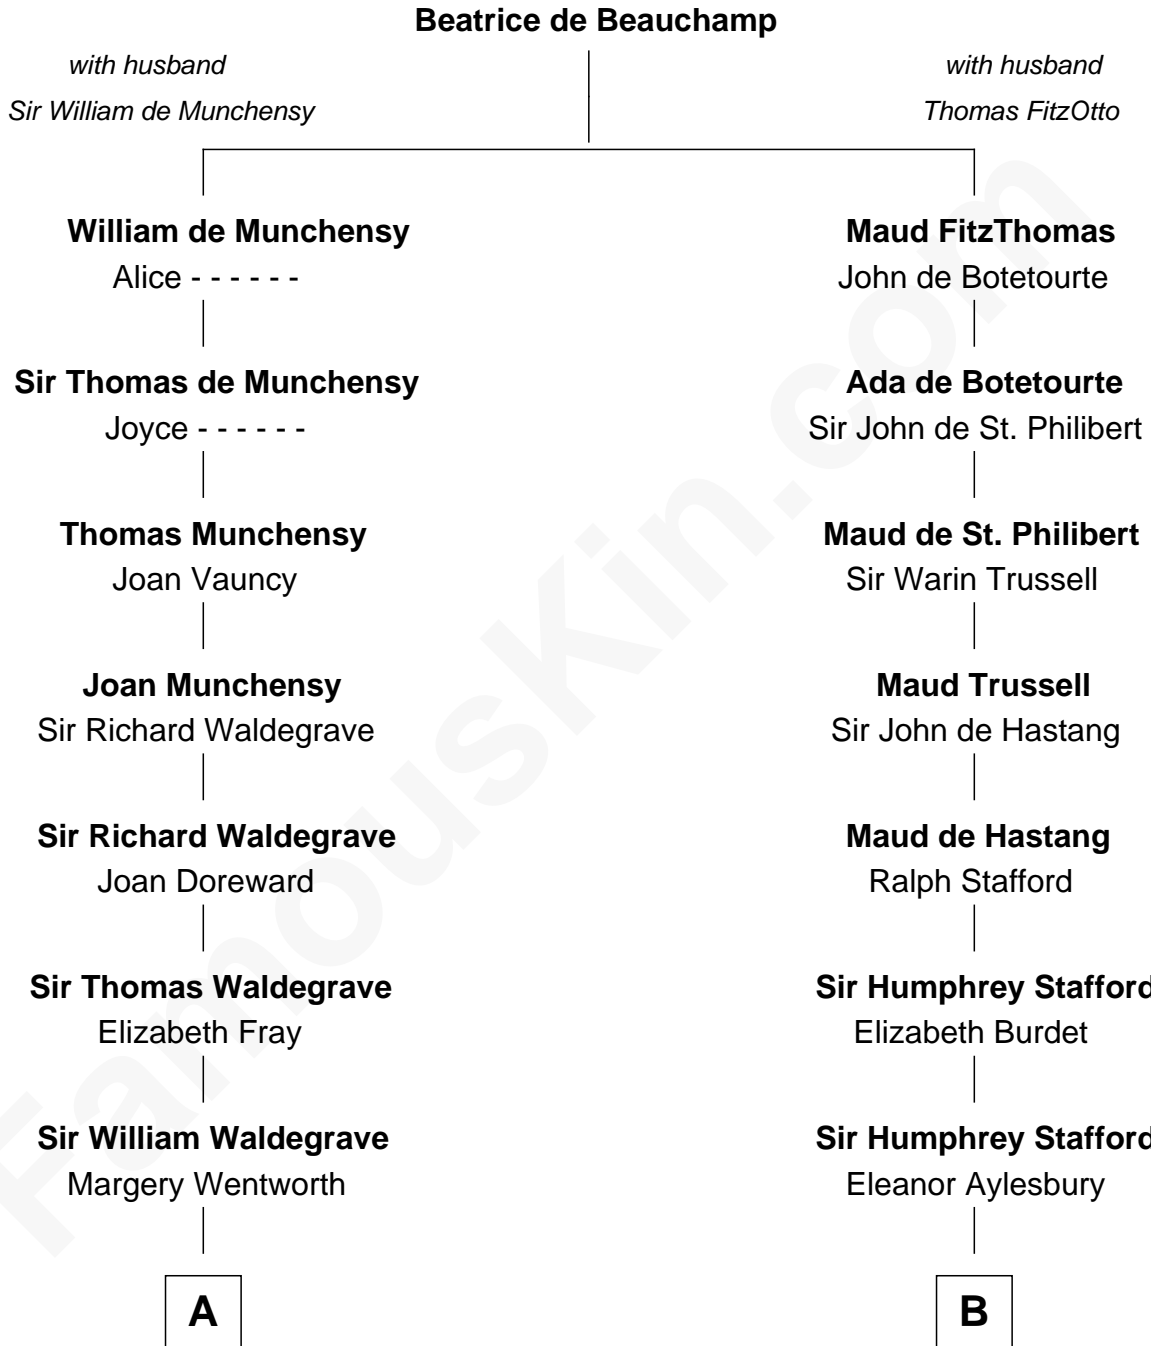

FamousKin.com

Relationship Chart of

Walt Disney

Co-Founder of The Walt Disney Company

20th cousin 1 time removed of

Benton MacKaye

Co-Founder, Appalachian Trail

C

Eber Call

Violette Lawrence

Charles Call

Henrietta Gross

Flora Call

Elias Charles Disney

Walt Disney

Co-Founder of The Walt Disney Co.