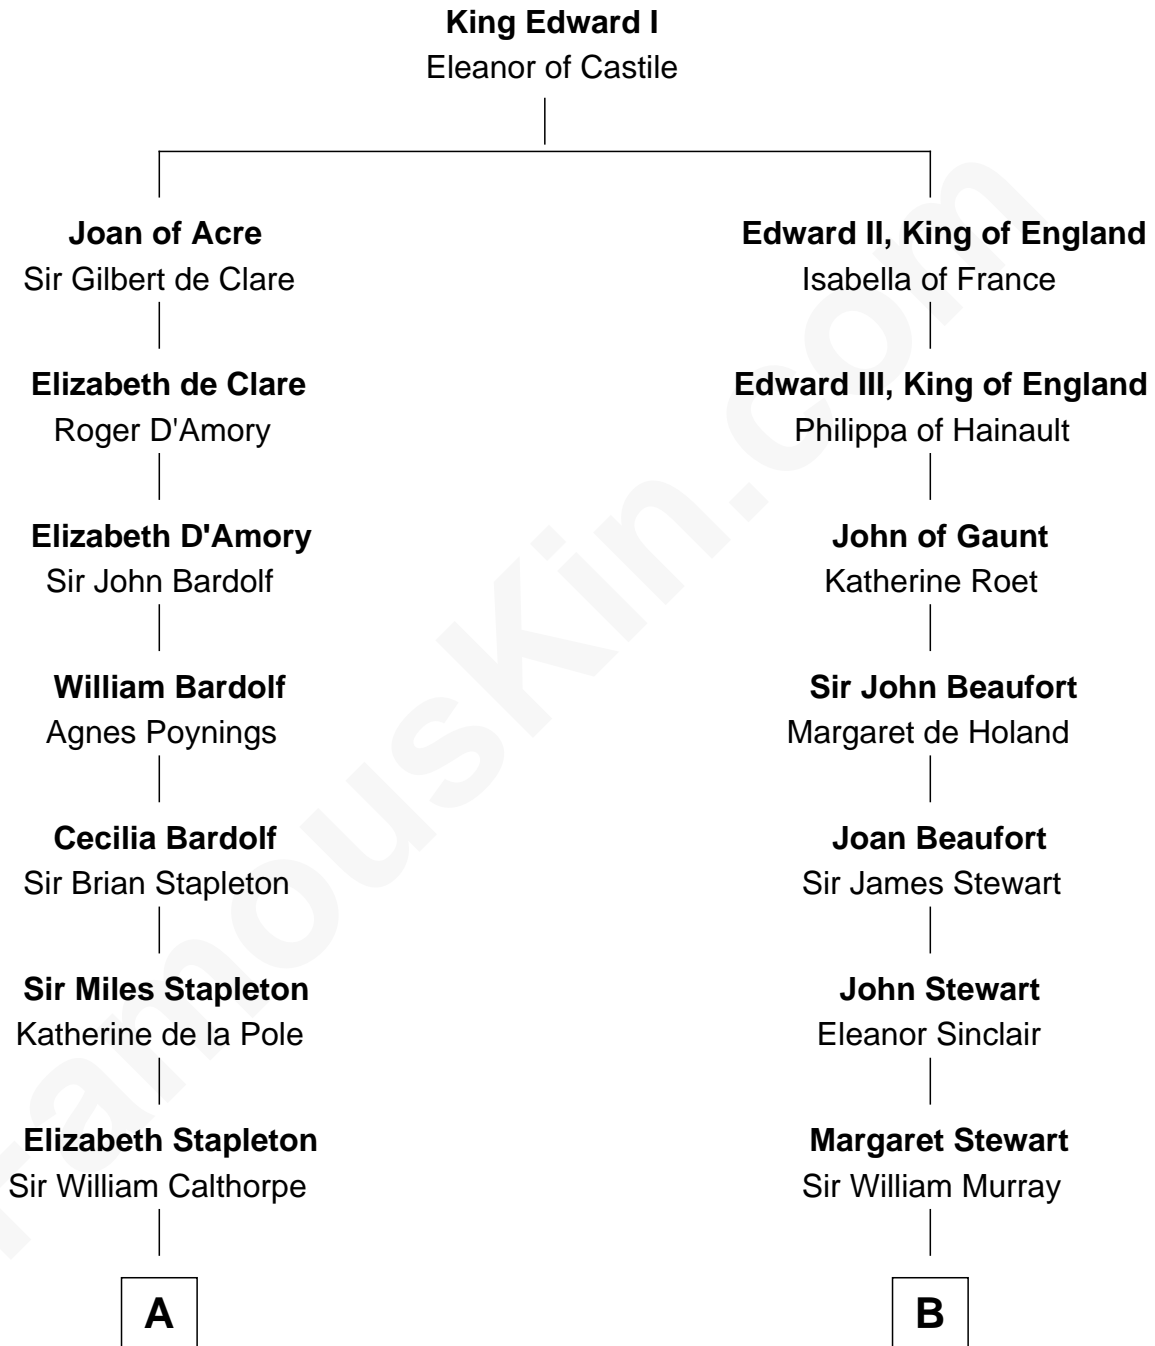

FamousKin.com

Relationship Chart of

Walt Disney

Co-Founder of The Walt Disney Company

13th cousin 8 times removed of

Major John Pitcairn

British Commander at Battle of Lexington

C

—
Fanny Johnson

John Call

—
Eber Call

Violette Lawrence

—
Charles Call

Henrietta Gross

—
Flora Call

Elias Charles Disney