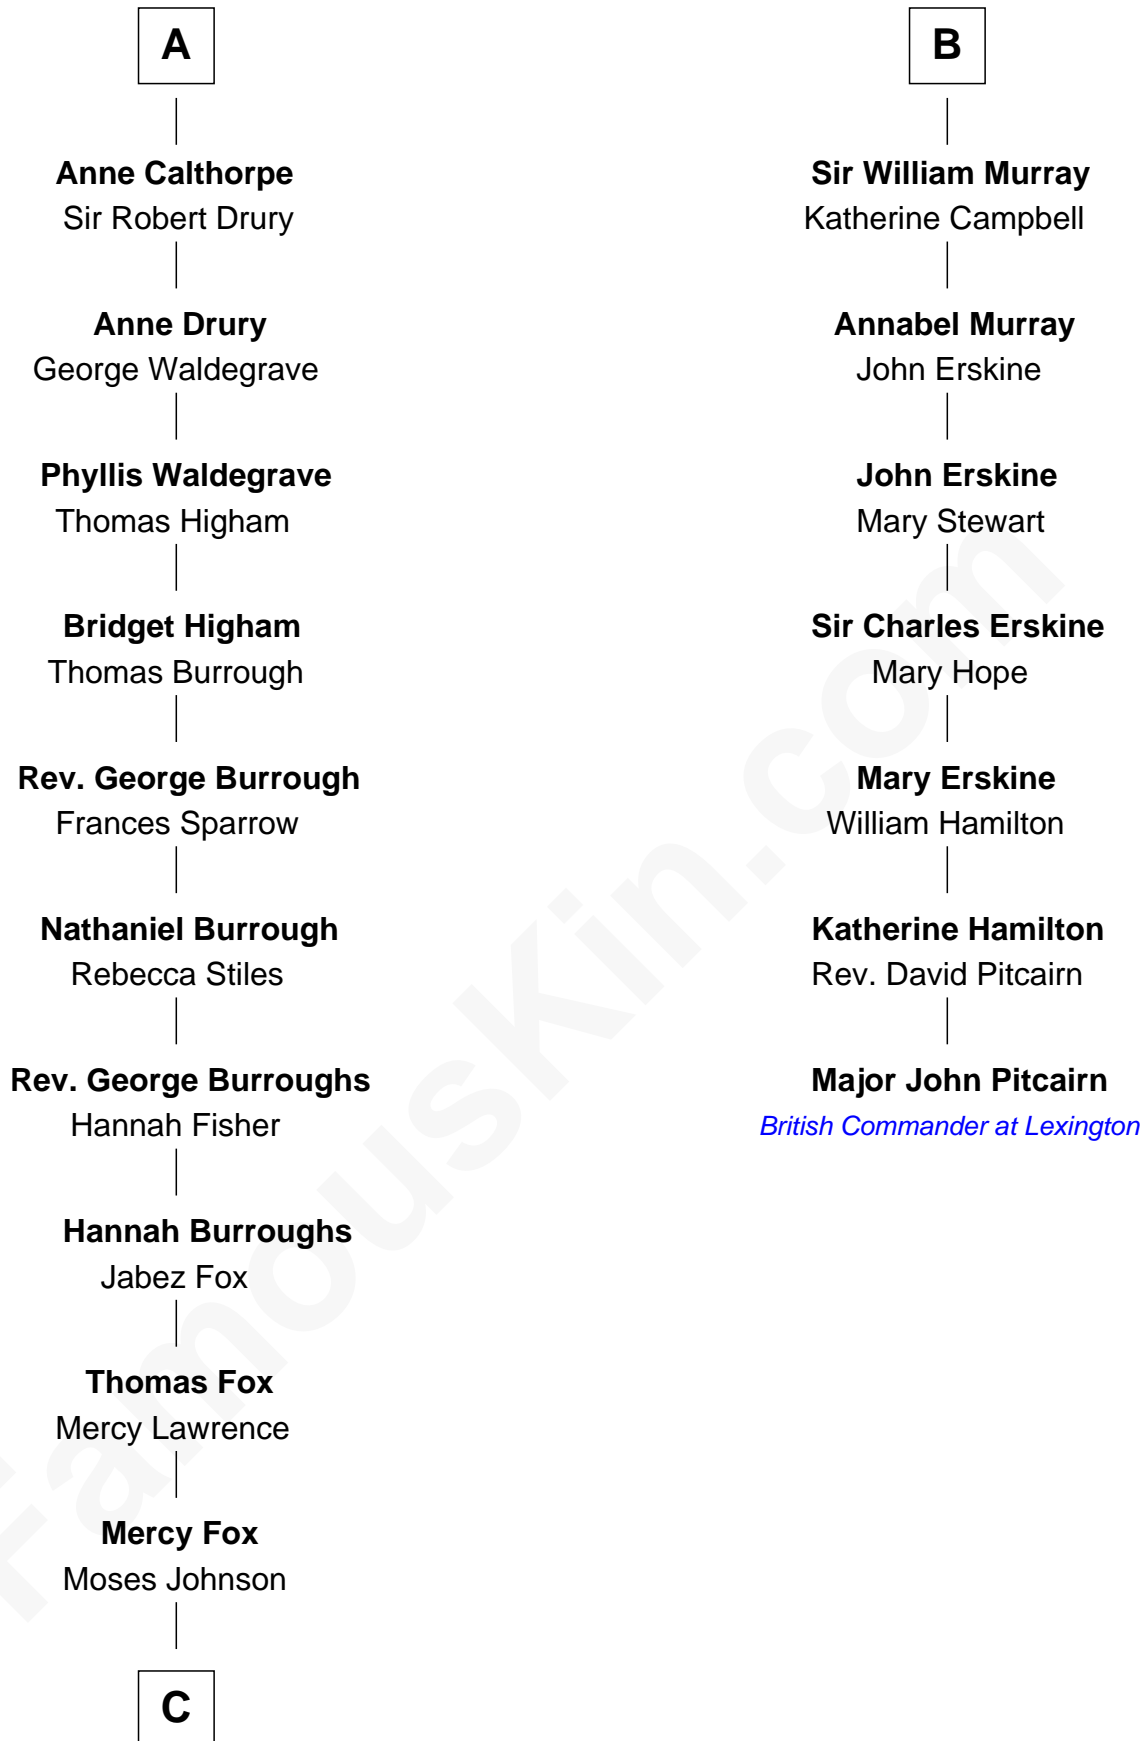

FamousKin.com

Relationship Chart of

Walt Disney

Co-Founder of The Walt Disney Company

13th cousin 8 times removed of

Major John Pitcairn

British Commander at Battle of Lexington

C

—
Fanny Johnson

John Call

—
Eber Call

Violette Lawrence

—
Charles Call

Henrietta Gross

—
Flora Call

Elias Charles Disney