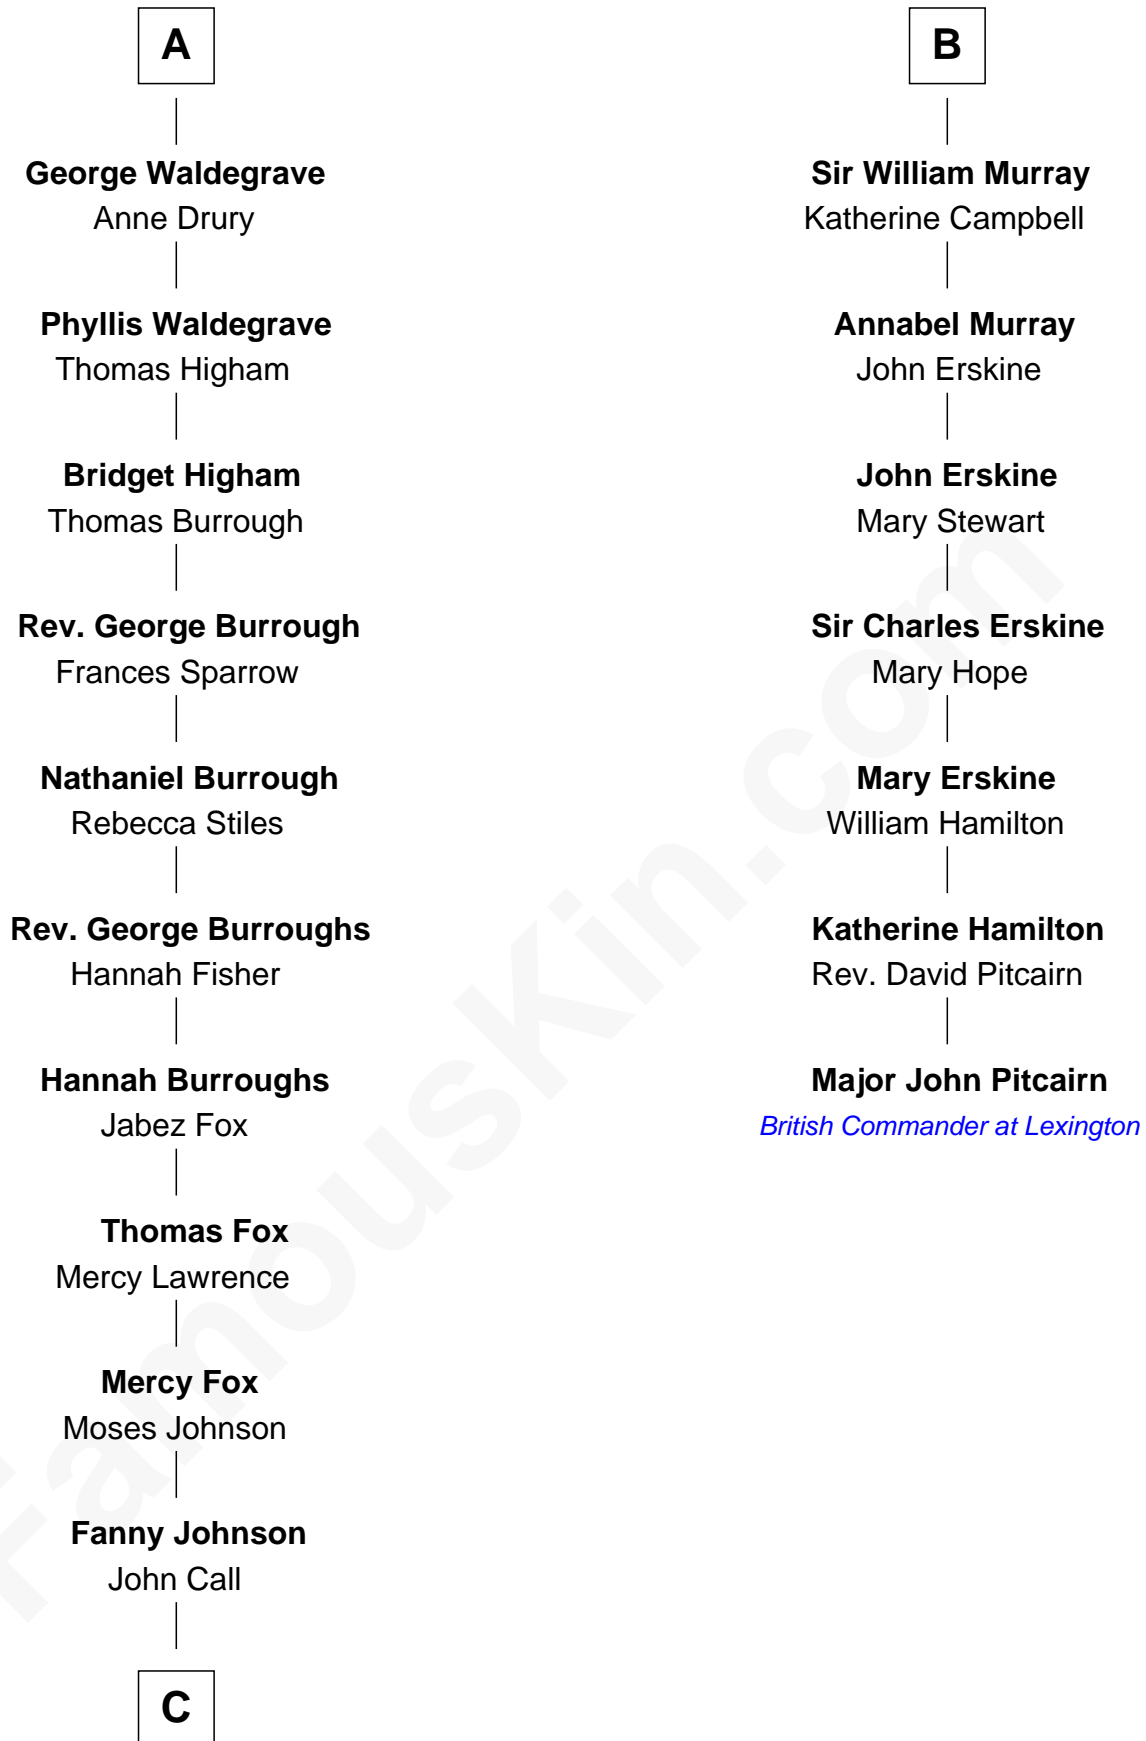

FamousKin.com

Relationship Chart of

Walt Disney

Co-Founder of The Walt Disney Company

13th cousin 7 times removed of

Major John Pitcairn

British Commander at Battle of Lexington

C

—
Eber Call

Violette Lawrence

—
Charles Call

Henrietta Gross

—
Flora Call

Elias Charles Disney

—
Walt Disney

Co-Founder of The Walt Disney Co.