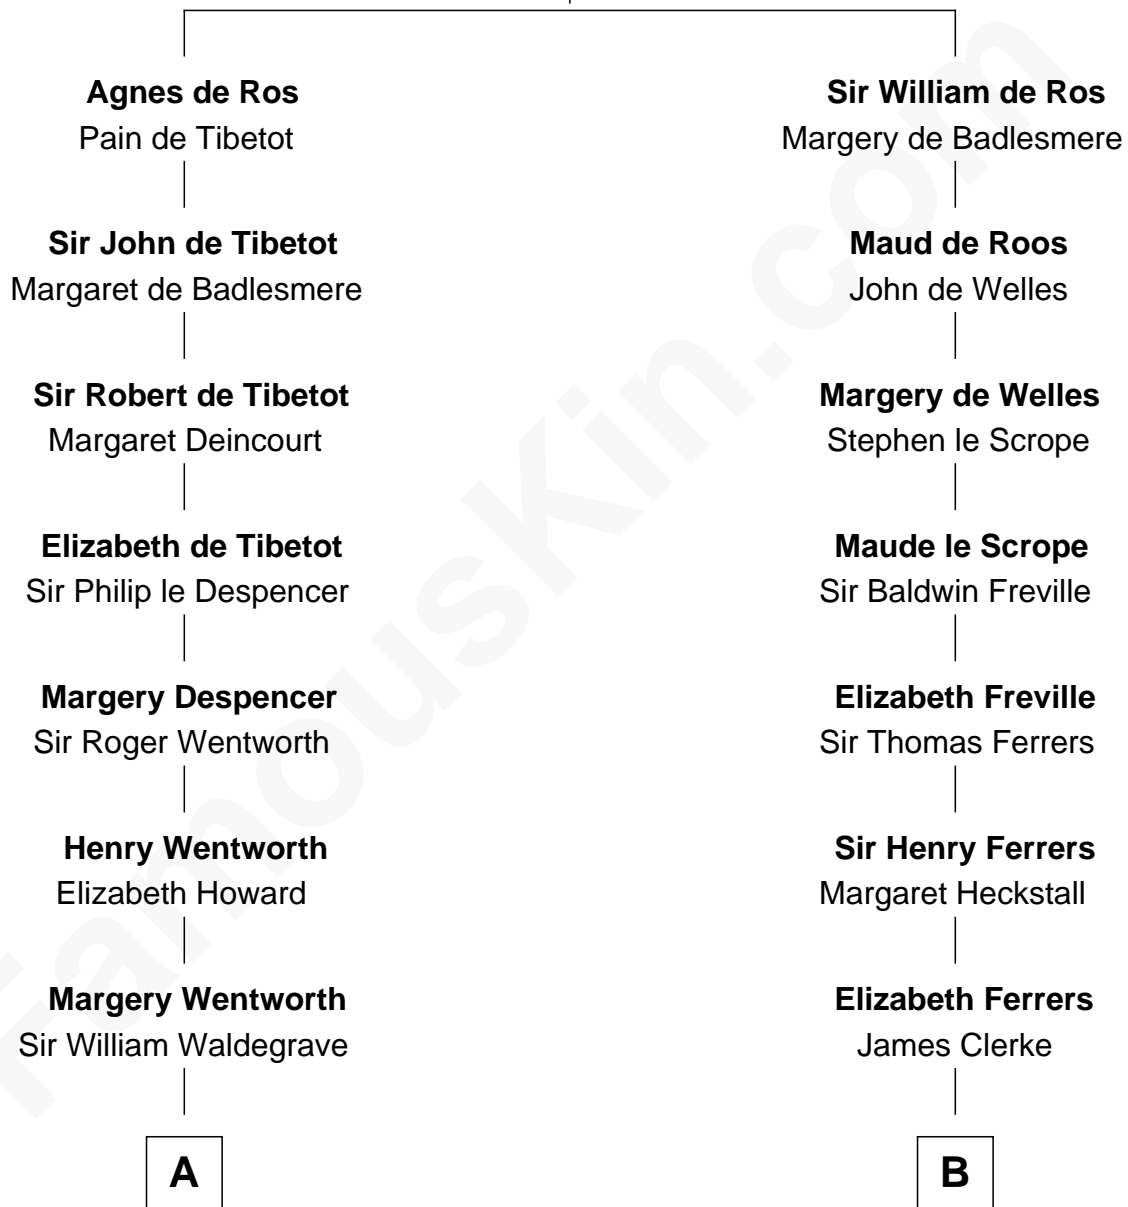

FamousKin.com Relationship Chart of

Walt Disney

Co-Founder of The Walt Disney Company

20th cousin of

Marilyn Monroe

Actress, Model, and Singer

William de Ros
Maude de Vaux

C

Eber Call

Violette Lawrence

Charles Call

Henrietta Gross

Flora Call

Elias Charles Disney

Walt Disney

Co-Founder of The Walt Disney Co.

D

Susan Bateman Almy

Charles Adams Gifford

Frederick Almy Gifford

Elizabeth Easton Tennant

Charles Stanley Gifford

Gladys Pearl Monroe

Marilyn Monroe