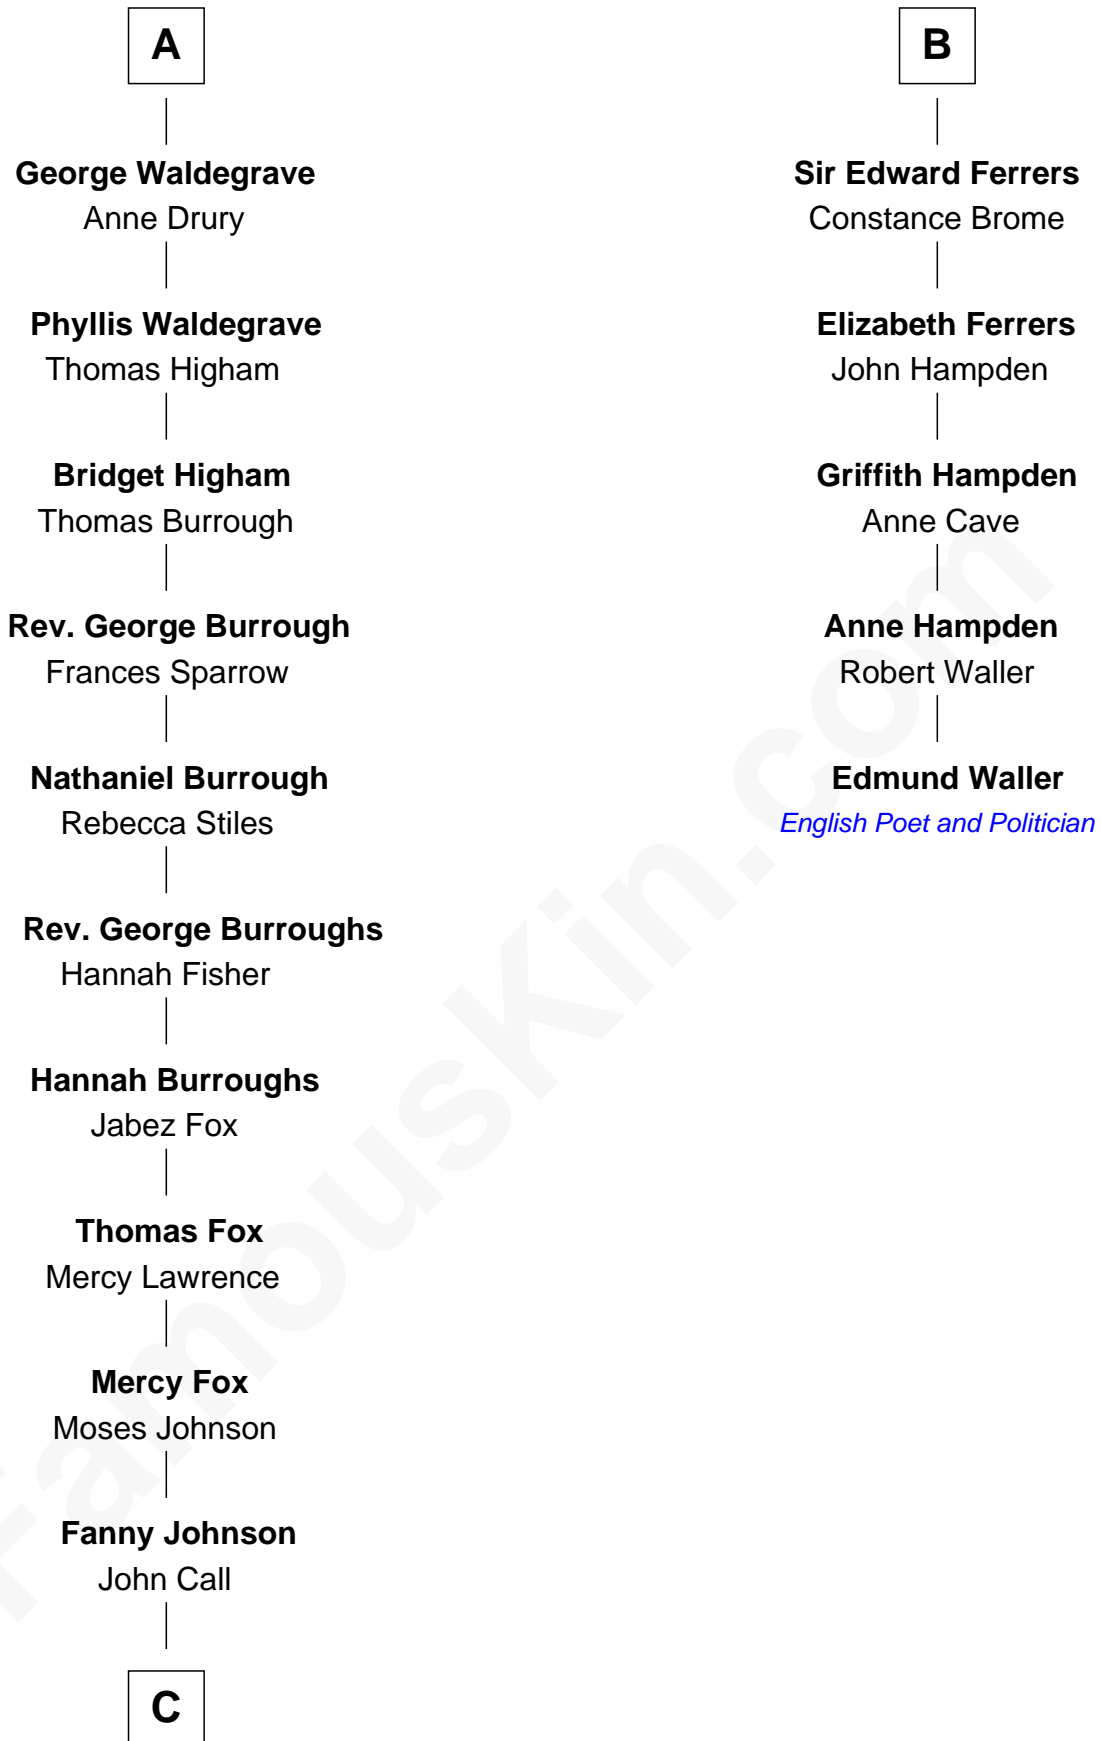

FamousKin.com

Relationship Chart of

Walt Disney

Co-Founder of The Walt Disney Company

11th cousin 9 times removed of

Edmund Waller

English Poet and Politician

C

—
Eber Call

Violette Lawrence

—
Charles Call

Henrietta Gross

—
Flora Call

Elias Charles Disney

—
Walt Disney

Co-Founder of The Walt Disney Co.