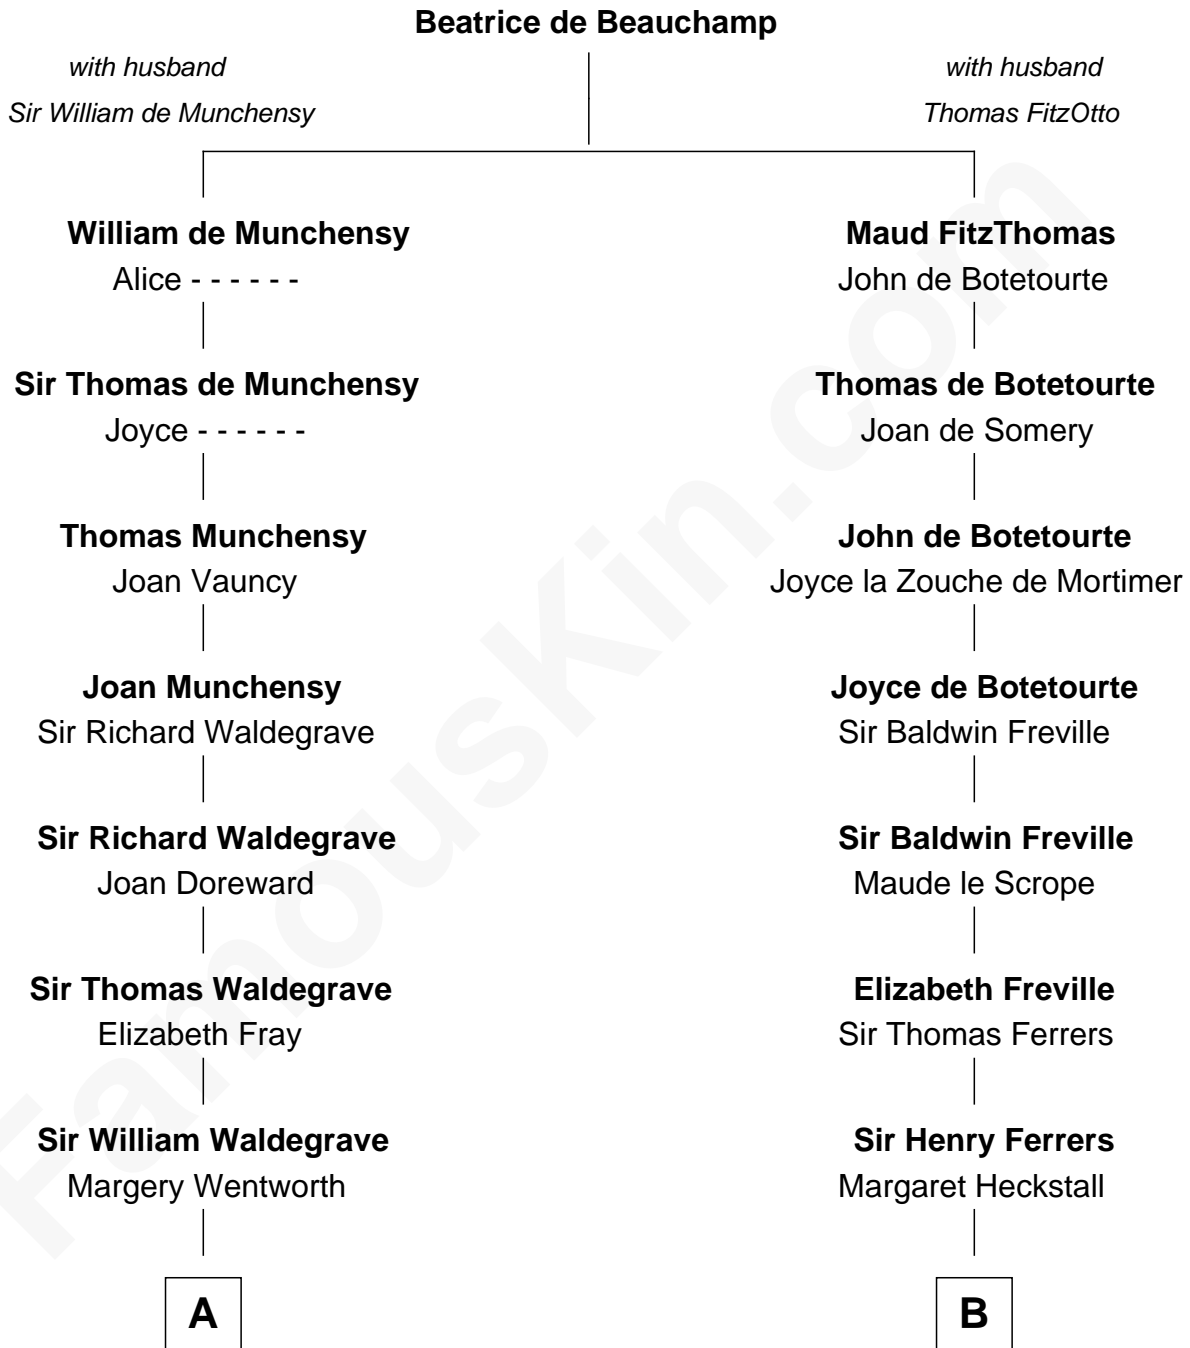

FamousKin.com

Relationship Chart of

Walt Disney

Co-Founder of The Walt Disney Company

11th cousin 9 times removed of

Edmund Waller

English Poet and Politician

C

—
Eber Call

Violette Lawrence

—
Charles Call

Henrietta Gross

—
Flora Call

Elias Charles Disney

—
Walt Disney

Co-Founder of The Walt Disney Co.