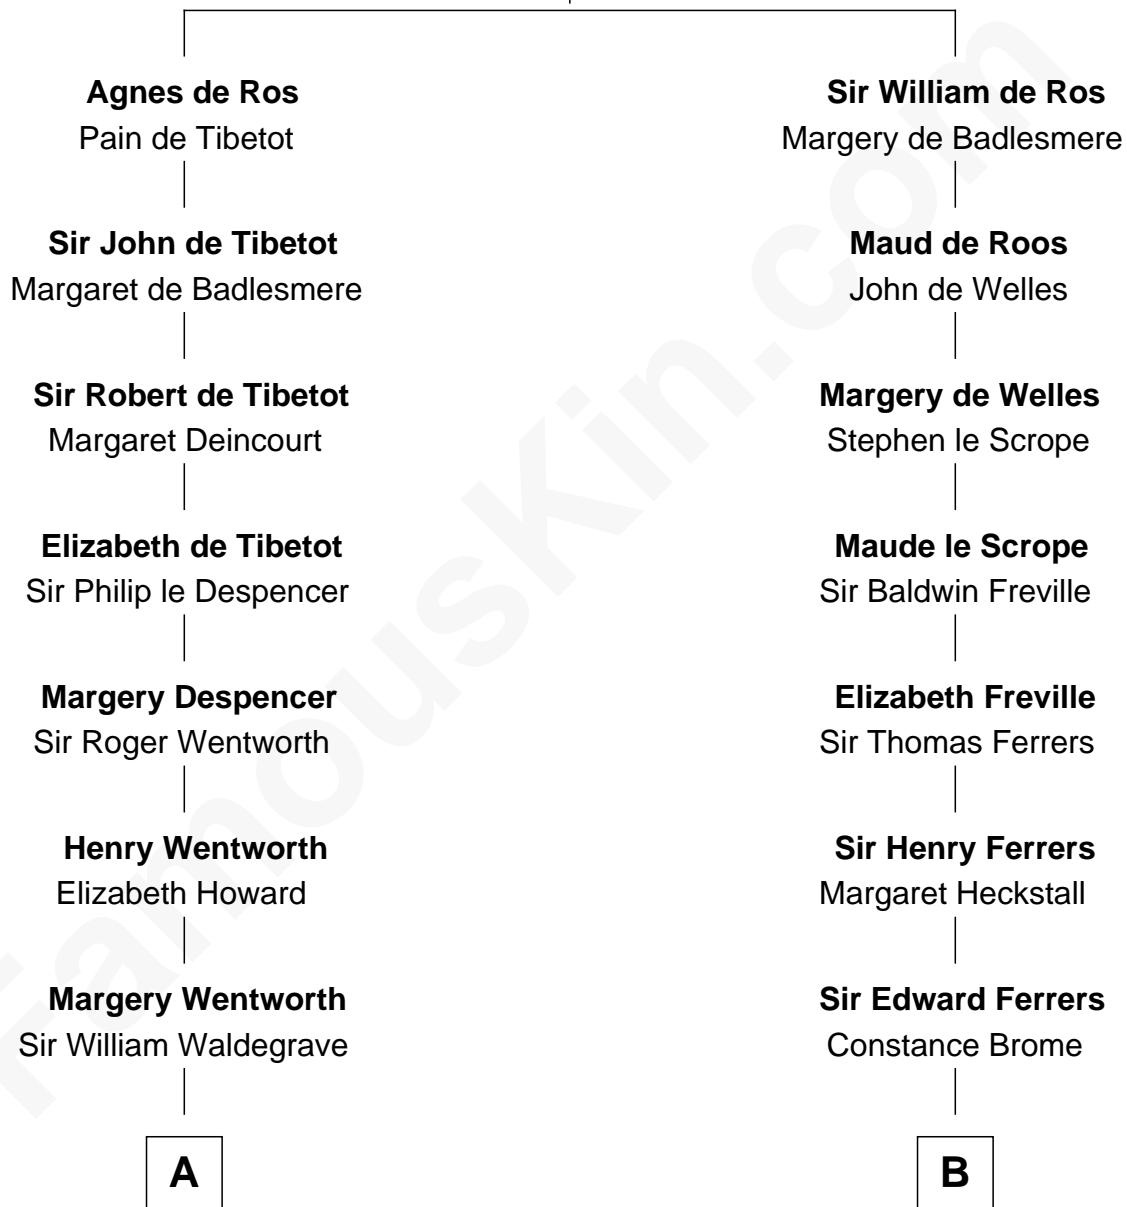

FamousKin.com

Relationship Chart of

Walt Disney

Co-Founder of The Walt Disney Company

10th cousin 10 times removed of

Edmund Waller

English Poet and Politician

William de Ros
Maude de Vaux

C

—
Eber Call

Violette Lawrence

—
Charles Call

Henrietta Gross

—
Flora Call

Elias Charles Disney

—
Walt Disney