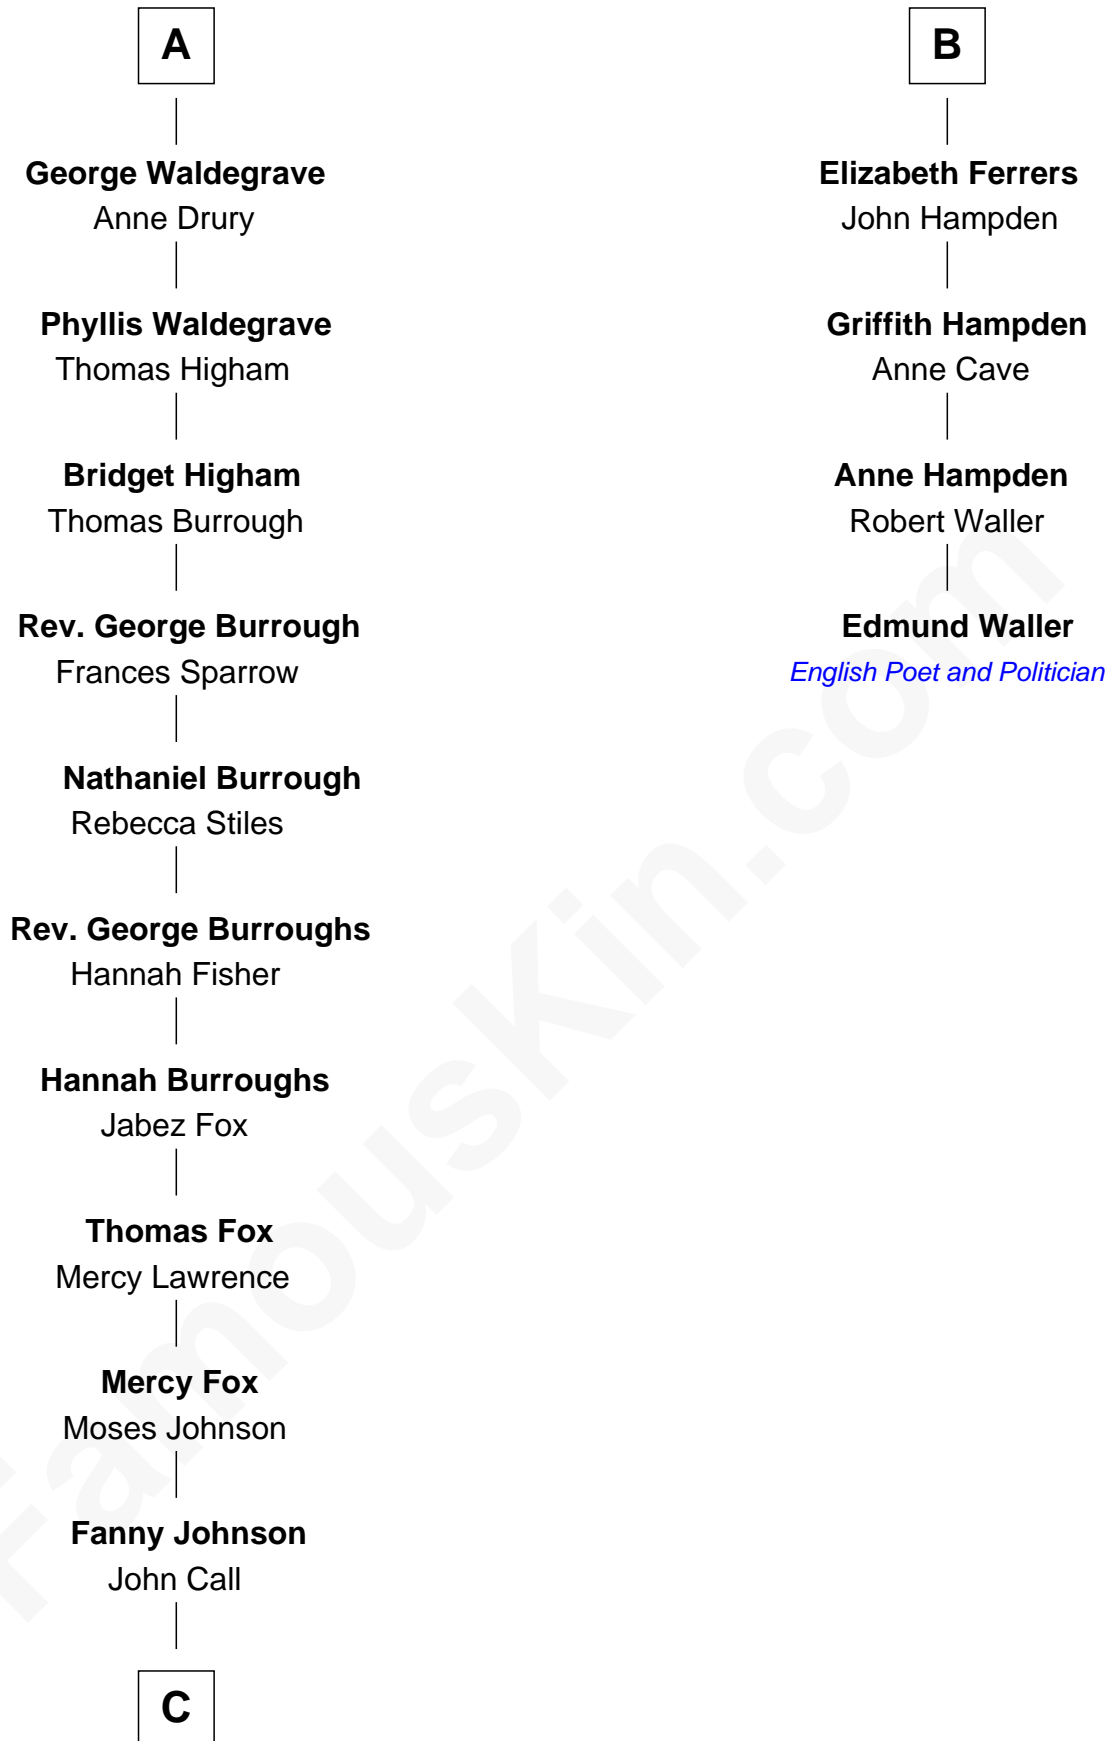

FamousKin.com

Relationship Chart of

Walt Disney

Co-Founder of The Walt Disney Company

10th cousin 10 times removed of

Edmund Waller

English Poet and Politician

William de Ros
Maude de Vaux