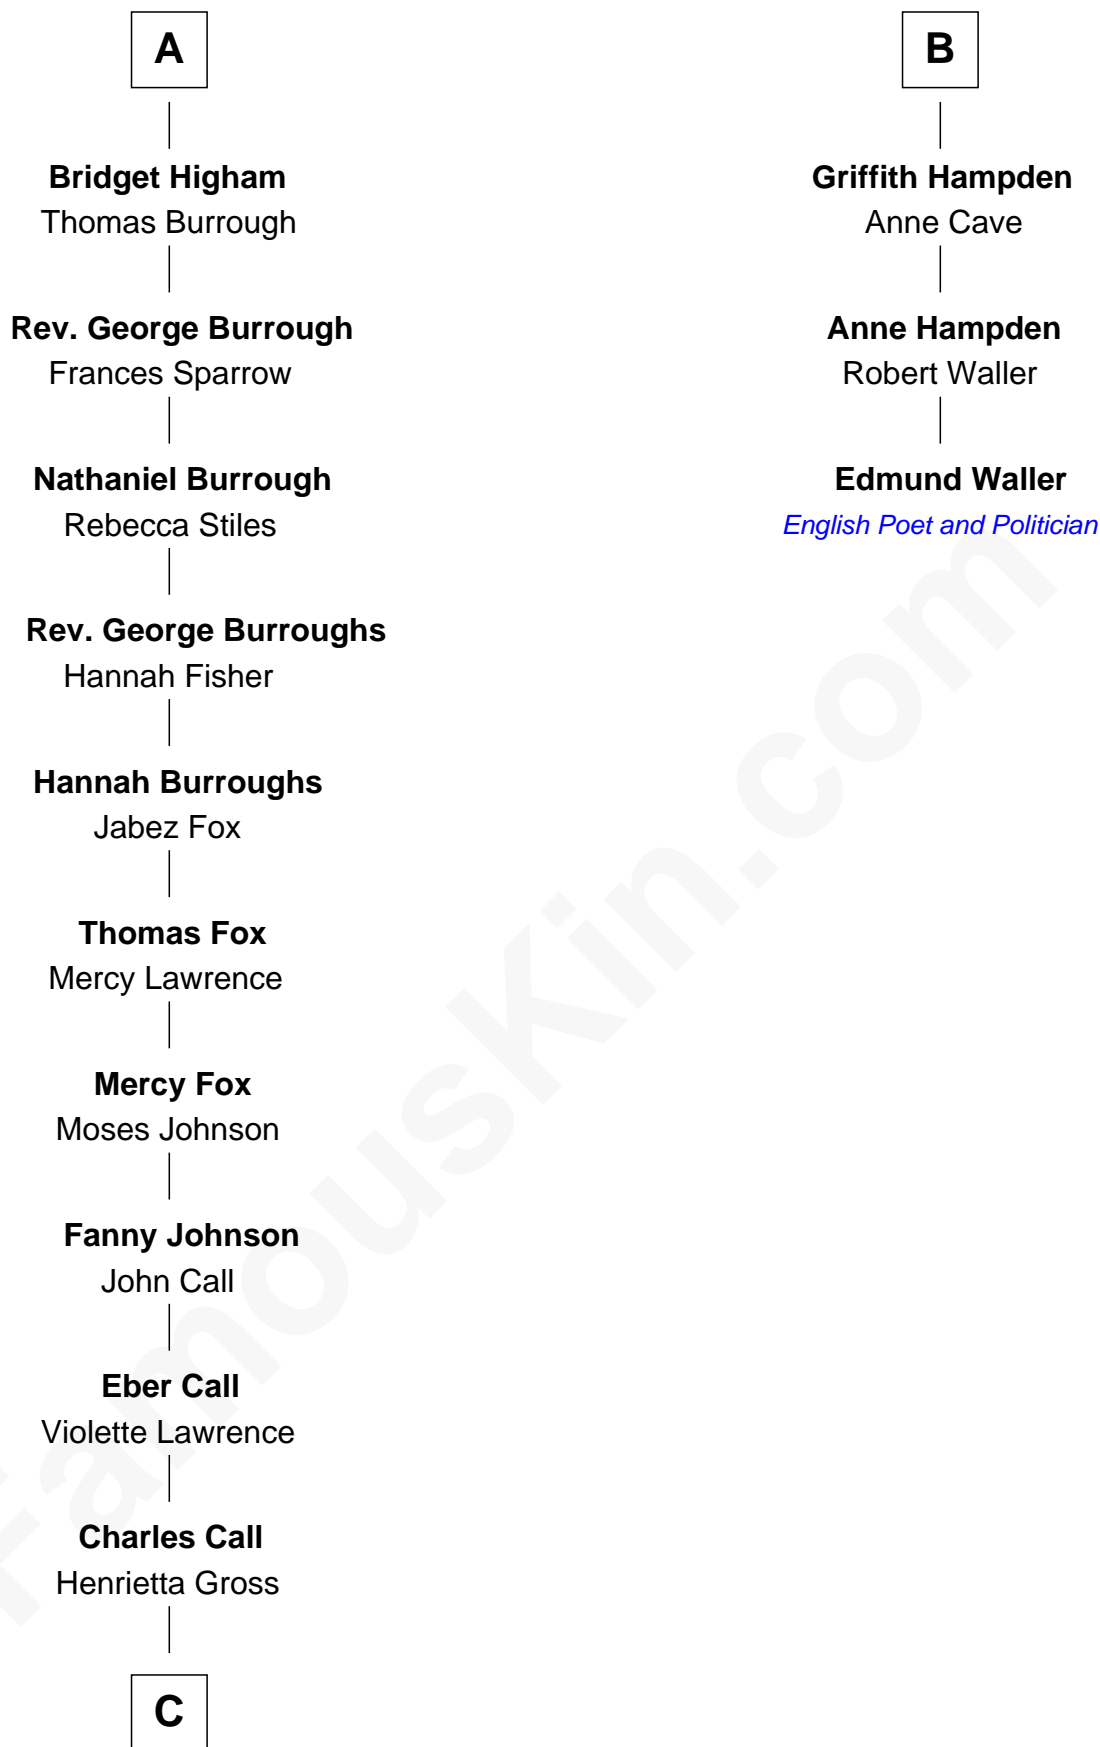

FamousKin.com Relationship Chart of

Walt Disney

Co-Founder of The Walt Disney Company

9th cousin 9 times removed of

Edmund Waller

English Poet and Politician

Sir John Howard

Alice de Bois