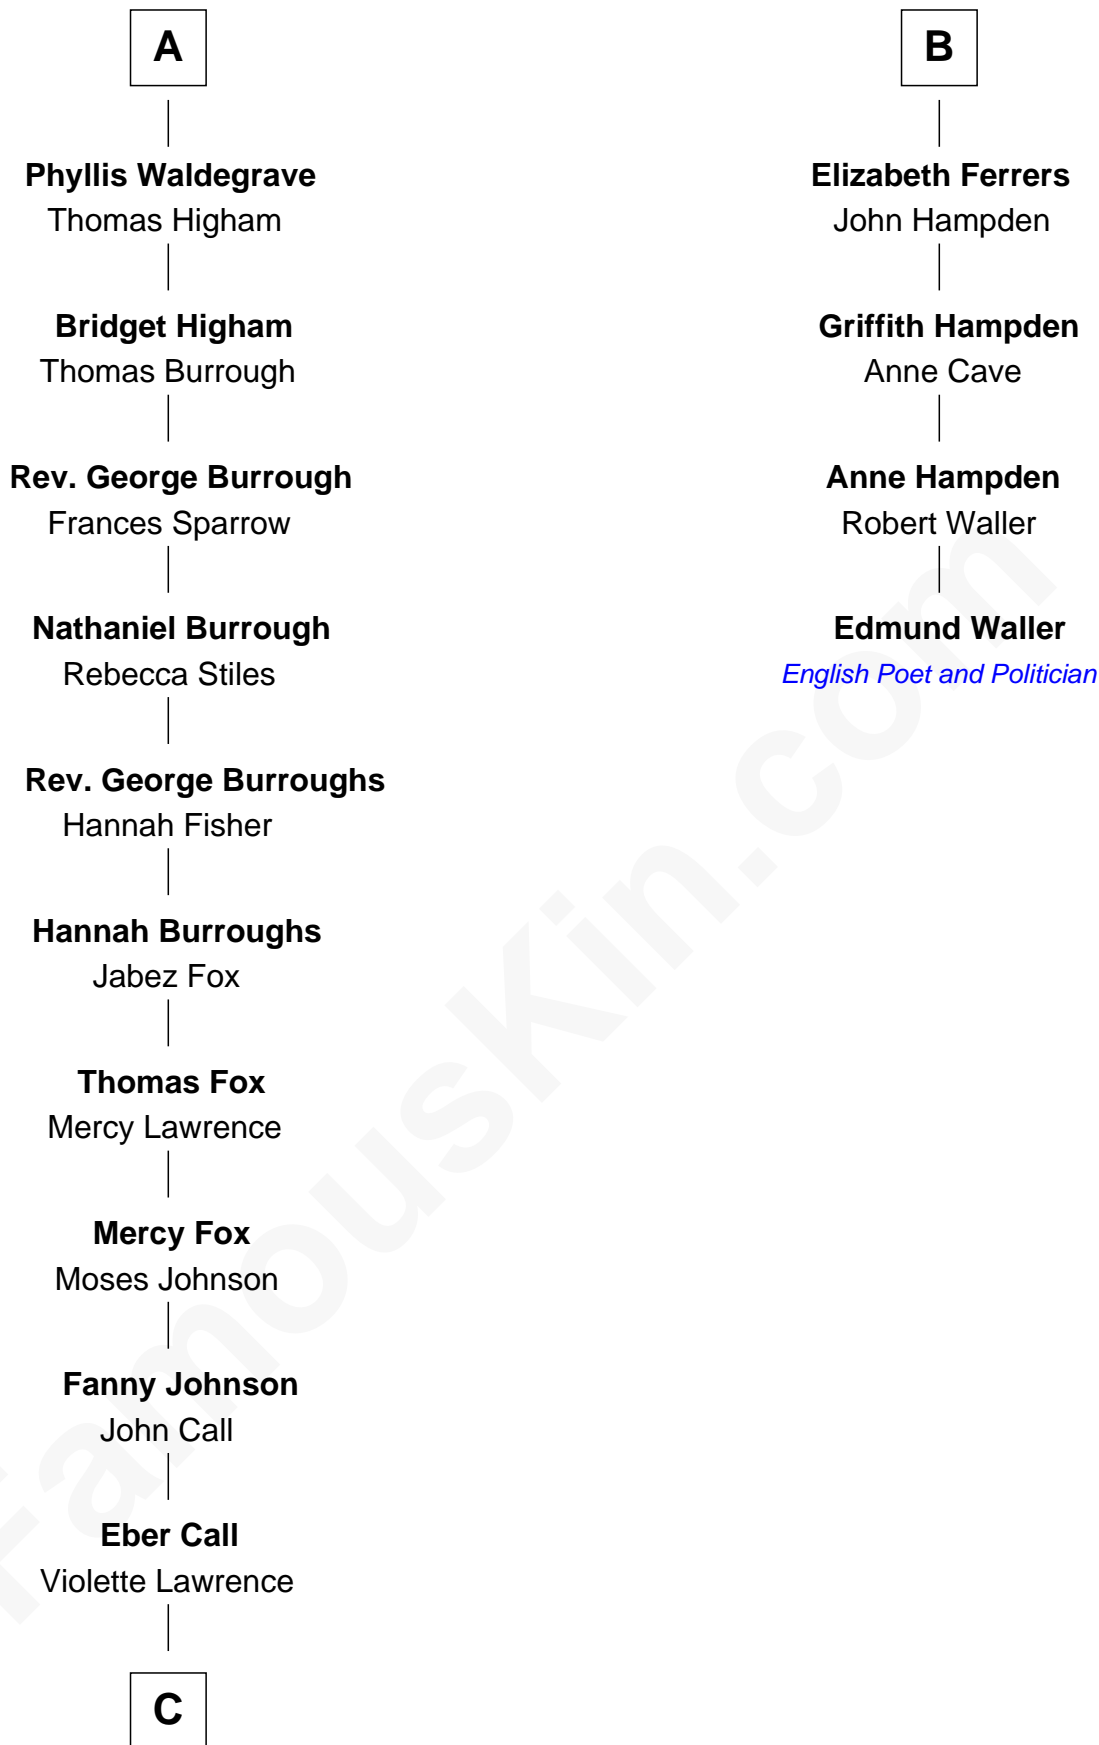

FamousKin.com

Relationship Chart of

Walt Disney

Co-Founder of The Walt Disney Company

10th cousin 9 times removed of

Edmund Waller

English Poet and Politician

C