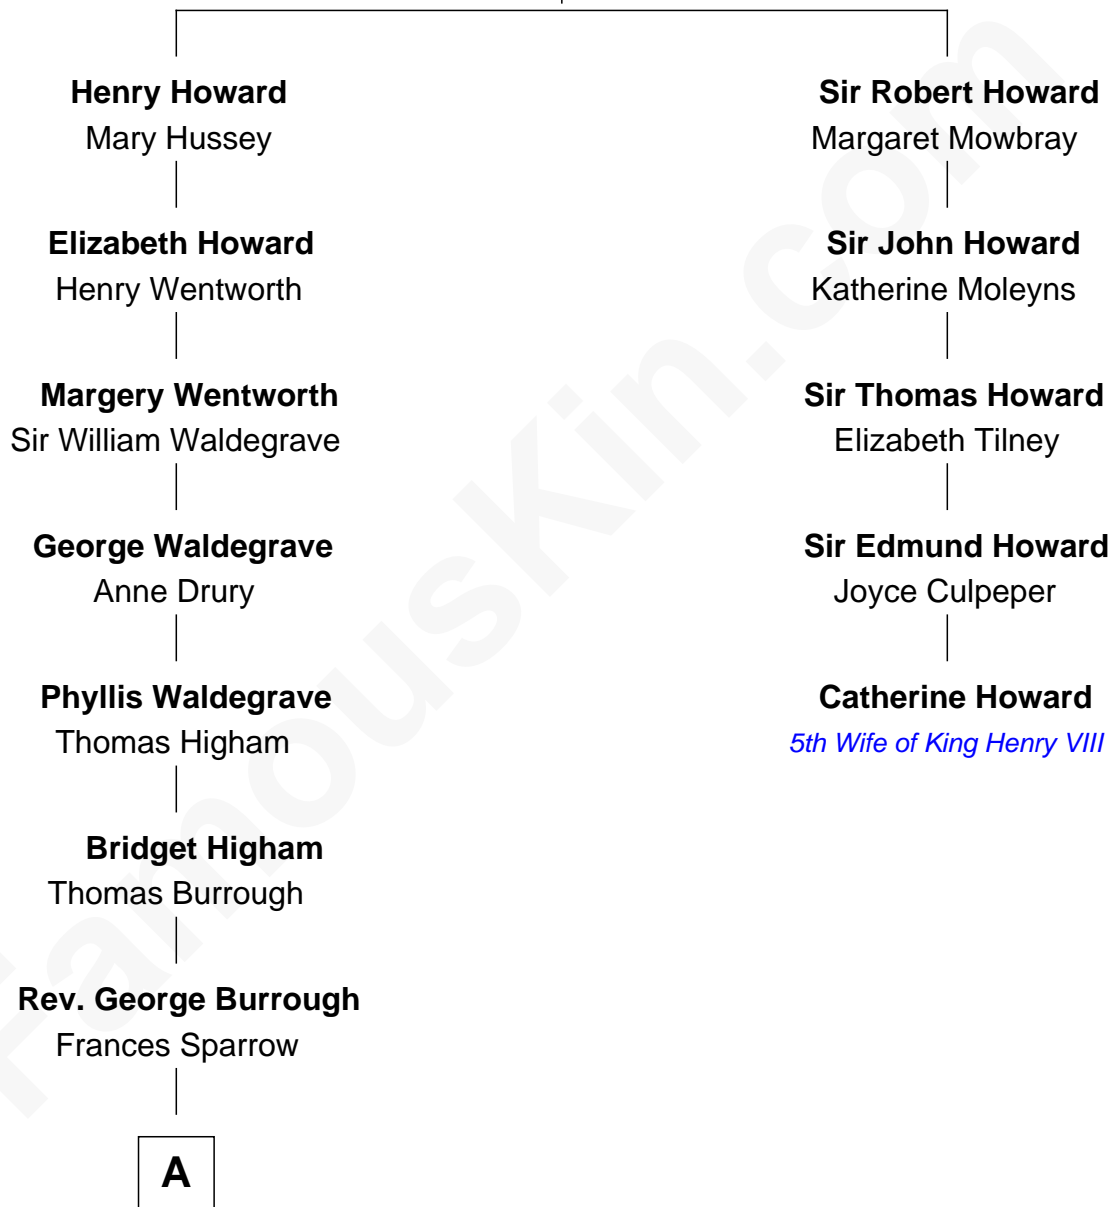

FamousKin.com

Relationship Chart of

Walt Disney

Co-Founder of The Walt Disney Company

4th cousin 12 times removed of

Catherine Howard

5th Wife of King Henry VIII

Sir John Howard

Alice Tendring

A

—
Nathaniel Burrough

Rebecca Stiles

—
Rev. George Burroughs

Hannah Fisher

—
Hannah Burroughs

Jabez Fox