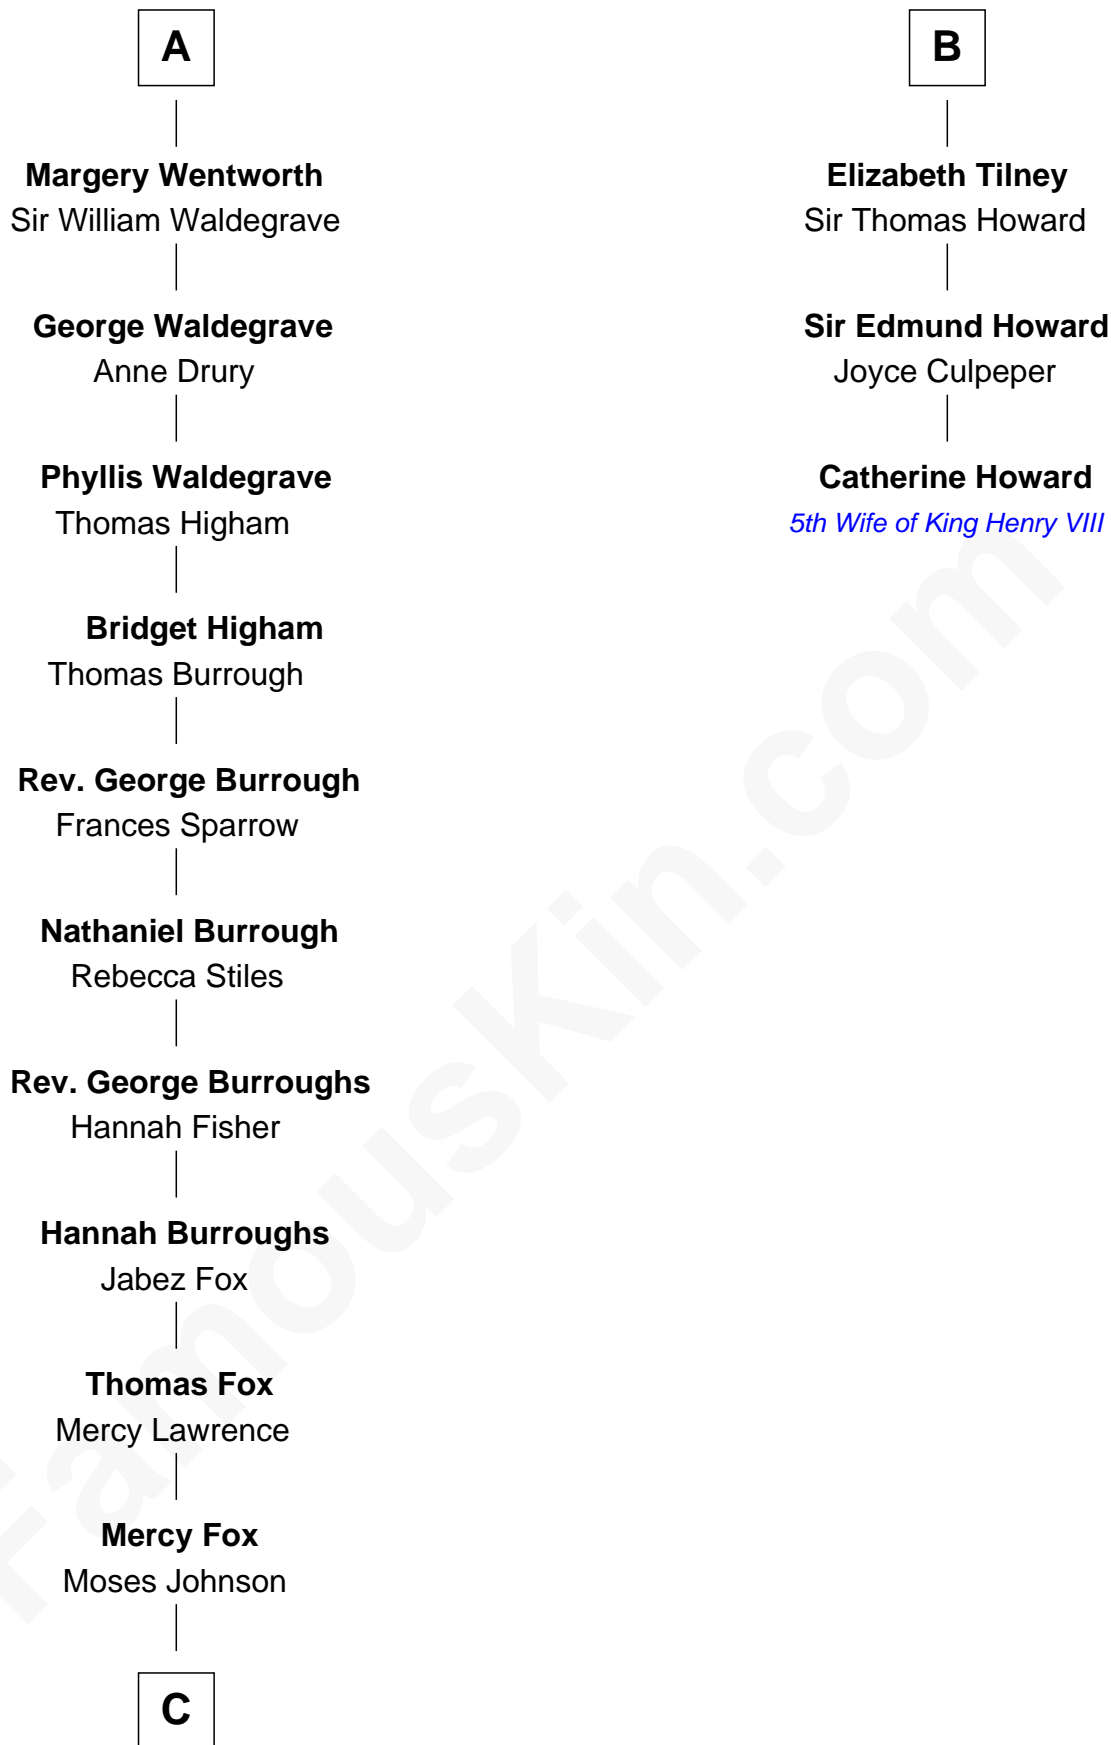

FamousKin.com

Relationship Chart of

Walt Disney

Co-Founder of The Walt Disney Company

9th cousin 12 times removed of

Catherine Howard

5th Wife of King Henry VIII

Sir William de Cantilupe

Eve de Braiose

Milicent de Cantilupe

Eudo la Zouche

Sir William la Zouche

Maud Lovel

Milicent la Zouche

Sir William Deincourt

Margaret Deincourt

Sir Robert de Tibetot

Elizabeth de Tibetot

Sir Philip le Despencer

Margery Despencer

Sir Roger Wentworth

Henry Wentworth

Elizabeth Howard

A

Ida Grey

John Cokayne

Elizabeth Cokayne

Sir Laurence Cheney

Elizabeth Cheney

Sir Frederick Tilney

B

C