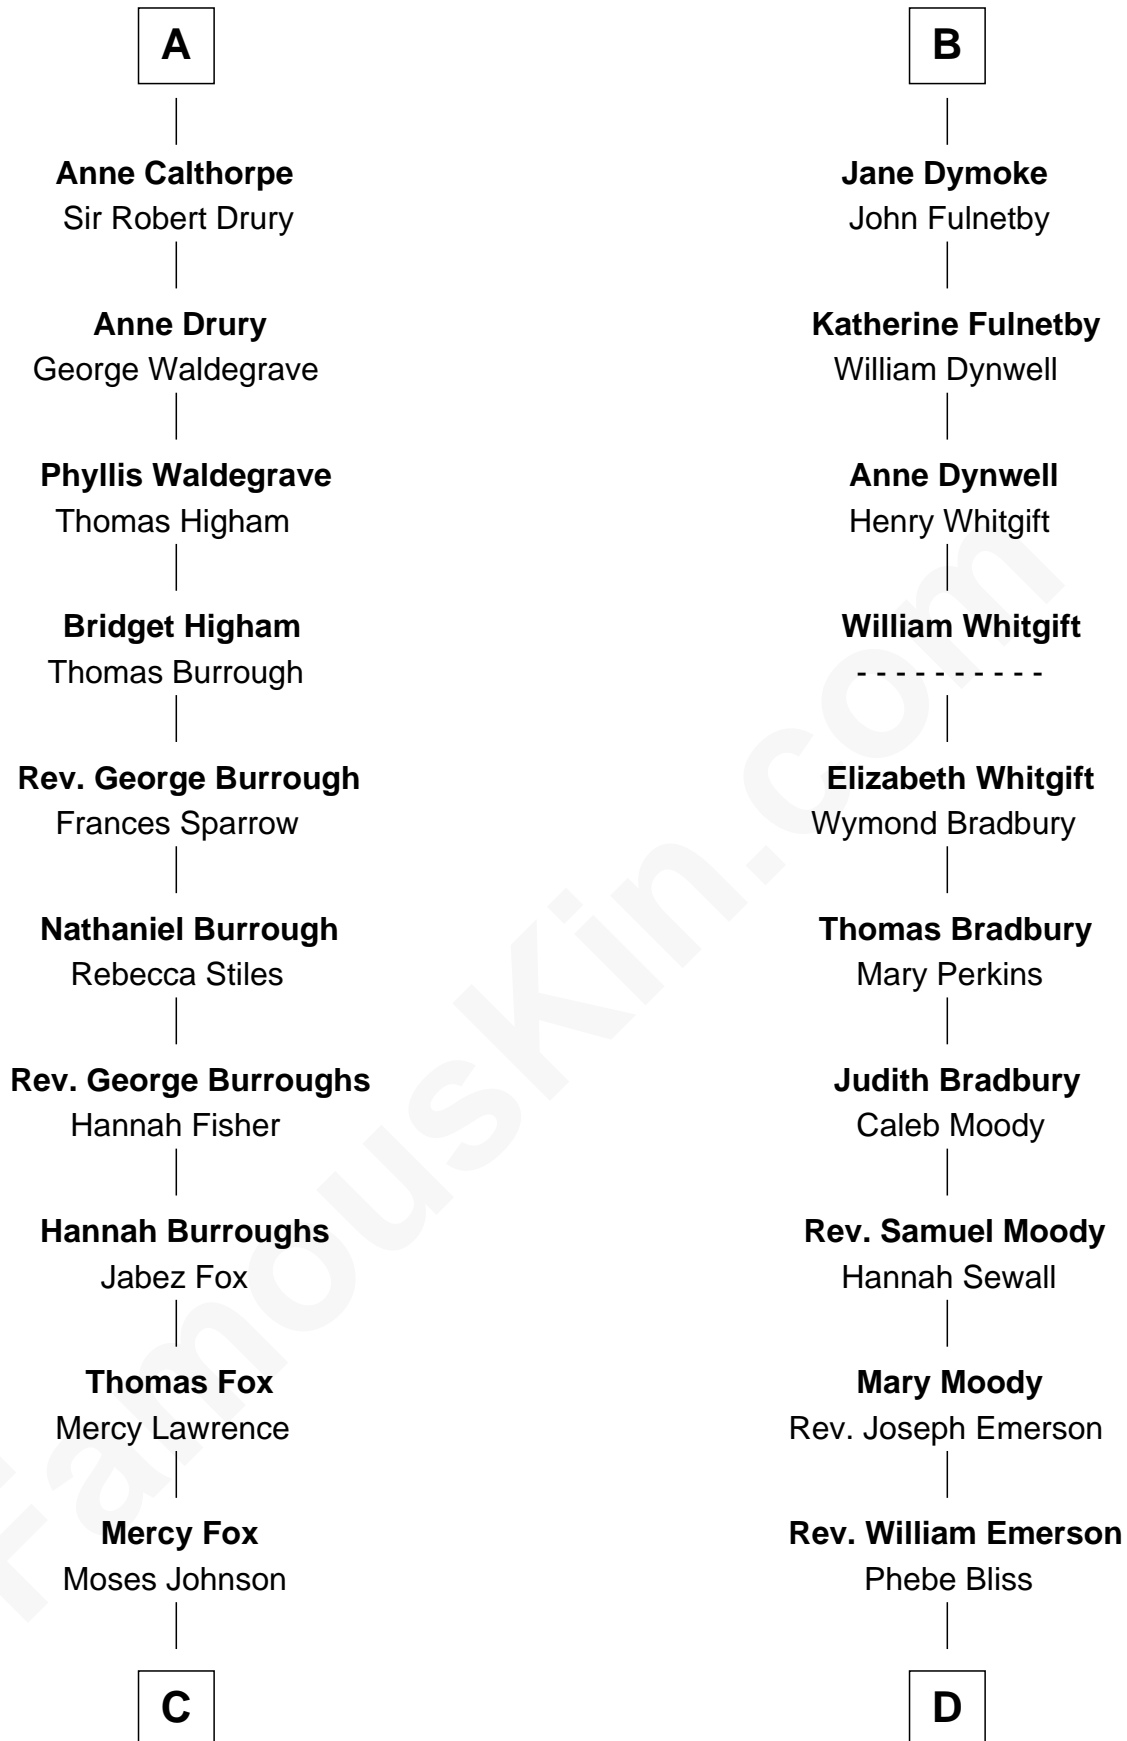

FamousKin.com

Relationship Chart of

Walt Disney

Co-Founder of The Walt Disney Company

18th cousin 3 times removed of

Ralph Waldo Emerson
American Poet

C

Fanny Johnson

John Call

Eber Call

Violette Lawrence

Charles Call

Henrietta Gross

Flora Call

Elias Charles Disney

Walt Disney