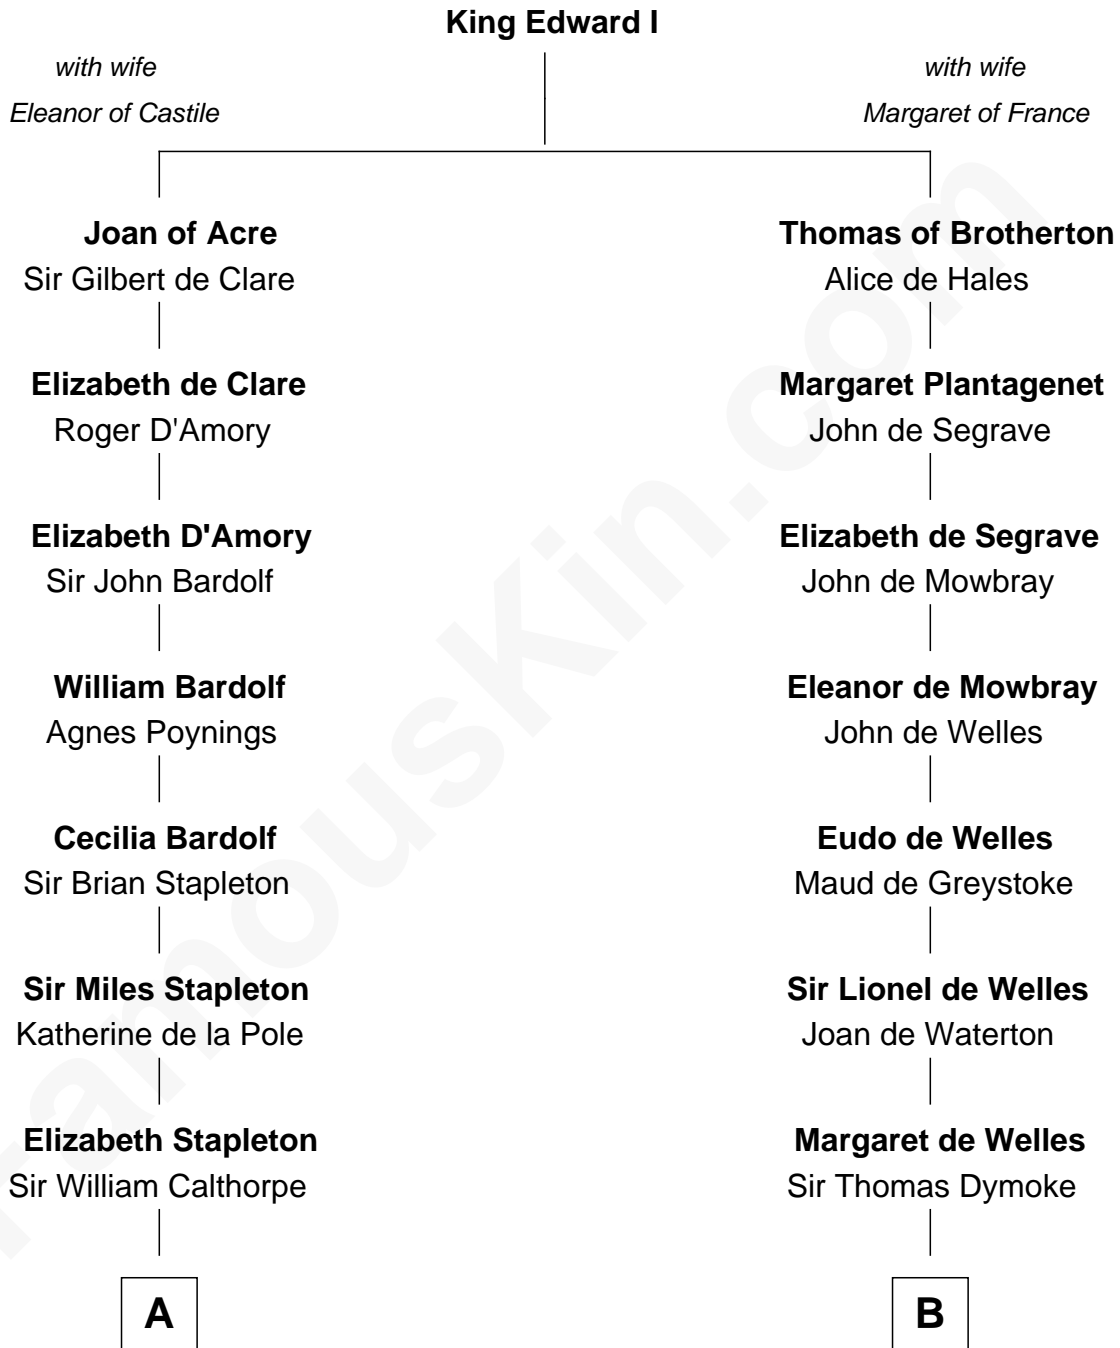

FamousKin.com

Relationship Chart of

Walt Disney

Co-Founder of The Walt Disney Company

18th cousin 3 times removed of

Ralph Waldo Emerson
American Poet

C

Fanny Johnson

John Call

Eber Call

Violette Lawrence

Charles Call

Henrietta Gross

Flora Call

Elias Charles Disney

Walt Disney