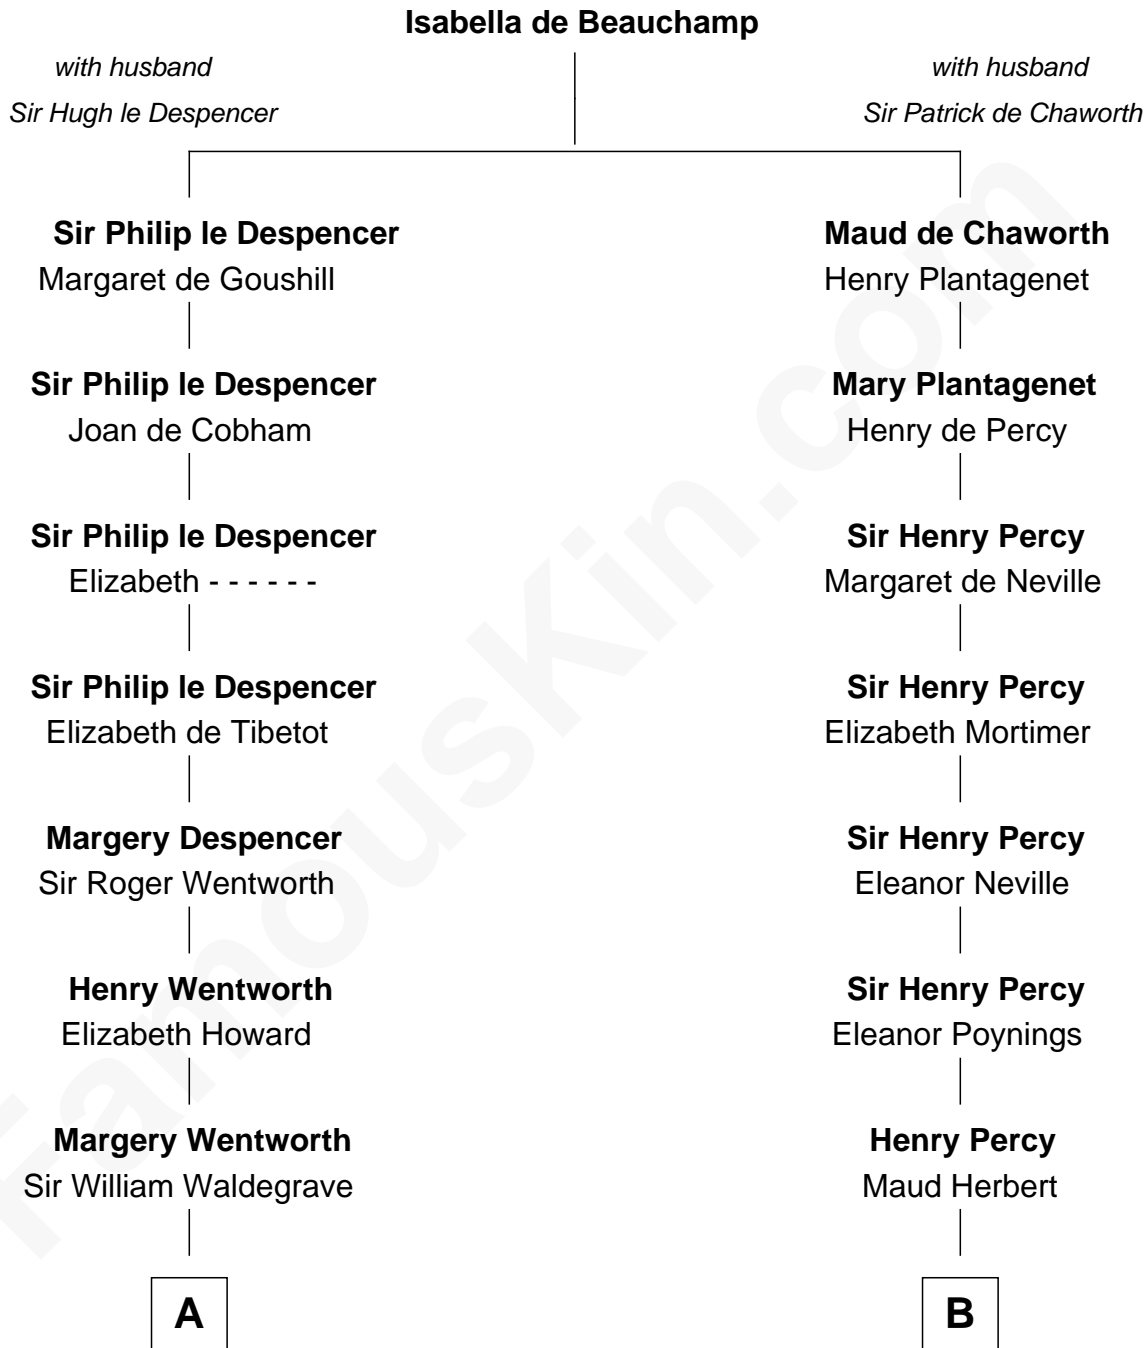

FamousKin.com

Relationship Chart of

Walt Disney

Co-Founder of The Walt Disney Company

20th cousin 1 time removed of

Admiral Richard Byrd
Polar Explorer

C

Eber Call

Violette Lawrence

Charles Call

Henrietta Gross

Flora Call

Elias Charles Disney

Walt Disney

Co-Founder of The Walt Disney Co.

D