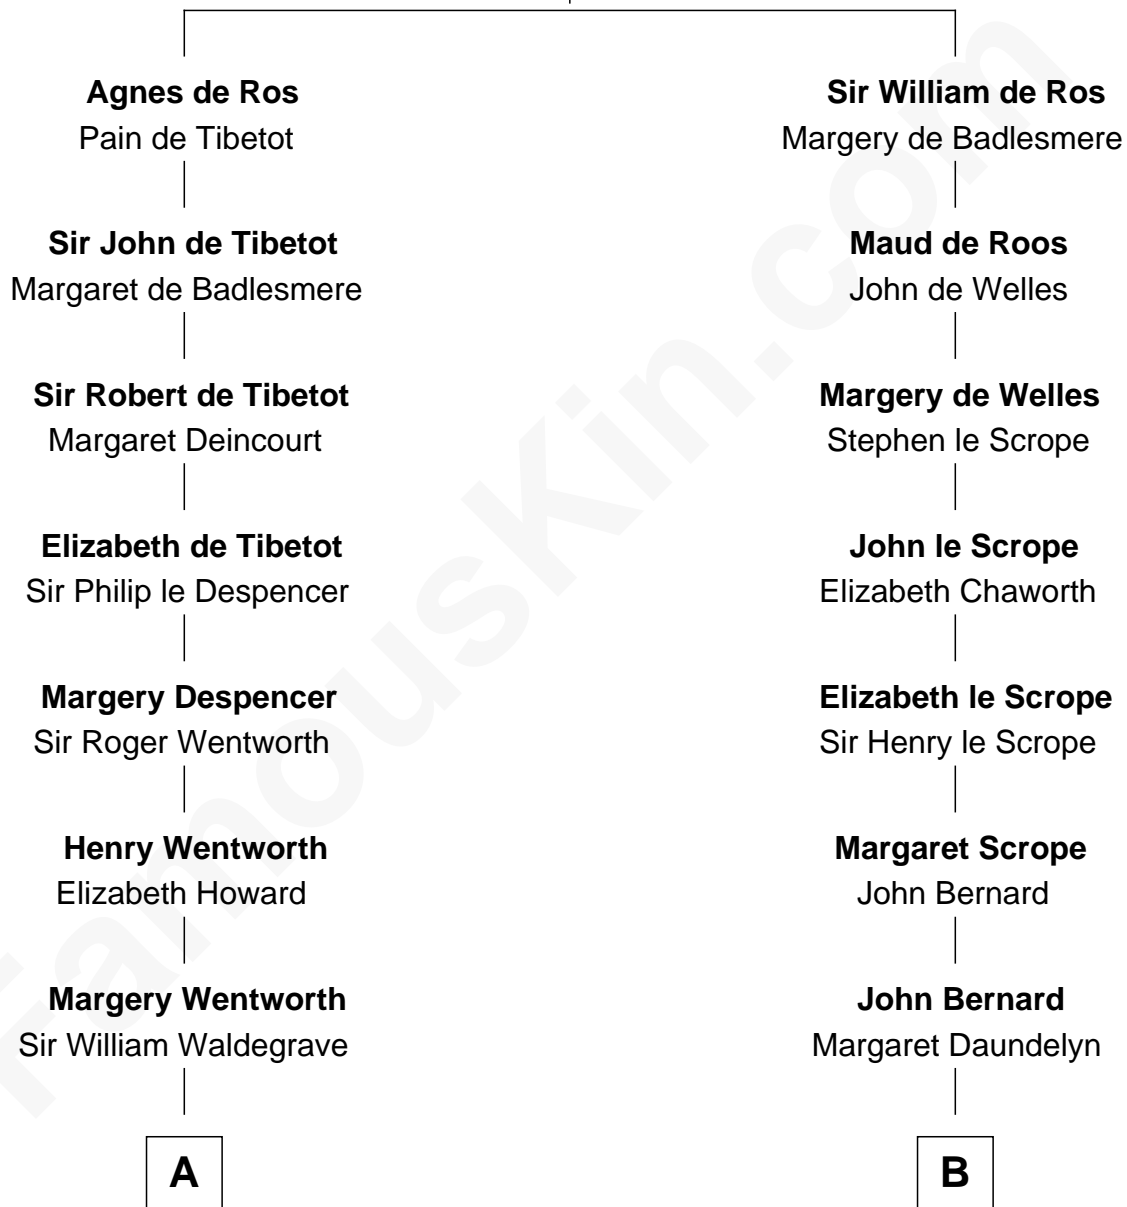

FamousKin.com

Relationship Chart of

Walt Disney

Co-Founder of The Walt Disney Company

18th cousin 2 times removed of

Admiral Richard Byrd
Polar Explorer

William de Ros
Maude de Vaux

C

Eber Call
Violette Lawrence

Charles Call
Henrietta Gross

Flora Call
Elias Charles Disney

Walt Disney
Co-Founder of The Walt Disney Co.

D

Richard Evelyn Byrd
Eleanor Bolling Flood

Admiral Richard Byrd
Polar Explorer