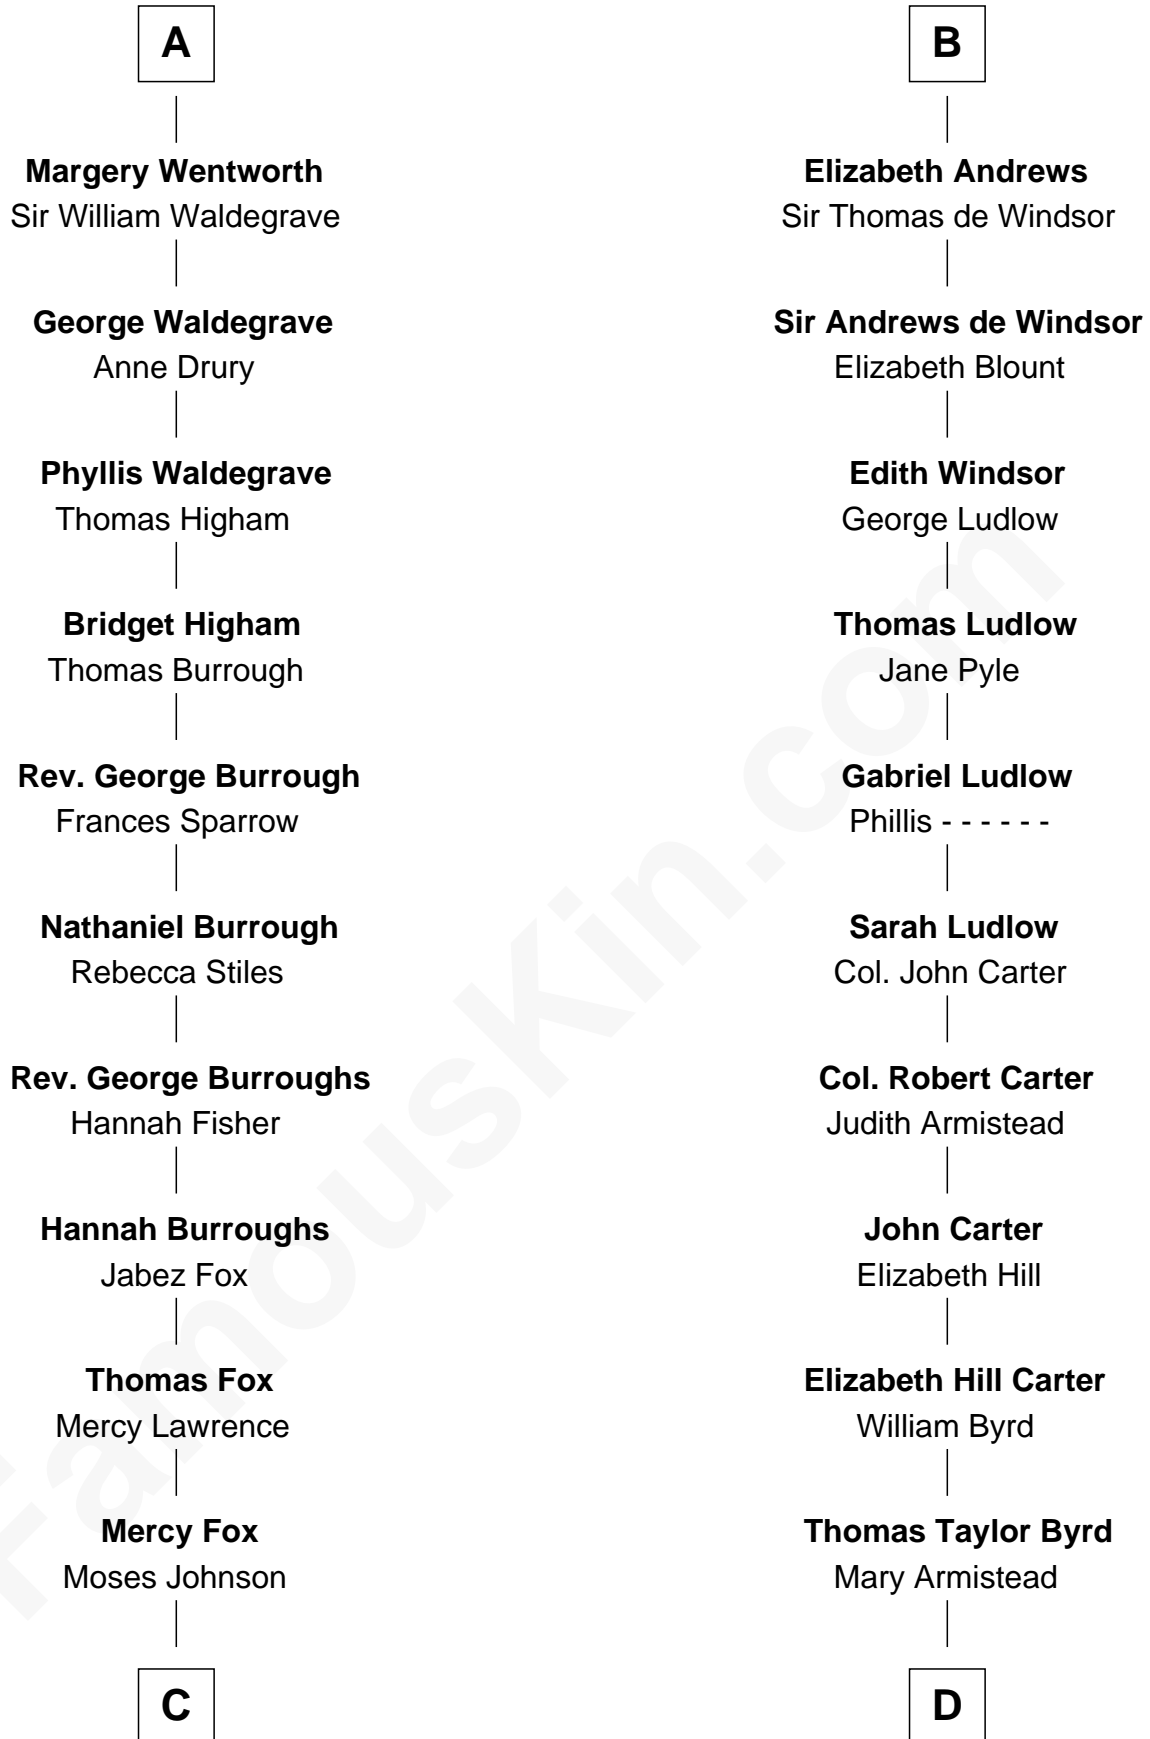

FamousKin.com

Relationship Chart of

Walt Disney

Co-Founder of The Walt Disney Company

20th cousin 1 time removed of

Admiral Richard Byrd
Polar Explorer

Sir Hugh le Despencer
Aveline Basset

Sir Hugh le Despencer
Isabella de Beauchamp

Sir Philip le Despencer
Margaret de Goushill

Sir Philip le Despencer
Joan de Cobham

Sir Philip le Despencer
Elizabeth - - - - -

Sir Philip le Despencer
Elizabeth de Tibetot

Margery Despencer
Sir Roger Wentworth

Henry Wentworth
Elizabeth Howard

A

Eleanor le Despencer
Sir Hugh de Courtenay

Sir Hugh de Courtenay
Agnes de St. John

Sir Hugh de Courtenay
Margaret de Bohun

Elizabeth de Courtenay
Sir Andrew Luttrell

Sir Hugh Luttrell
Catherine de Beaumont

Elizabeth Luttrell
John Stratton

Elizabeth Stratton
John Andrews

B

C

Fanny Johnson

John Call

Eber Call

Violette Lawrence