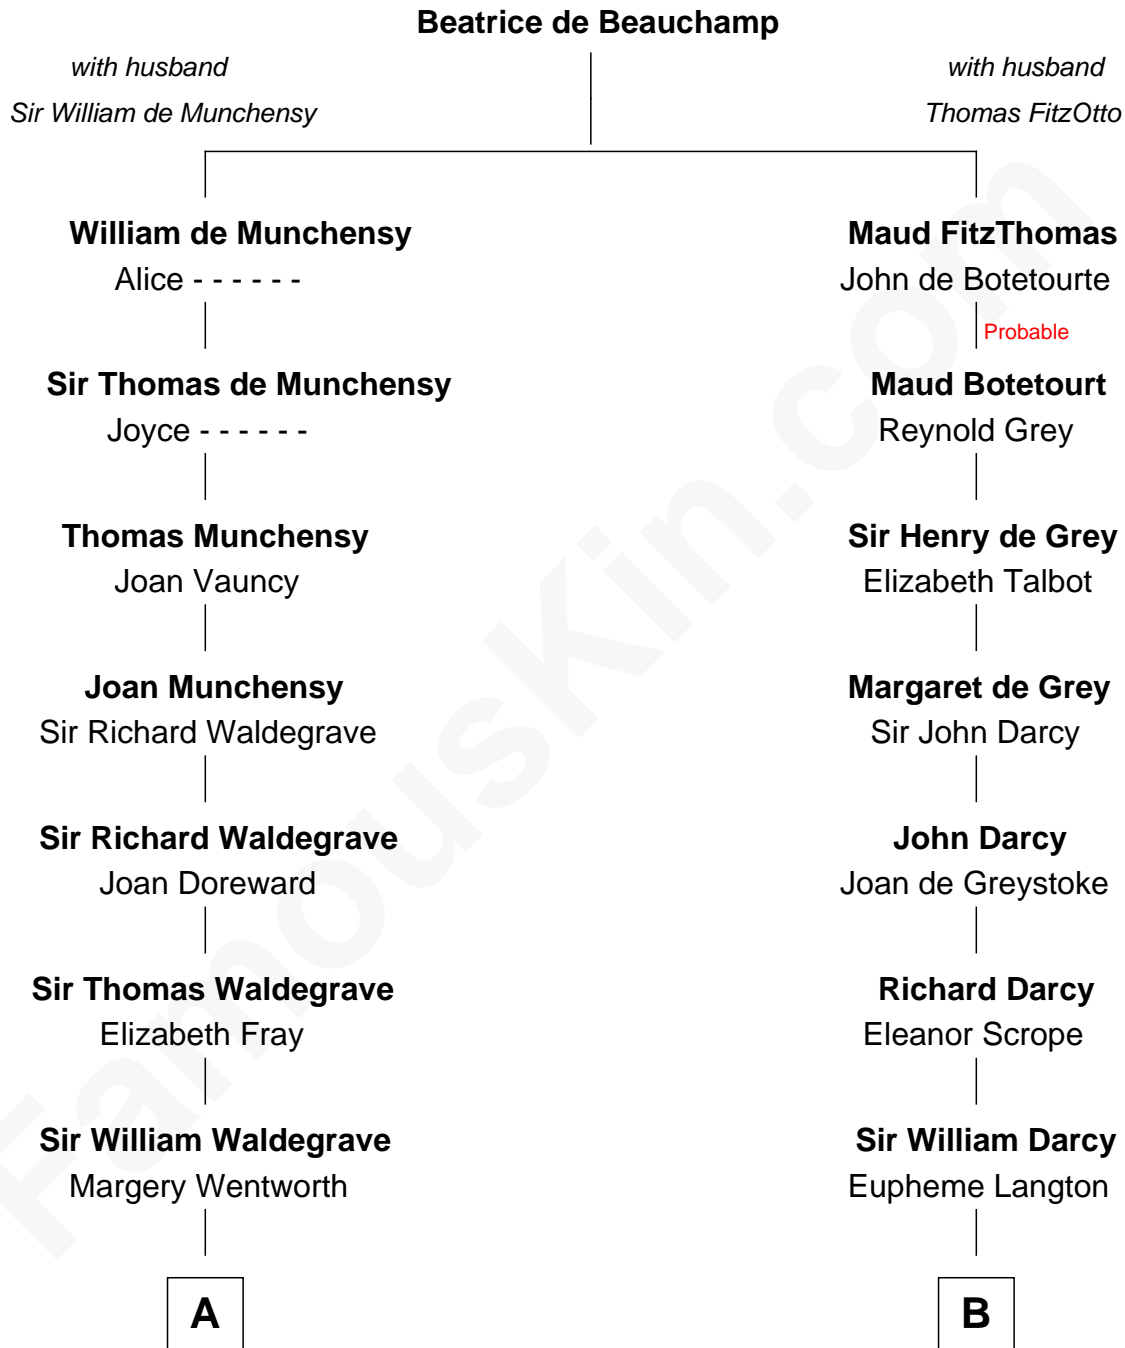

FamousKin.com

Relationship Chart of

Walt Disney

Co-Founder of The Walt Disney Company

15th cousin 5 times removed of

Robert Treat Paine

Signer of the Declaration of Independence

C

—
Eber Call

Violette Lawrence

—
Charles Call

Henrietta Gross

—
Flora Call

Elias Charles Disney

—
Walt Disney

Co-Founder of The Walt Disney Co.