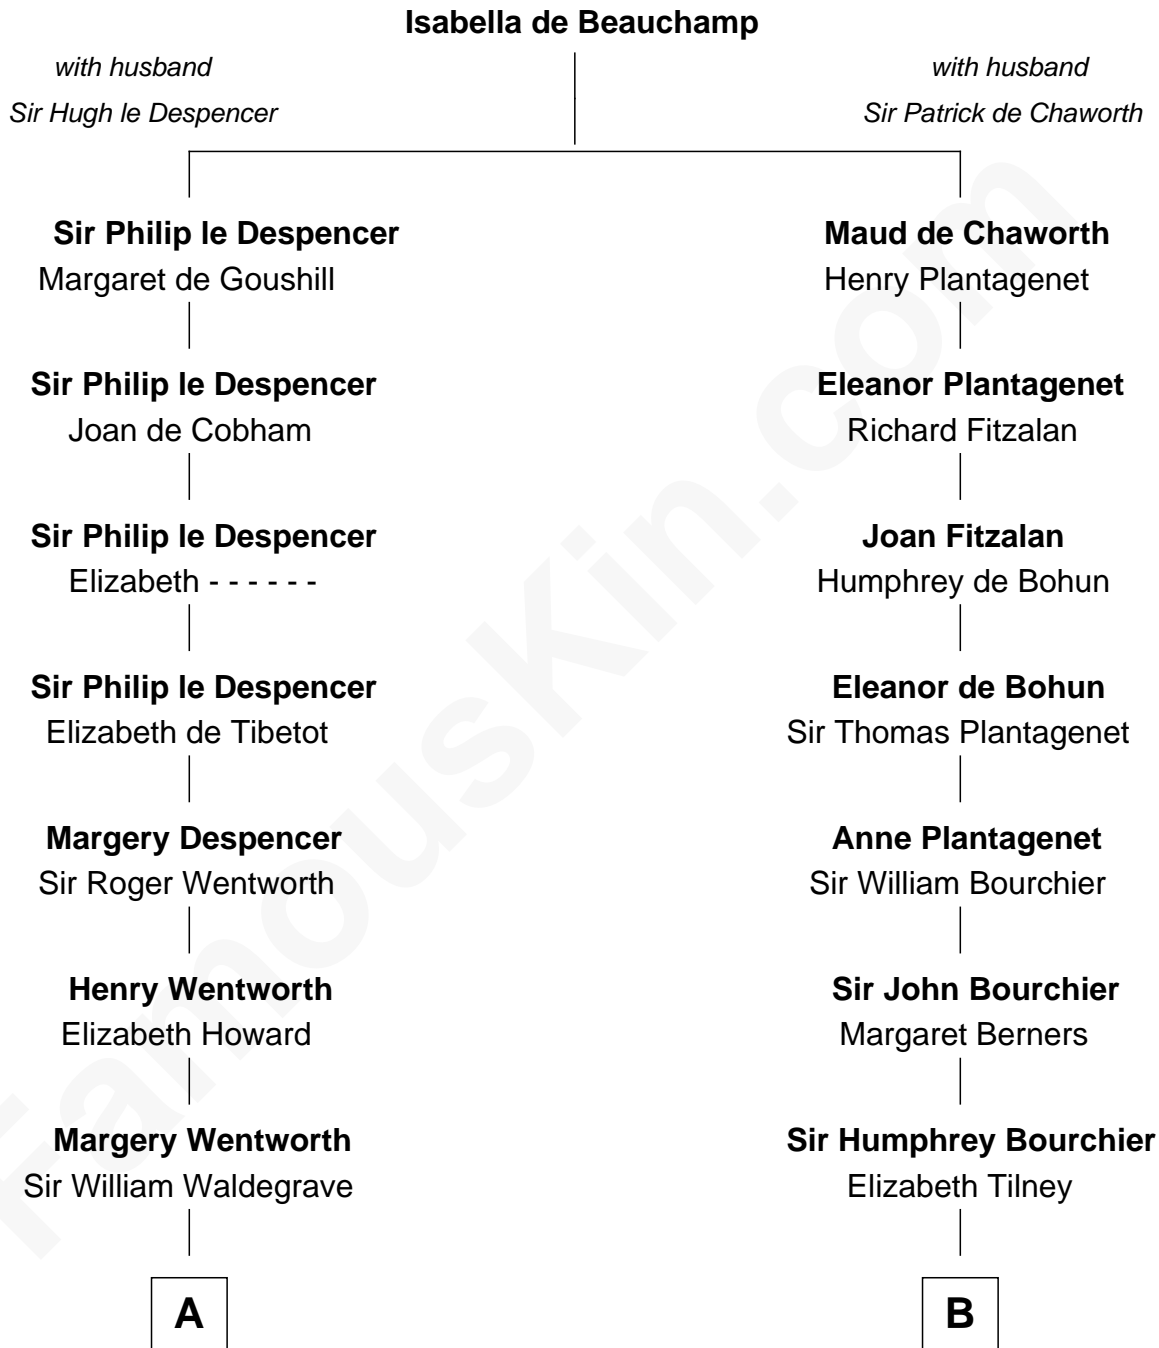

FamousKin.com

Relationship Chart of

Walt Disney

Co-Founder of The Walt Disney Company

16th cousin 4 times removed of

Robert Treat Paine

Signer of the Declaration of Independence

C

—
Eber Call

Violette Lawrence

—
Charles Call

Henrietta Gross

—
Flora Call

Elias Charles Disney

—
Walt Disney

Co-Founder of The Walt Disney Co.