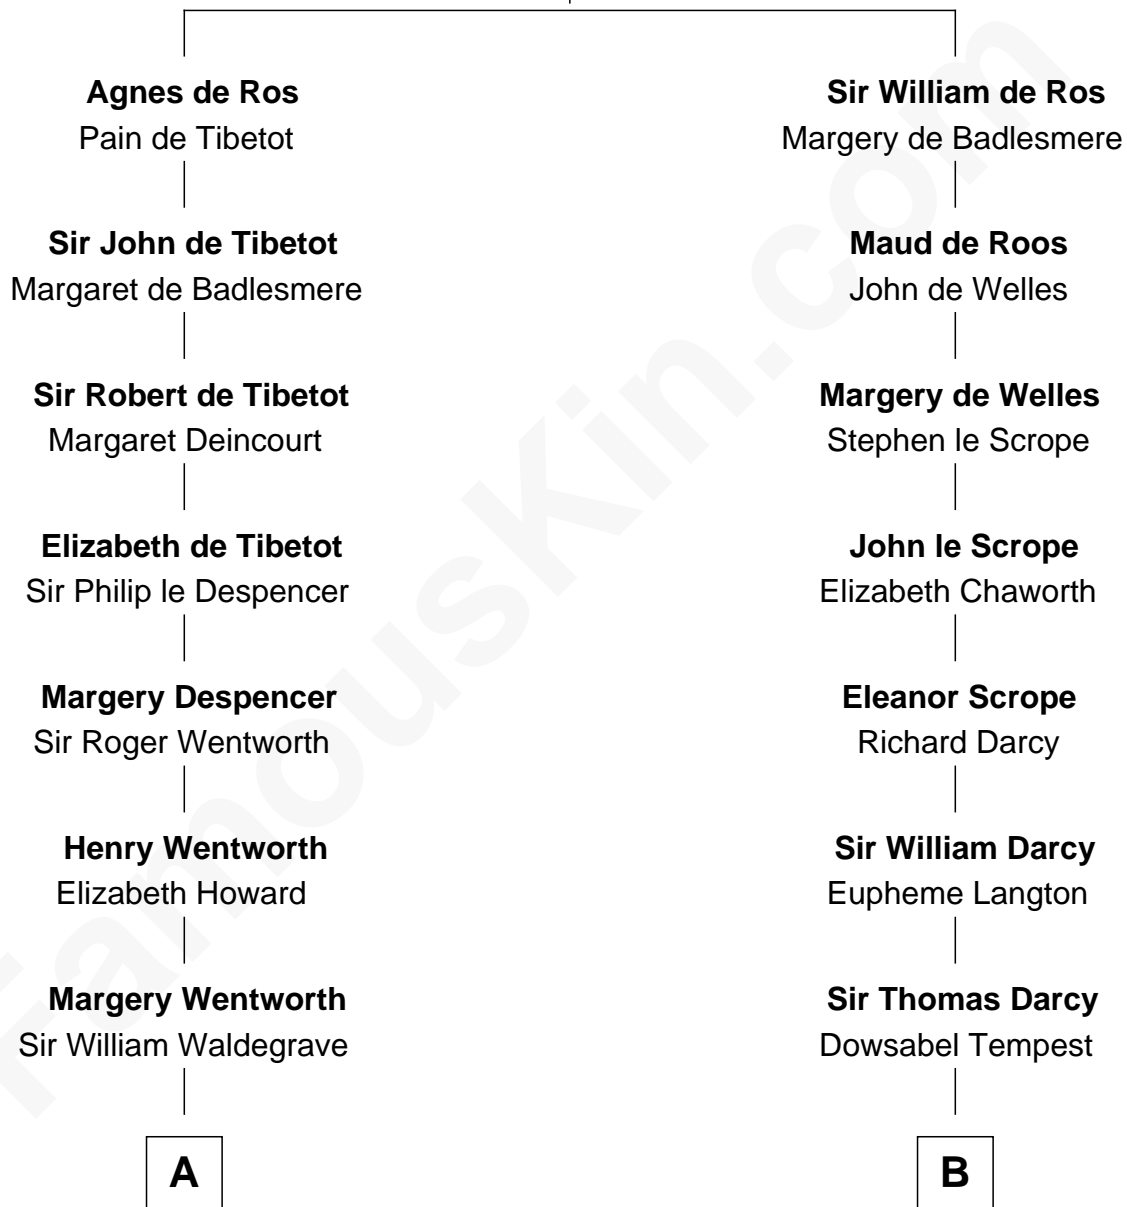

## Relationship Chart of

### Walt Disney

Co-Founder of The Walt Disney Company

14th cousin 6 times removed of

### Robert Treat Paine

Signer of the Declaration of Independence

**William de Ros**  
Maude de Vaux

**C**

—  
**Eber Call**

Violette Lawrence

—  
**Charles Call**

Henrietta Gross