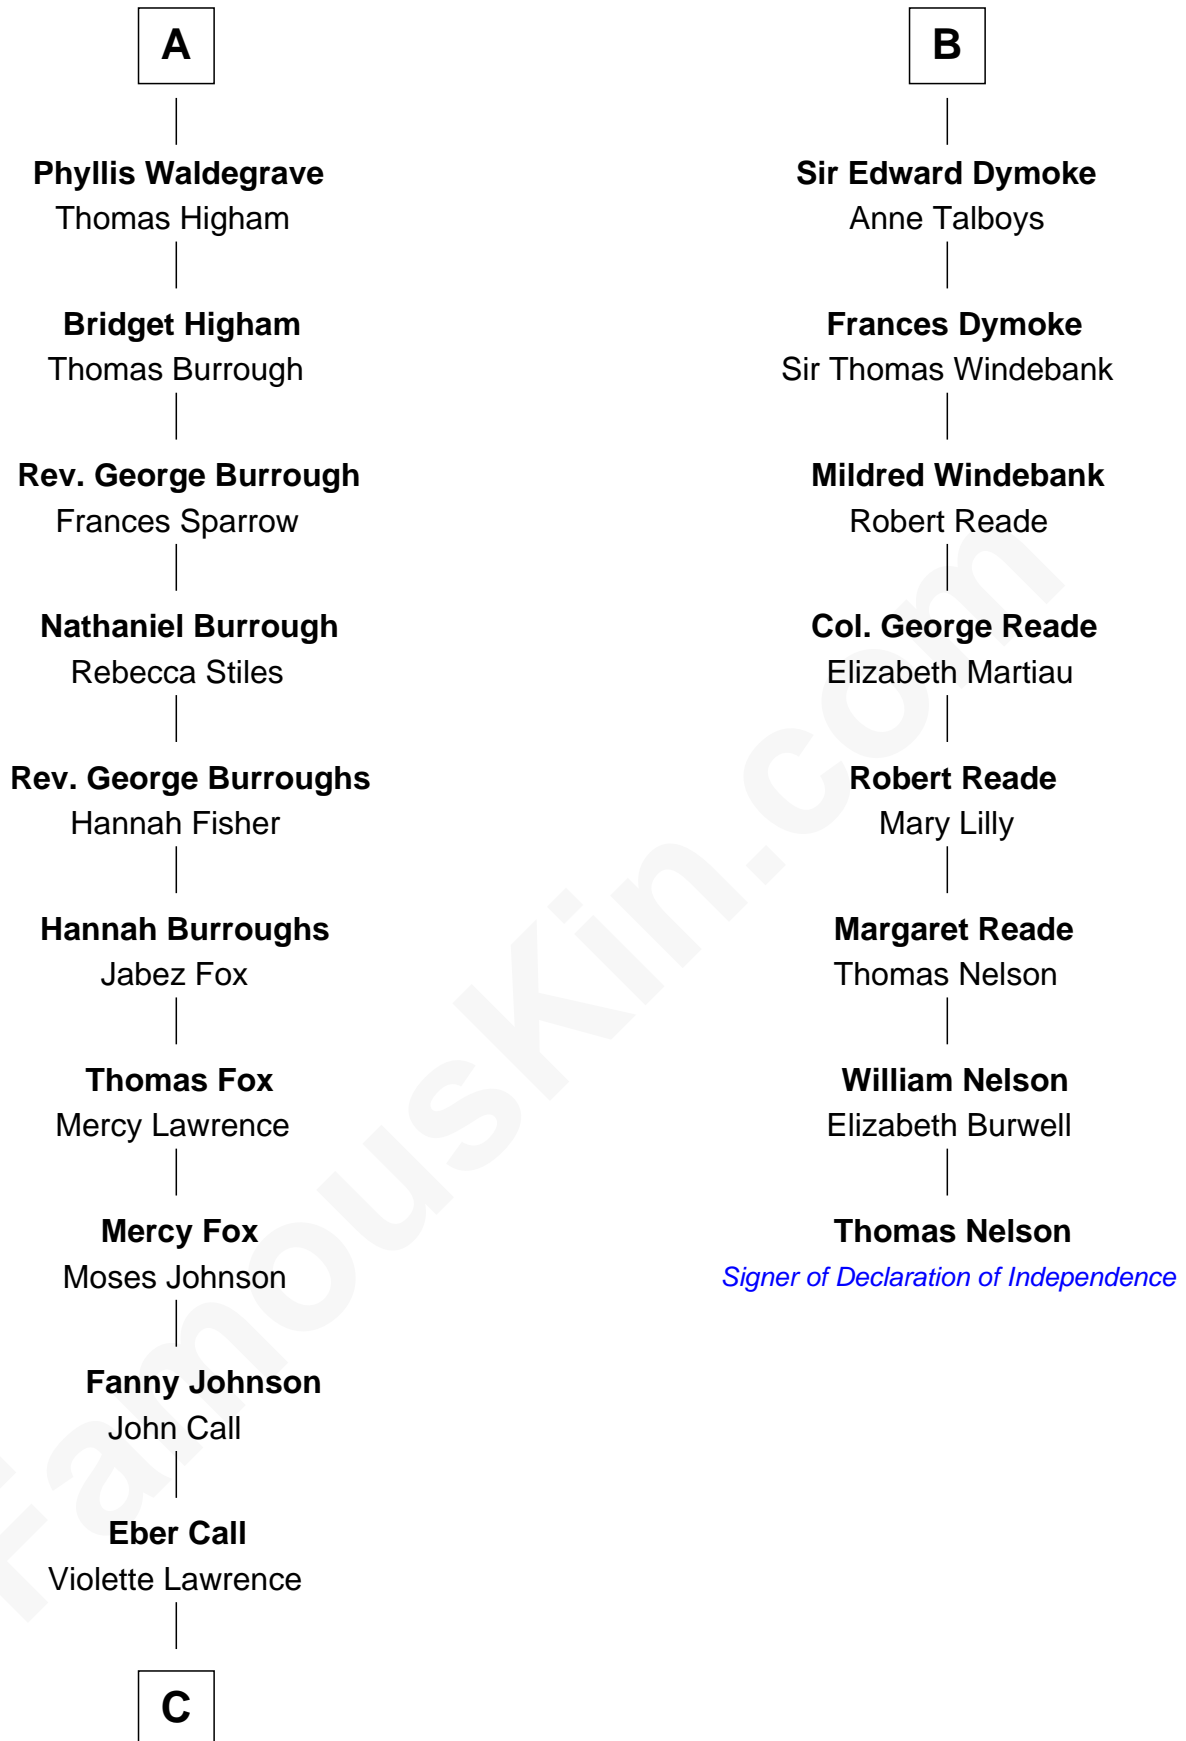

FamousKin.com

Relationship Chart of

Walt Disney

Co-Founder of The Walt Disney Company

14th cousin 5 times removed of

Thomas Nelson

Signer of the Declaration of Independence

Bartholomew de Badlesmere

Margaret de Clare

Margaret de Badlesmere

Sir John de Tibetot

Sir Robert de Tibetot

Margaret Deincourt

Elizabeth de Tibetot

Sir Philip le Despencer

Margery Despencer

Margery de Badlesmere

Sir William de Ros

Maud de Roos

John de Welles

John de Welles

Eleanor de Mowbray

Eudo de Welles

Maud de Greystoke

Sir Lionel de Welles

Joan de Waterton

Margaret de Welles

Sir Thomas Dymoke

Sir Robert Dymoke

Ann Sparrow

B

C