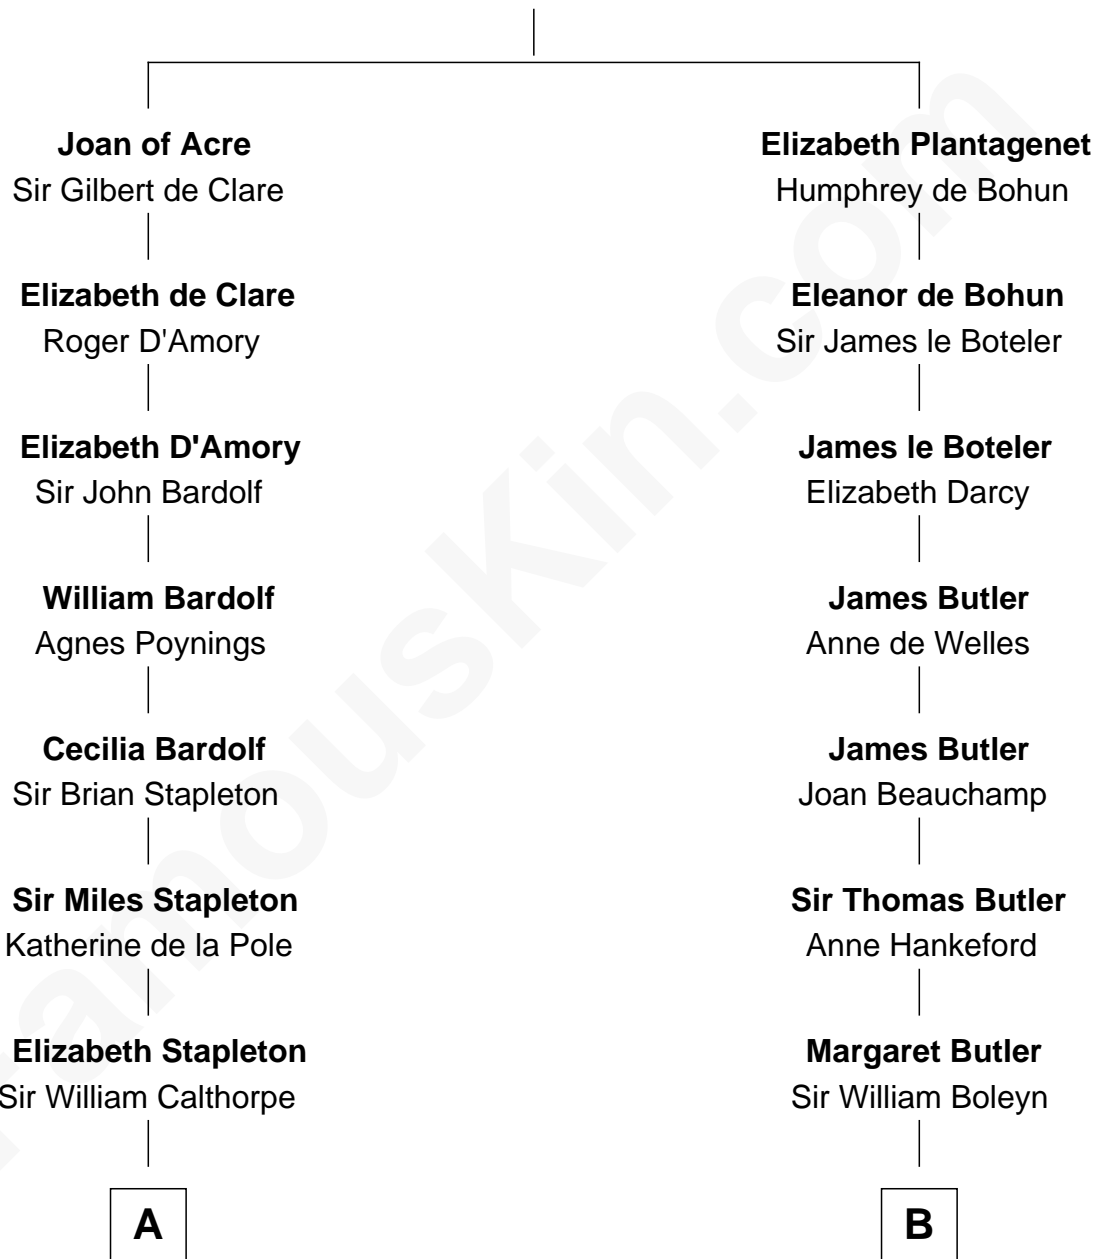

## Relationship Chart of

### Walt Disney

Co-Founder of The Walt Disney Company

16th cousin 5 times removed of

### William Floyd

Signer of the Declaration of Independence

**King Edward I**  
Eleanor of Castile

**C**

—  
**Fanny Johnson**

John Call

—  
**Eber Call**

Violette Lawrence