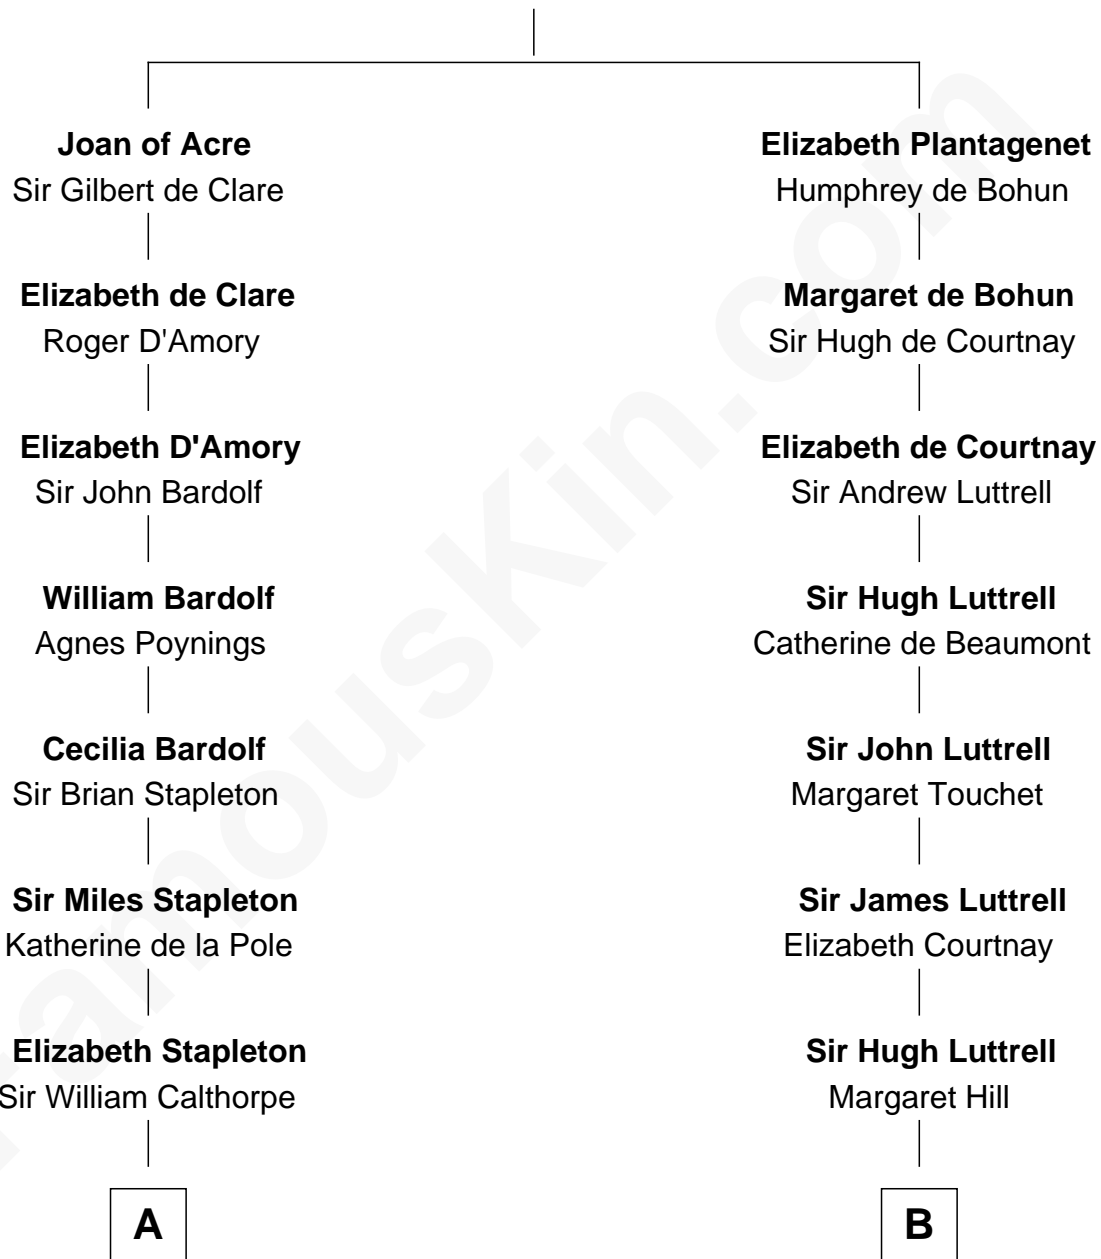

FamousKin.com

Relationship Chart of

Walt Disney

Co-Founder of The Walt Disney Company

15th cousin 6 times removed of

General William Whipple

Signer of the Declaration of Independence

King Edward I
Eleanor of Castile

C

—
Fanny Johnson

John Call

—
Eber Call

Violette Lawrence

—
Charles Call

Henrietta Gross

—
Flora Call