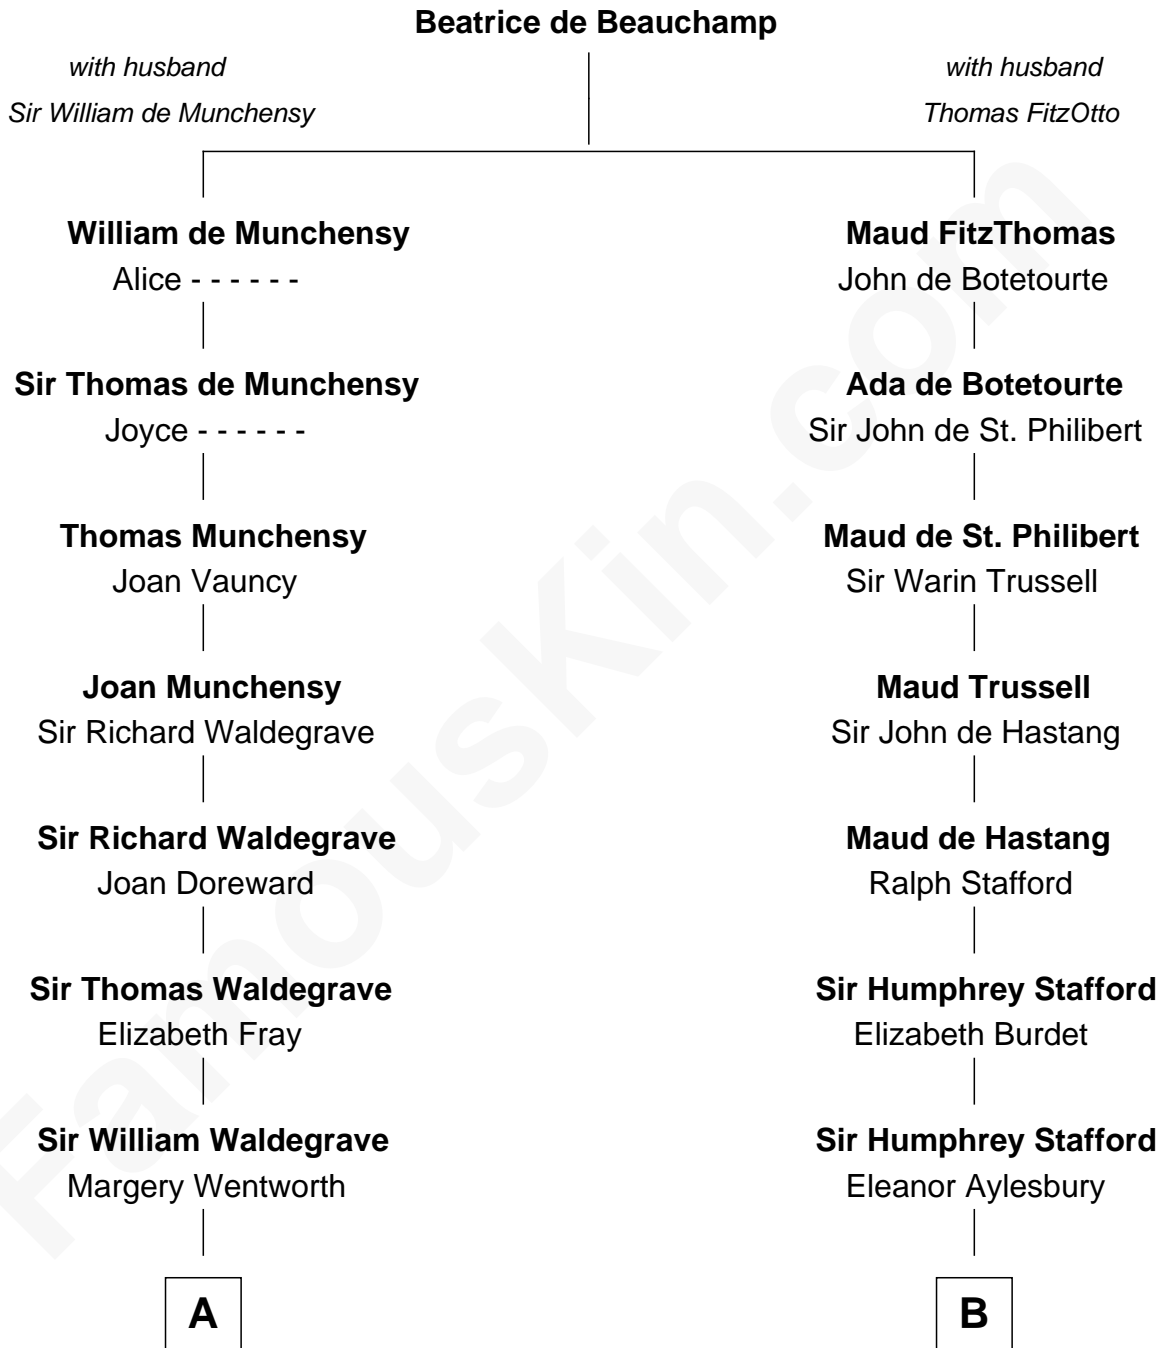

## Relationship Chart of

### Walt Disney

Co-Founder of The Walt Disney Company

17th cousin 3 times removed of

### Robert Townsend

Member of the Culper Spy Ring during the American Revolution

**C**

—  
**Eber Call**

Violette Lawrence

—  
**Charles Call**

Henrietta Gross

—  
**Flora Call**