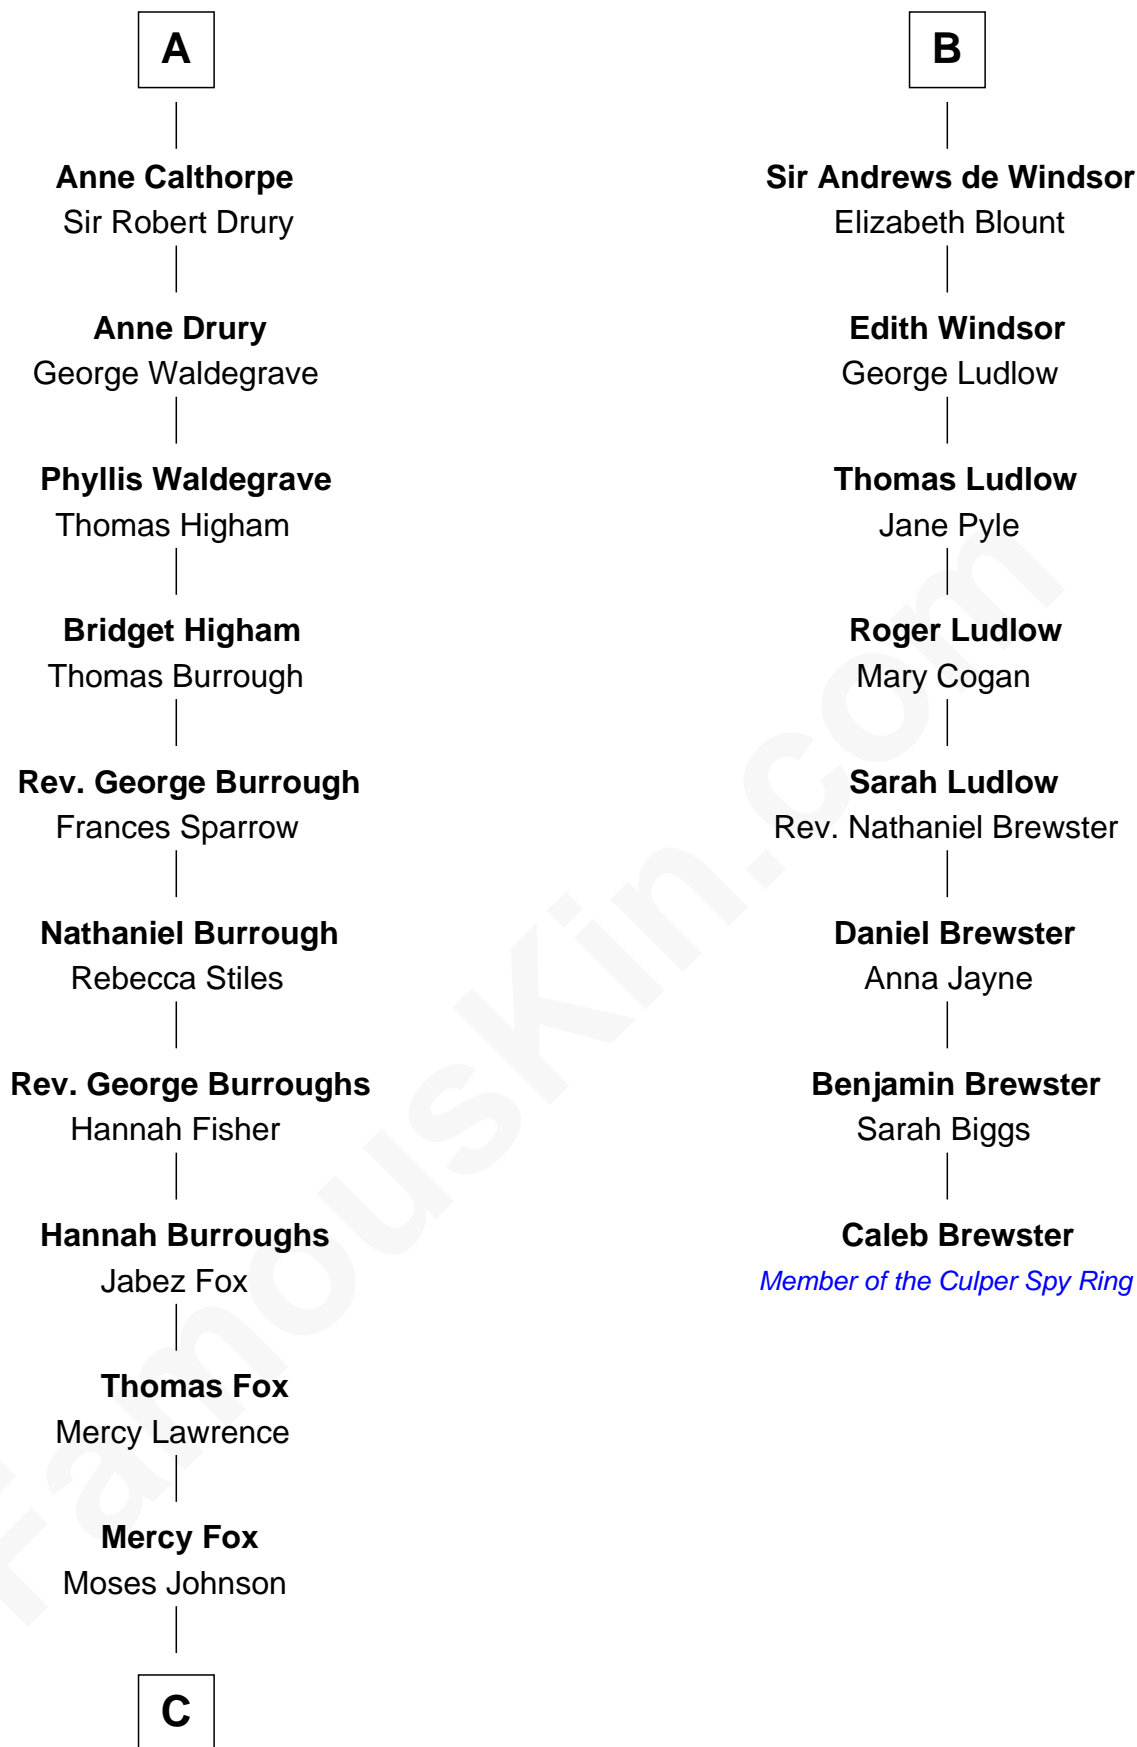

FamousKin.com

Relationship Chart of

Walt Disney

Co-Founder of The Walt Disney Company

14th cousin 7 times removed of

Caleb Brewster

Member of the Culper Spy Ring during the American Revolution

King Edward I
Eleanor of Castile

C

—
Fanny Johnson

John Call

—
Eber Call

Violette Lawrence

—
Charles Call

Henrietta Gross

—
Flora Call