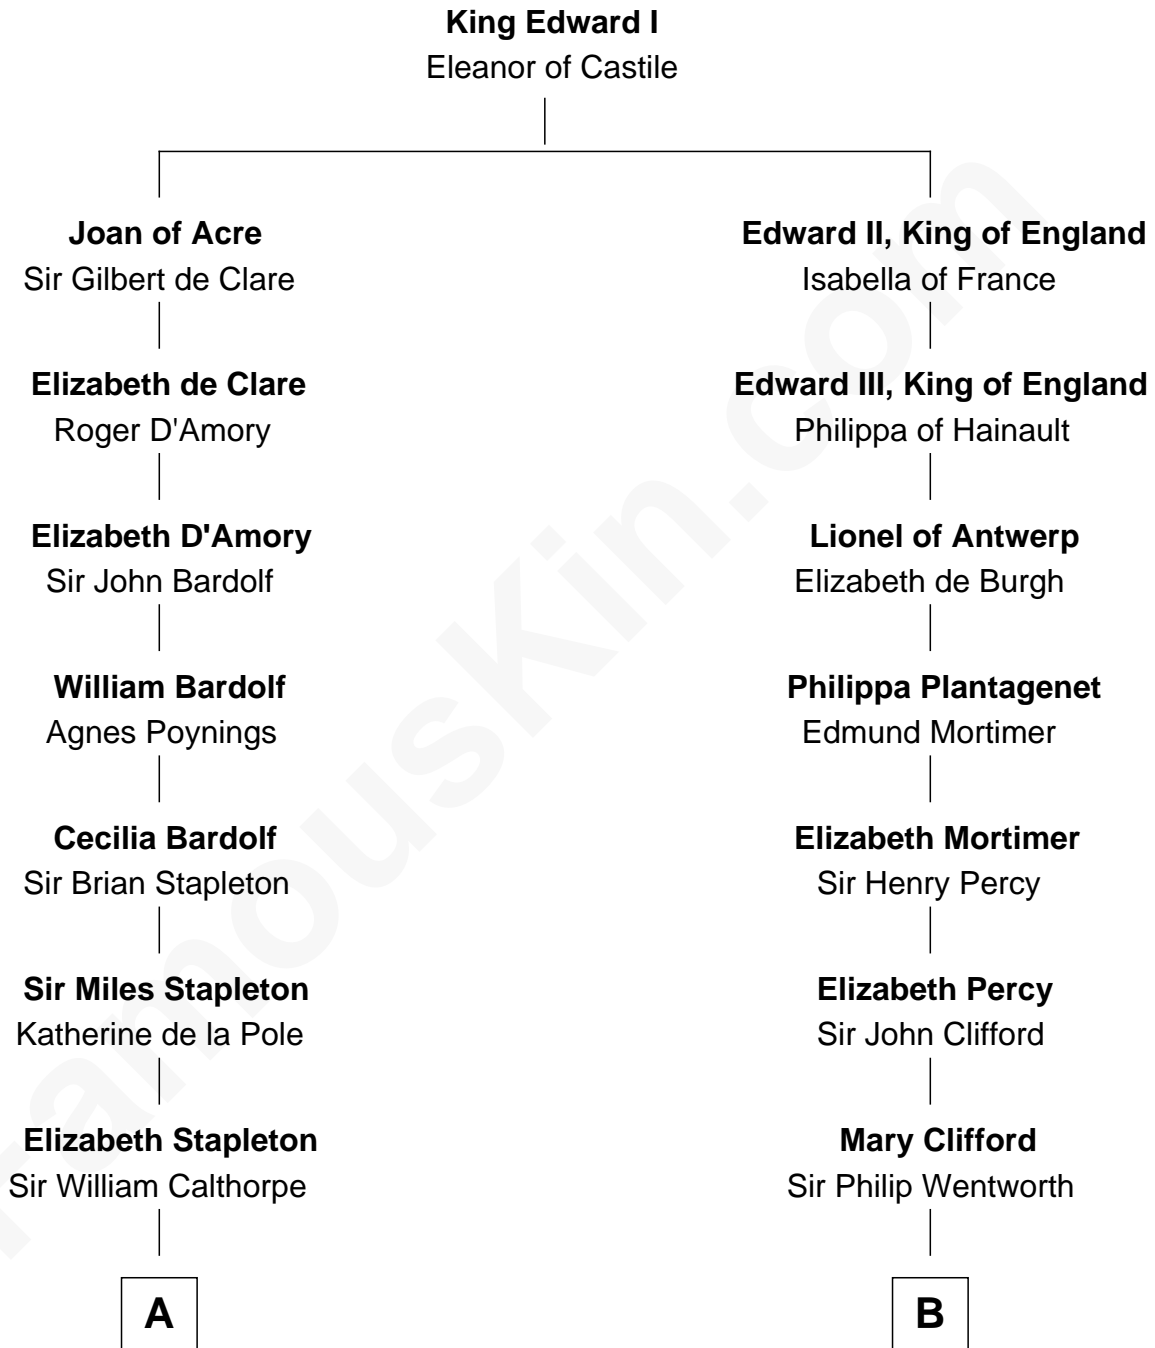

FamousKin.com

Relationship Chart of

Walt Disney

Co-Founder of The Walt Disney Company

15th cousin 6 times removed of

Caesar Rodney

Signer of the Declaration of Independence

C

—
Fanny Johnson

John Call

—
Eber Call

Violette Lawrence

—
Charles Call

Henrietta Gross

—
Flora Call

Elias Charles Disney