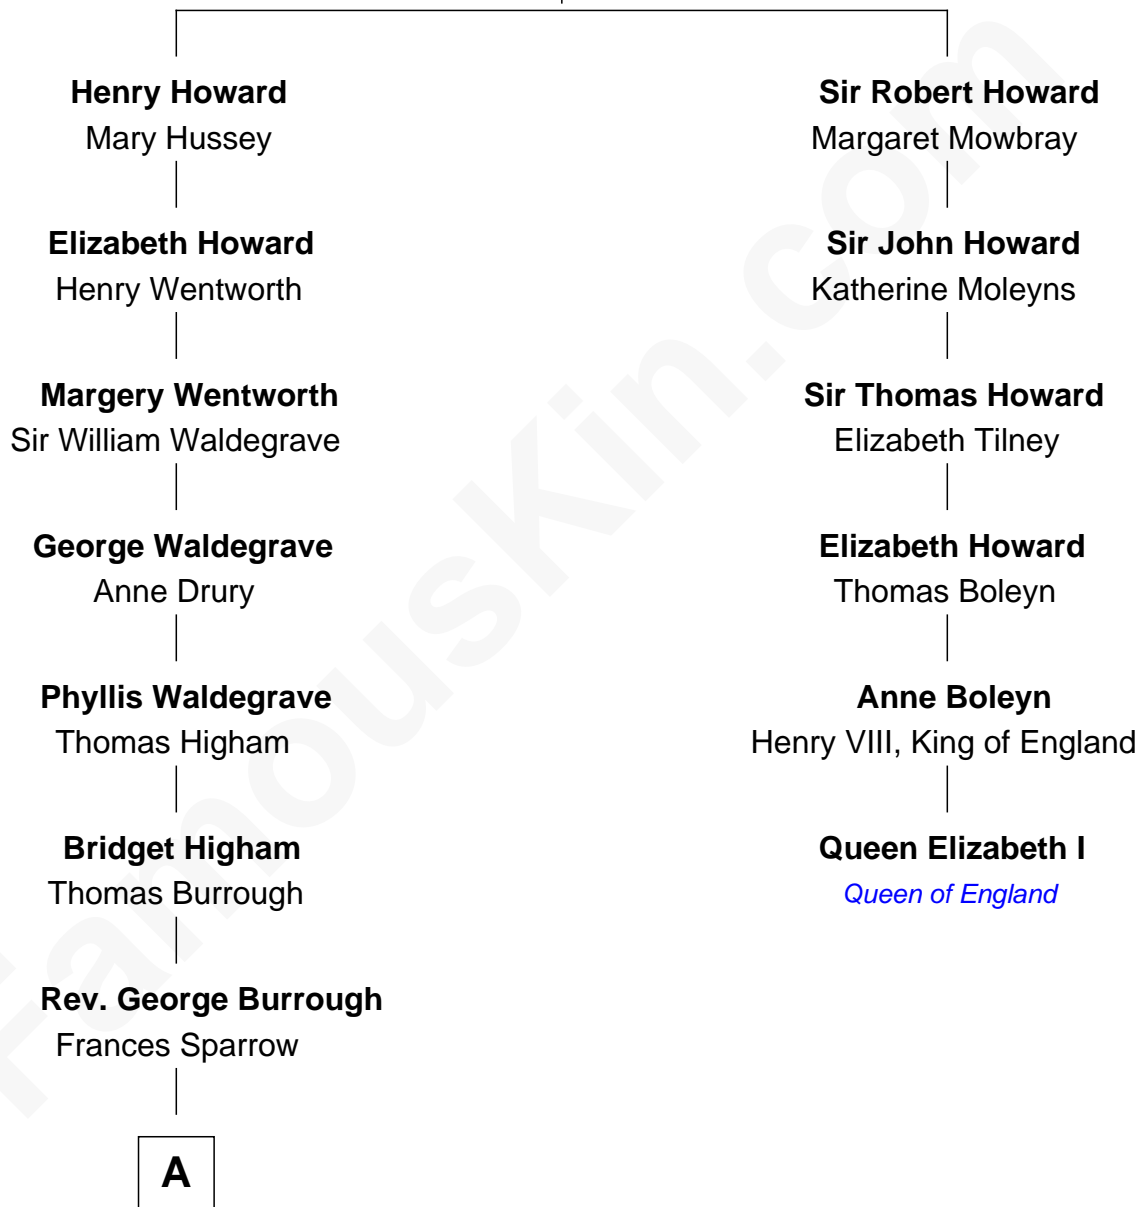

FamousKin.com

Relationship Chart of

Walt Disney

Co-Founder of The Walt Disney Company

5th cousin 11 times removed of

Queen Elizabeth I
Queen of England

Sir John Howard
Alice Tendring

A

—
Nathaniel Burrough

Rebecca Stiles

—
Rev. George Burroughs

Hannah Fisher

—
Hannah Burroughs

Jabez Fox

—
Thomas Fox

Mercy Lawrence