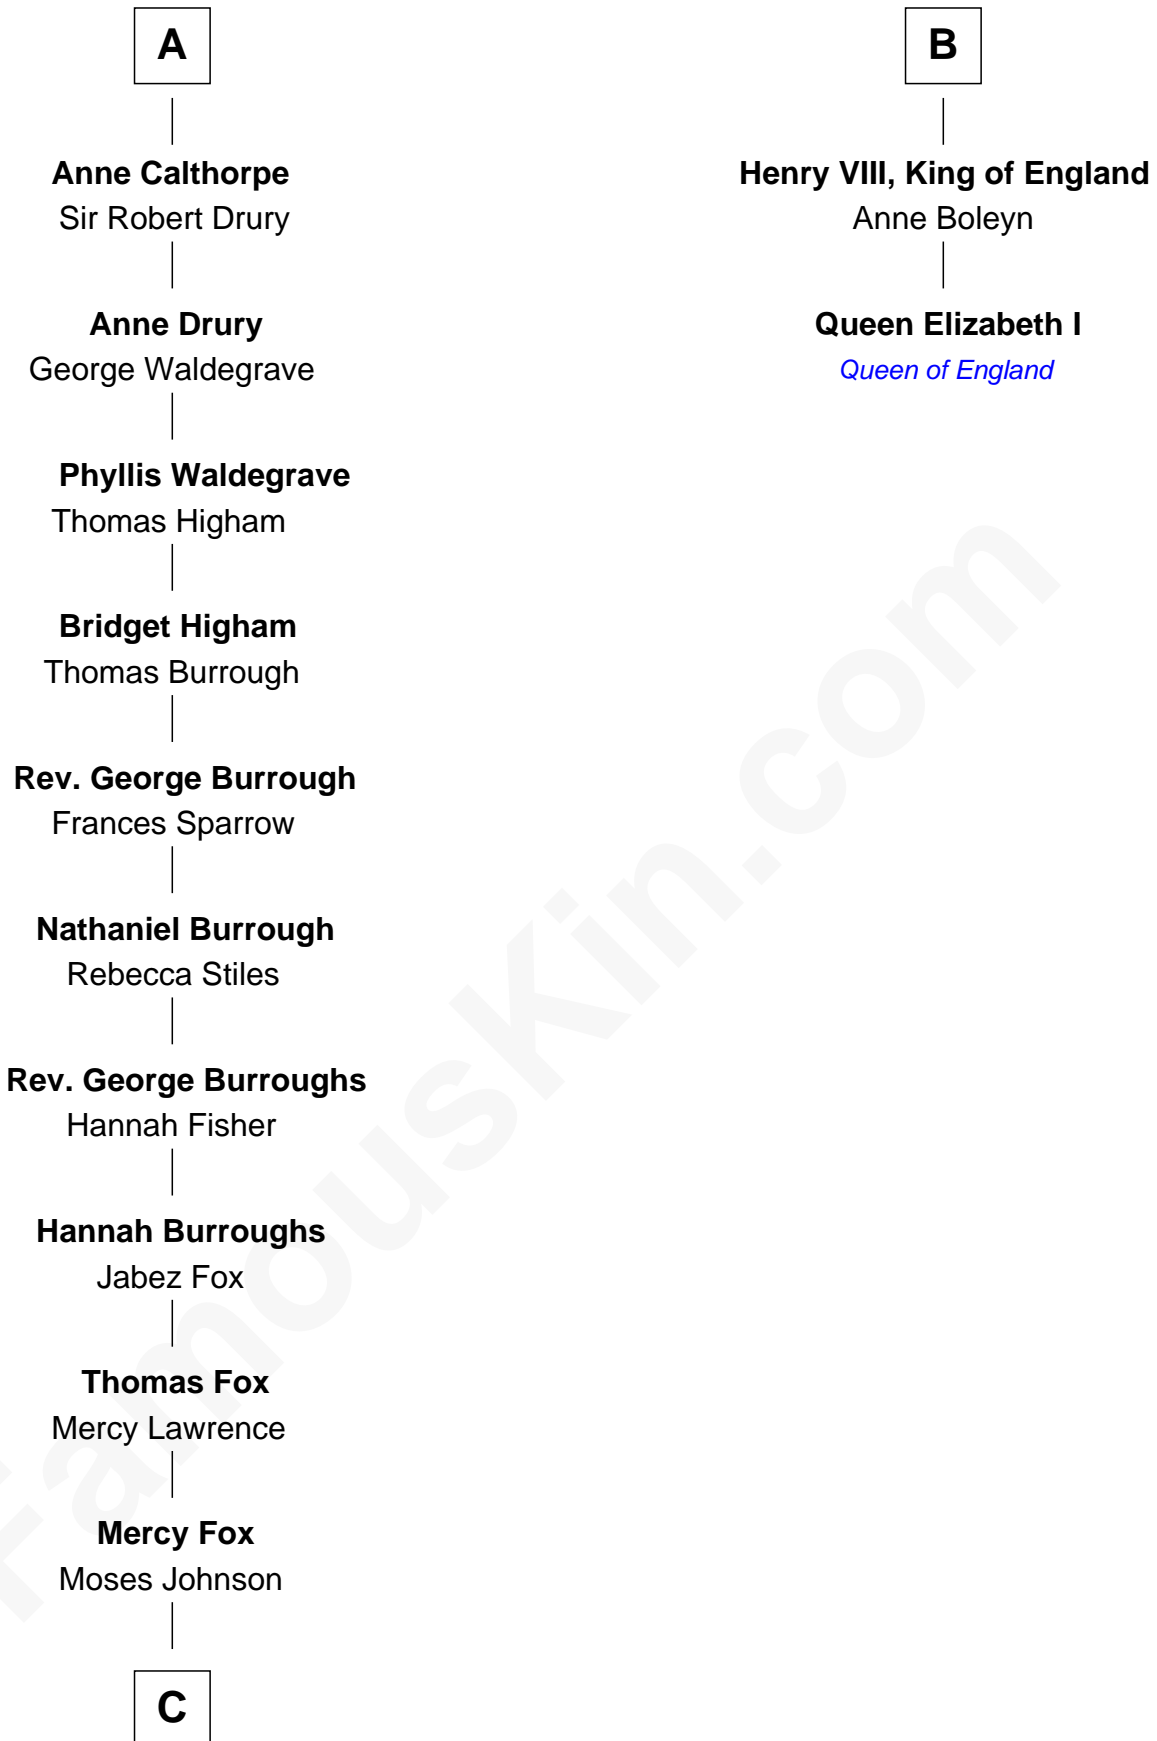

FamousKin.com

Relationship Chart of

Walt Disney

Co-Founder of The Walt Disney Company

8th cousin 13 times removed of

Queen Elizabeth I
Queen of England

C

—
Fanny Johnson

John Call

—
Eber Call

Violette Lawrence

—
Charles Call

Henrietta Gross

—
Flora Call

Elias Charles Disney

—
Walt Disney