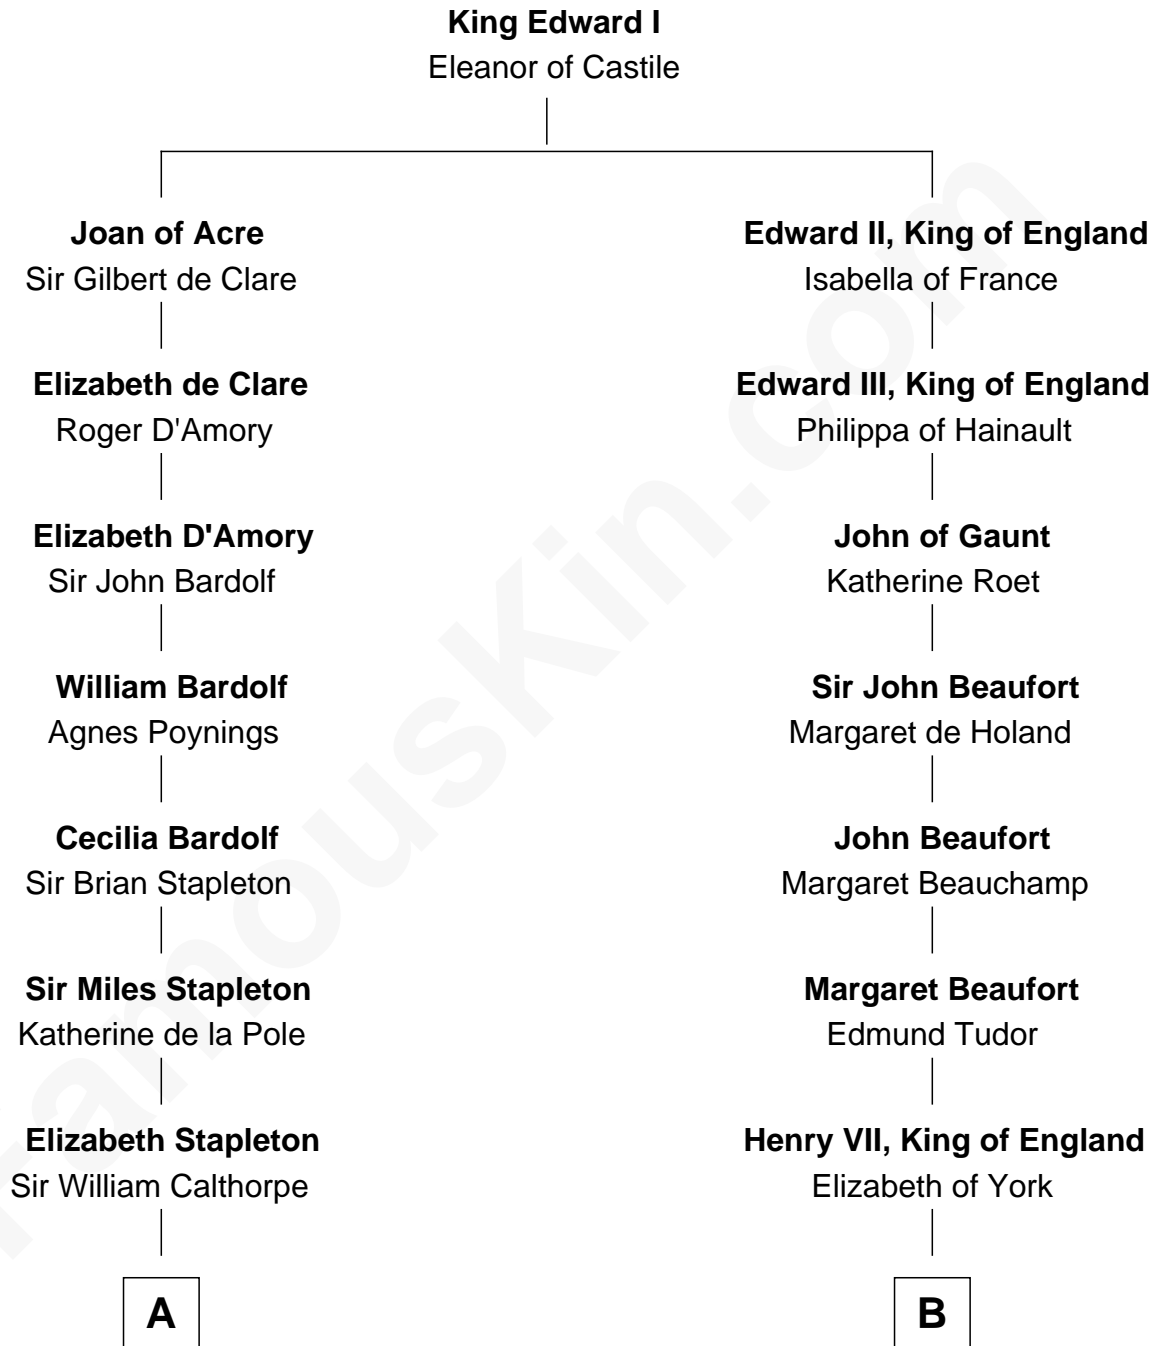

FamousKin.com

Relationship Chart of

Walt Disney

Co-Founder of The Walt Disney Company

8th cousin 13 times removed of

Queen Elizabeth I
Queen of England

C

—
Fanny Johnson

John Call

—
Eber Call

Violette Lawrence

—
Charles Call

Henrietta Gross

—
Flora Call

Elias Charles Disney

—
Walt Disney