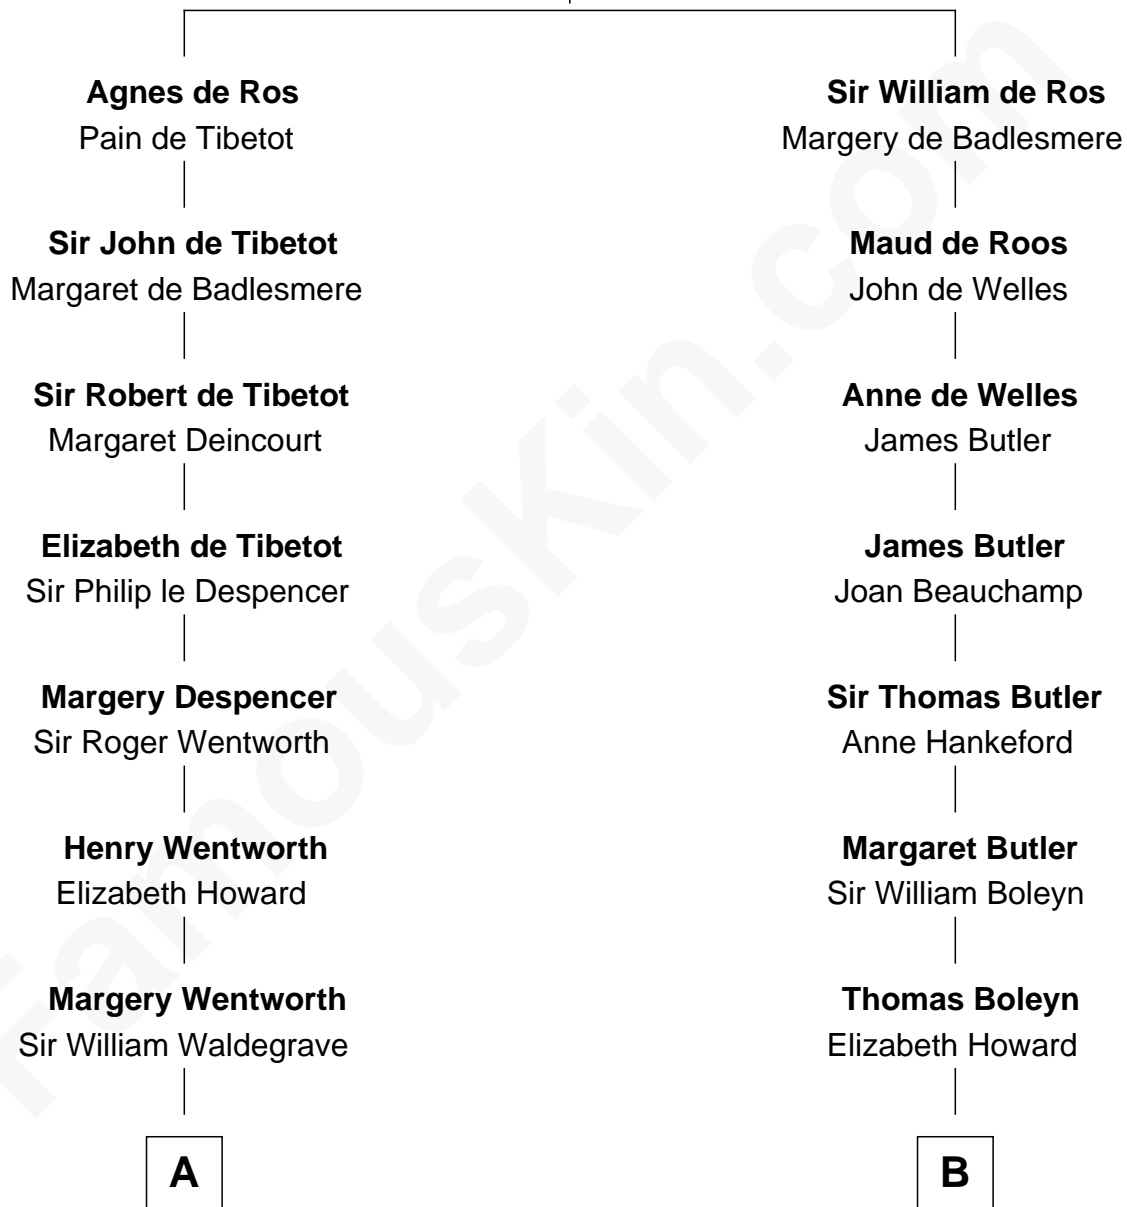

FamousKin.com

Relationship Chart of

Walt Disney

Co-Founder of The Walt Disney Company

8th cousin 12 times removed of

Queen Elizabeth I

Queen of England

William de Ros
Maude de Vaux

C

—
Eber Call

Violette Lawrence

—
Charles Call

Henrietta Gross

—
Flora Call

Elias Charles Disney

—
Walt Disney