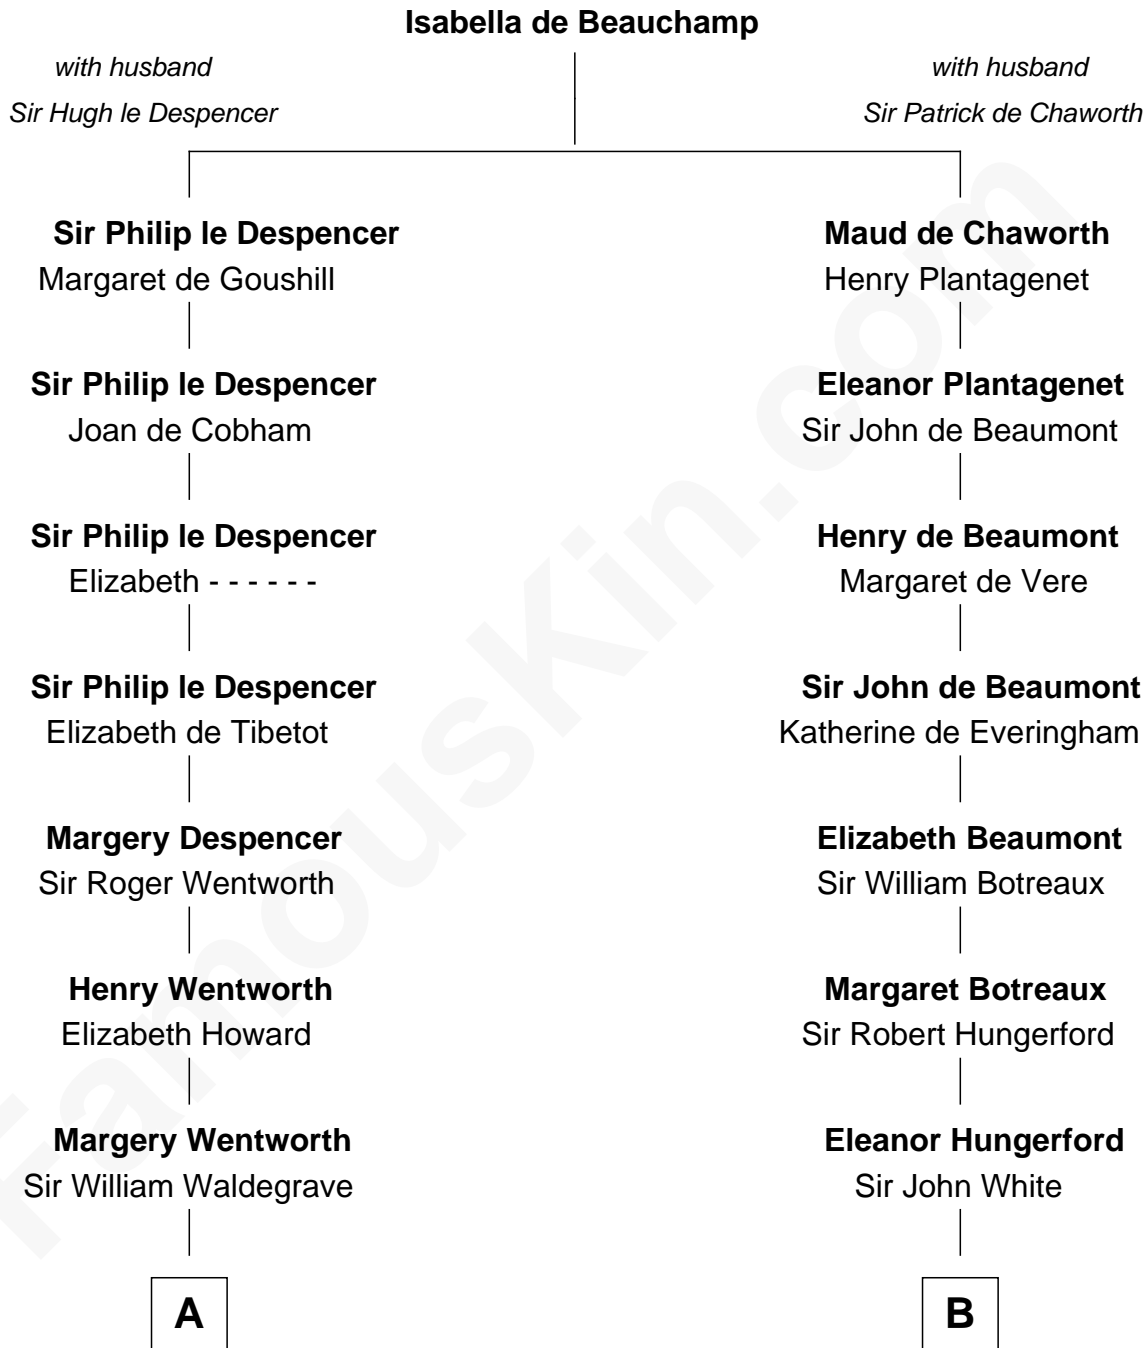

FamousKin.com

Relationship Chart of

Walt Disney

Co-Founder of The Walt Disney Company

19th cousin 1 time removed of

Sir Charles Tupper

6th Prime Minister of Canada

C

Eber Call

Violette Lawrence

Charles Call

Henrietta Gross

Flora Call

Elias Charles Disney

Walt Disney

Co-Founder of The Walt Disney Co.

D

Charles Tupper

Elizabeth West

Rev. Charles Tupper

Miriam Lockhart

Sir Charles Tupper

6th Prime Minister of Canada

FamousKin.com