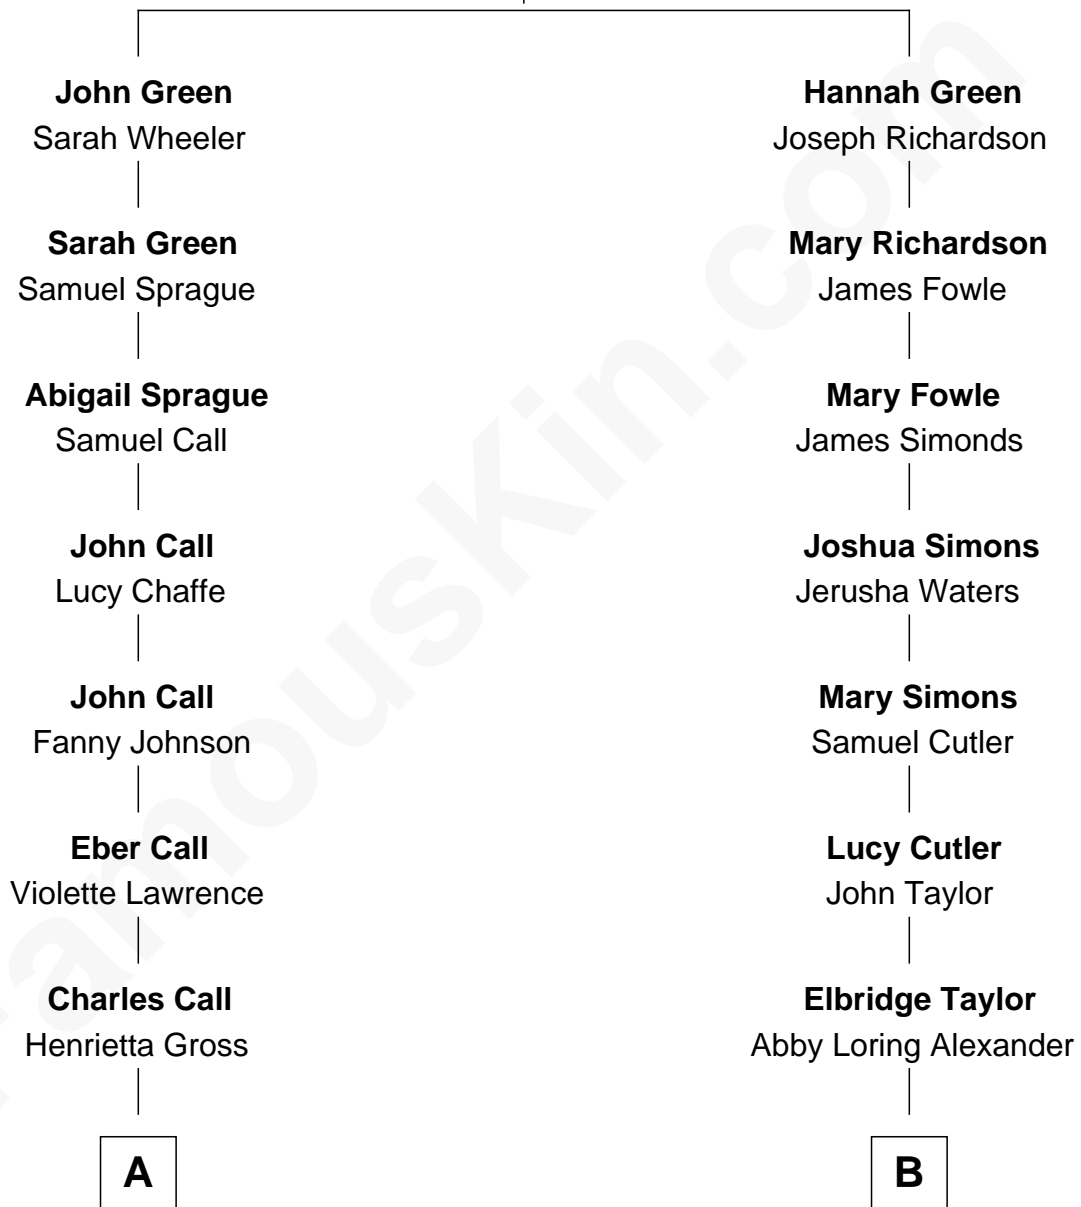

FamousKin.com

Relationship Chart of

Walt Disney

Co-Founder of The Walt Disney Company

8th cousin 4 times removed of

Donnie Wahlberg

Singer and Movie Actor

Thomas Green
Elizabeth - - - - -

A

Flora Call

Elias Charles Disney

Walt Disney

Co-Founder of The Walt Disney Co.

B

John A. Taylor

Mary Elizabeth Hale

Alma Elizabeth Taylor

George W. McKittrick

Ellen Floyd McKittrick

Edward Brisbois

Leone Floyd Brisbois

Arthur Ambrose Donnelly

Alma Elaine Donnelly

Donald Edward Wahlberg