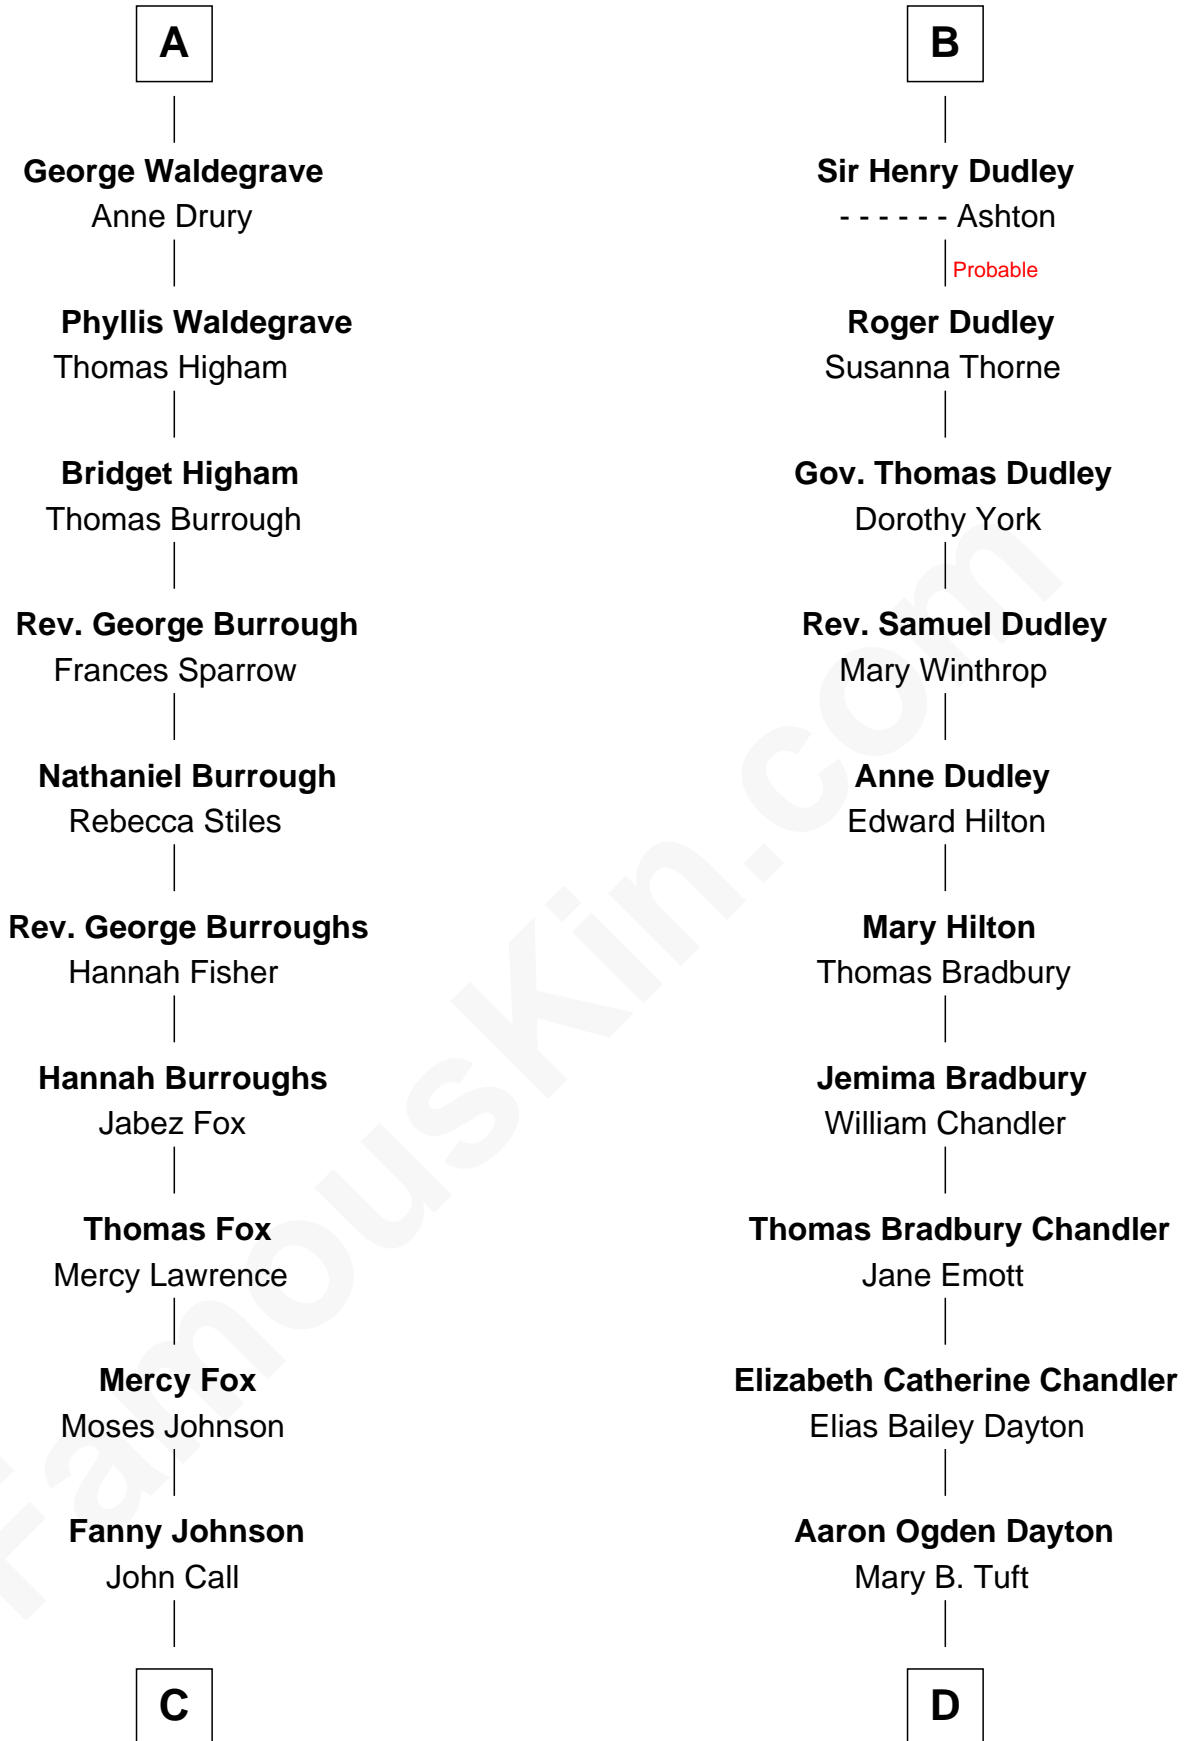

FamousKin.com

Relationship Chart of

Walt Disney

Co-Founder of The Walt Disney Company

20th cousin 1 time removed of

Christopher Reeve
Movie Actor

Eudo la Zouche
Milicent de Cantilupe

C