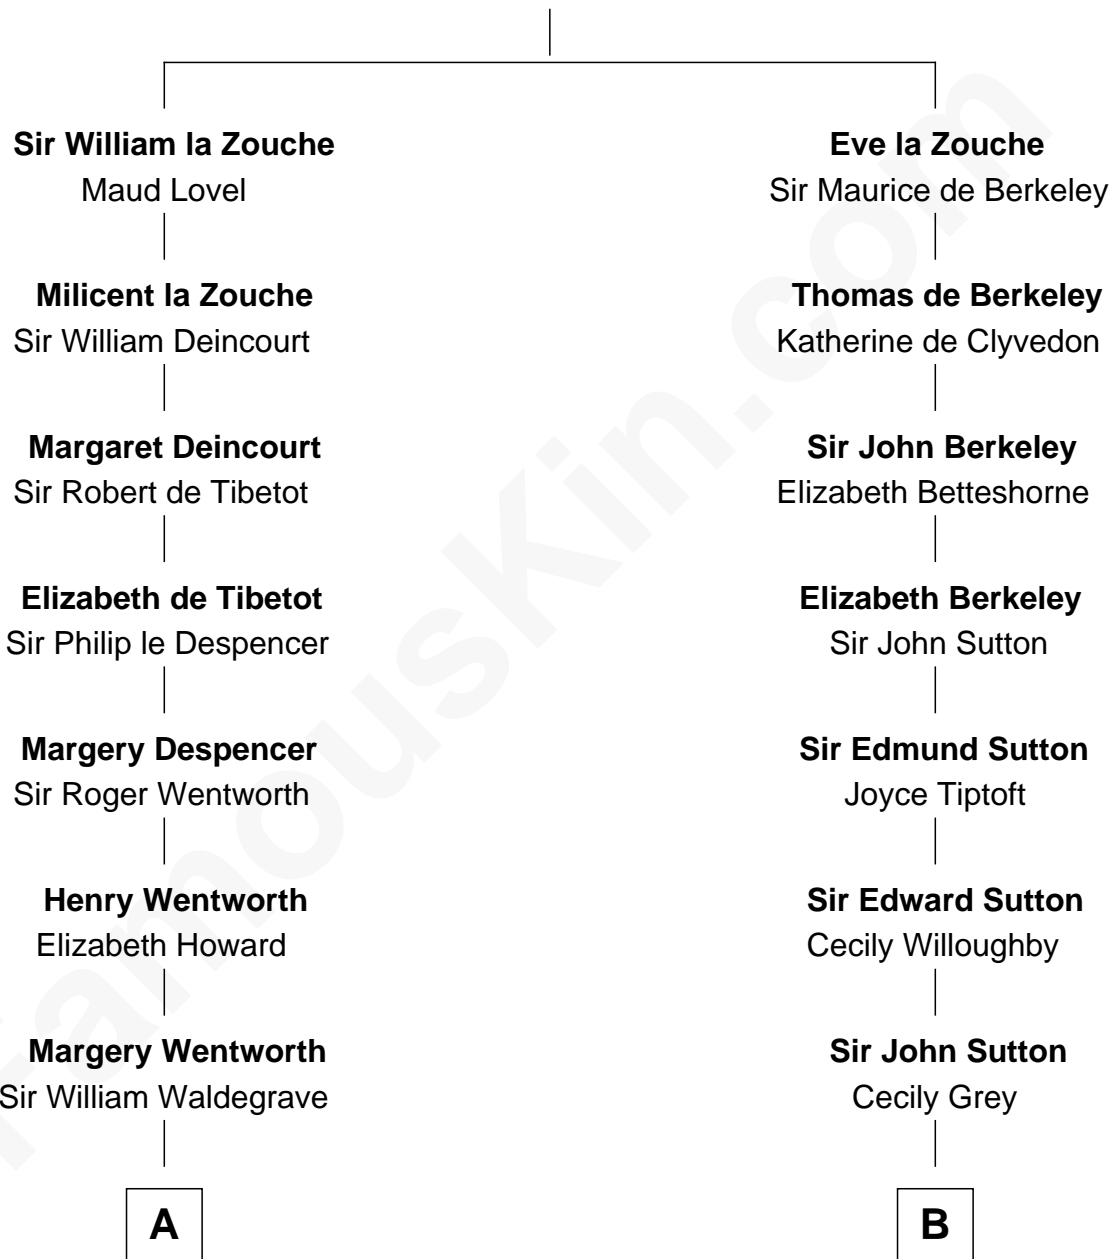

FamousKin.com

Relationship Chart of

Walt Disney

Co-Founder of The Walt Disney Company

20th cousin 1 time removed of

Christopher Reeve
Movie Actor

Eudo la Zouche
Milicent de Cantilupe

C

Eber Call

Violette Lawrence

Charles Call

Henrietta Gross

Flora Call

Elias Charles Disney

Walt Disney

Co-Founder of The Walt Disney Co.