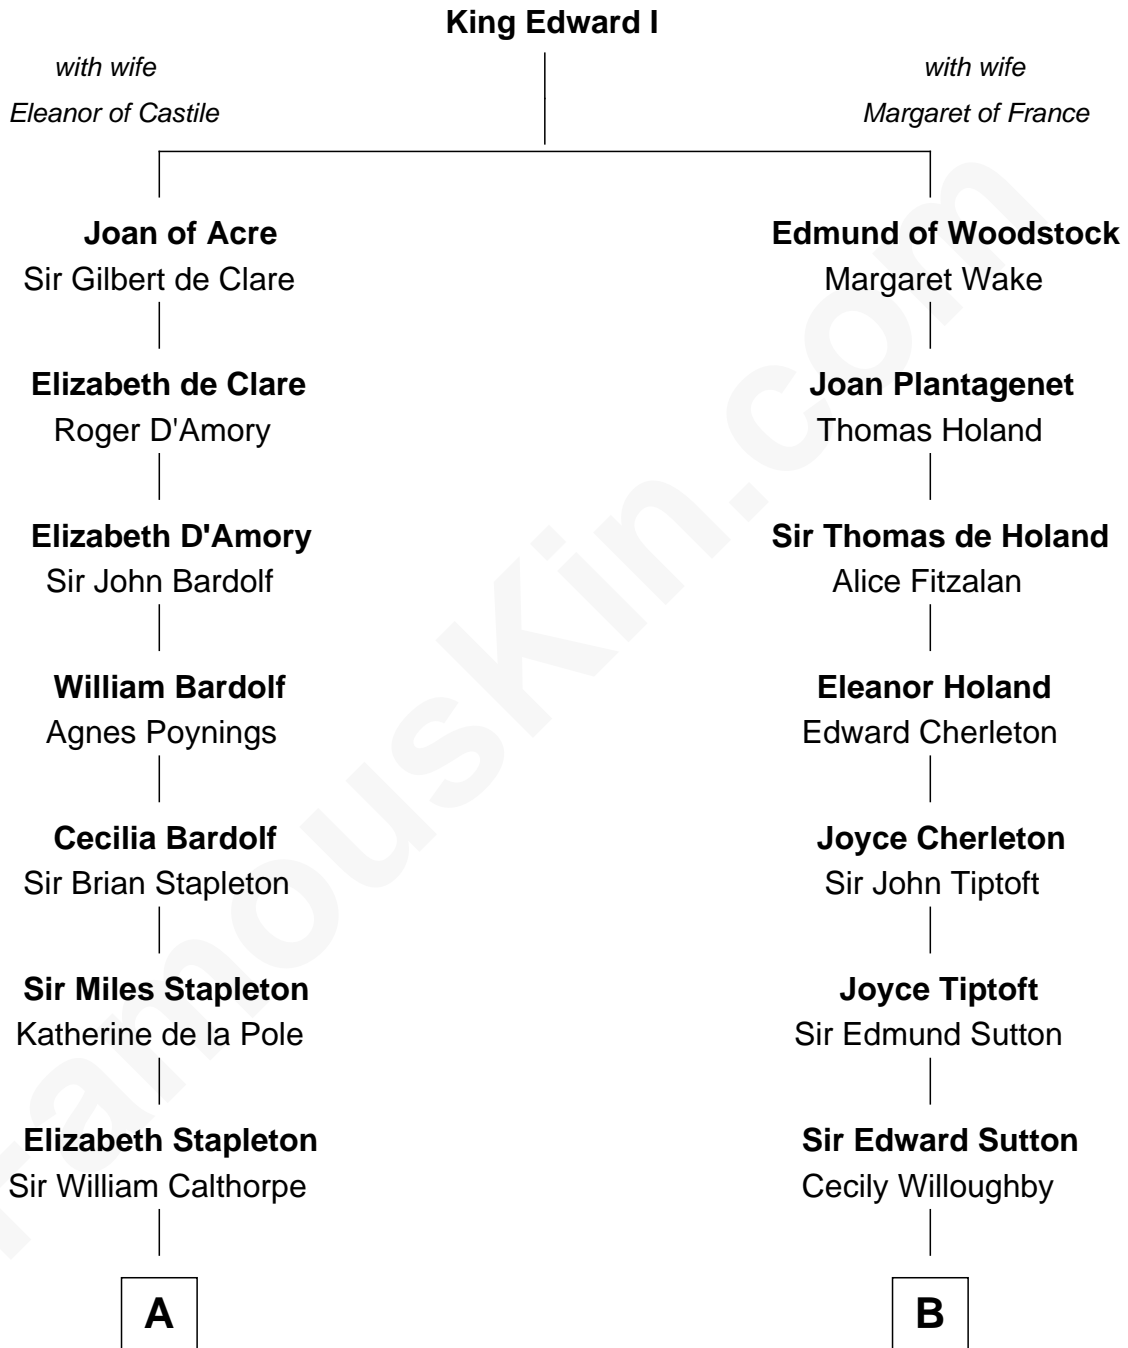

FamousKin.com

Relationship Chart of

Walt Disney

Co-Founder of The Walt Disney Company

18th cousin 3 times removed of

Colonel Robert Gould Shaw

U.S. Civil War leader of film "Glory" fame

C

Fanny Johnson

John Call

Eber Call

Violette Lawrence

Charles Call

Henrietta Gross

Flora Call

Elias Charles Disney

Walt Disney

Co-Founder of The Walt Disney Co.

D

Francis George Shaw

Sarah Blake Sturgis

Colonel Robert Gould Shaw

Main character in film "Glory"

FamousKin.com