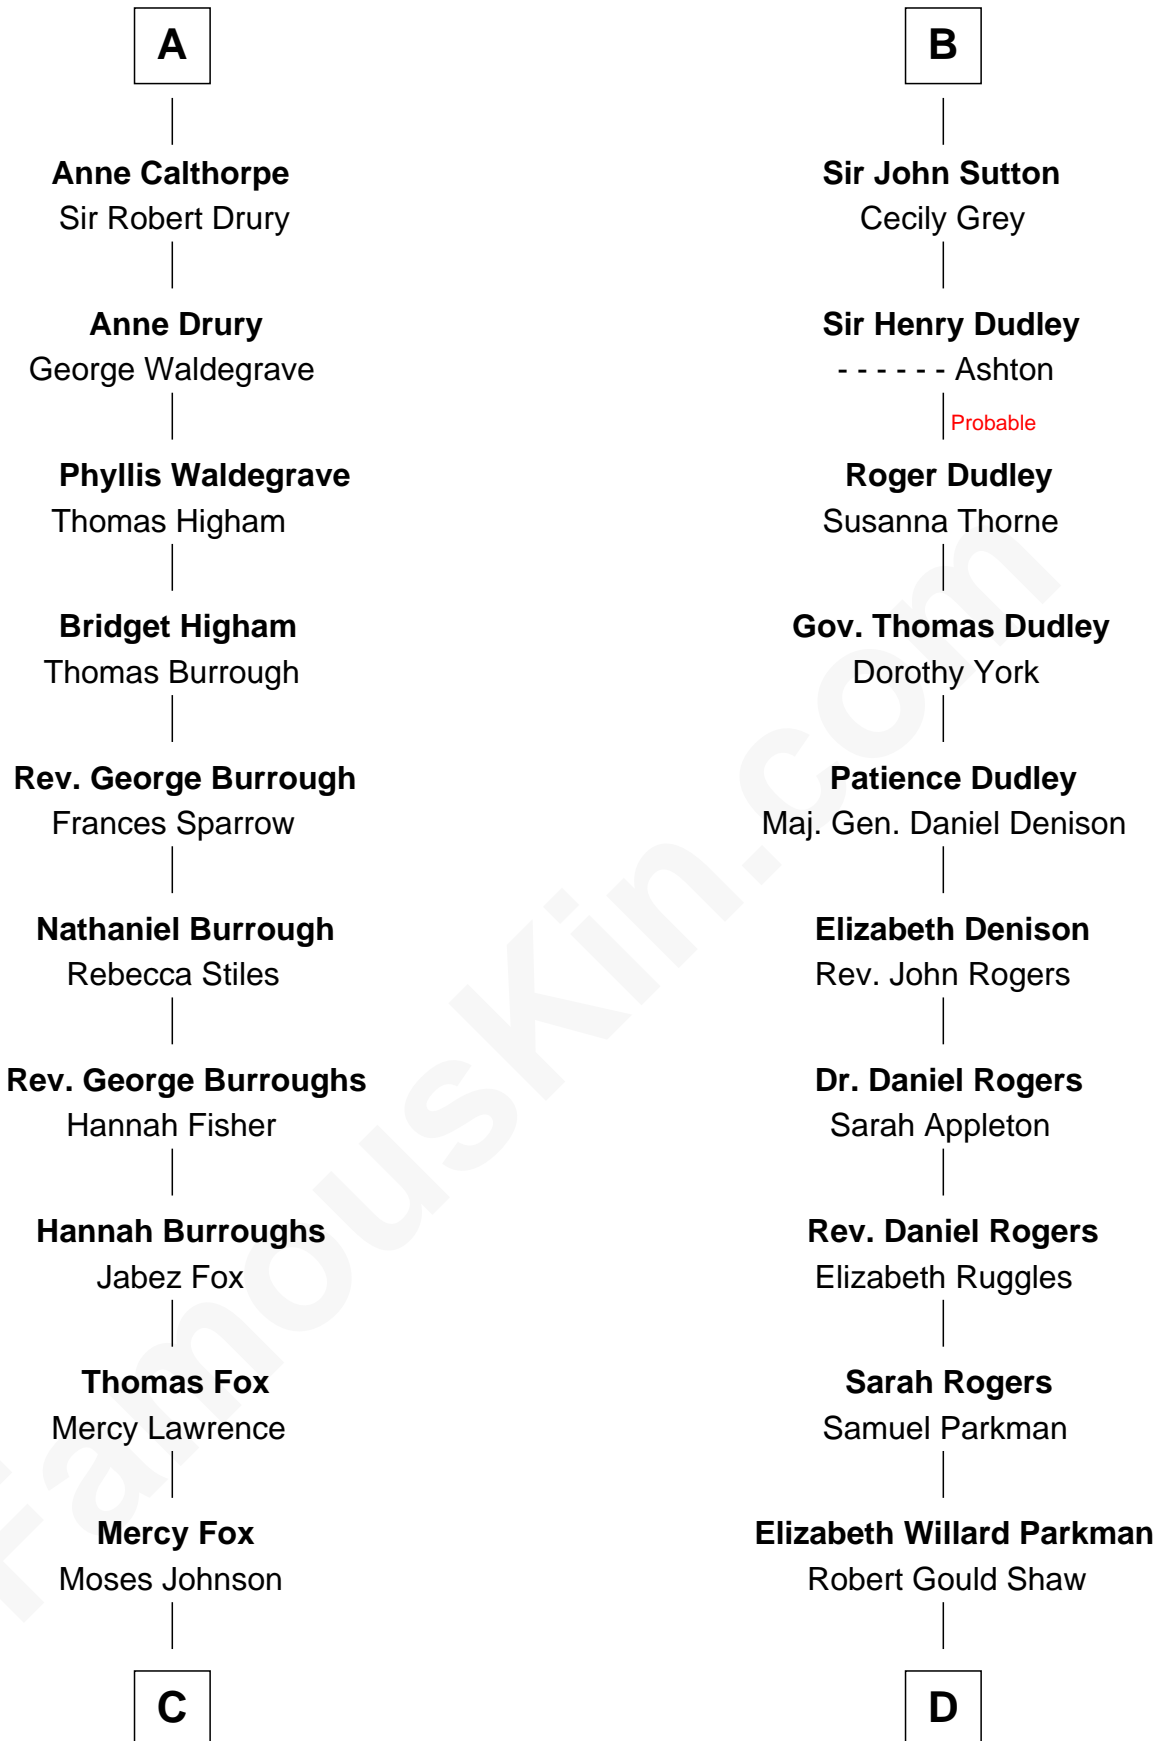

FamousKin.com

Relationship Chart of

Walt Disney

Co-Founder of The Walt Disney Company

18th cousin 3 times removed of

Colonel Robert Gould Shaw

U.S. Civil War leader of film "Glory" fame

C

Fanny Johnson

John Call

Eber Call

Violette Lawrence

Charles Call

Henrietta Gross

Flora Call

Elias Charles Disney

Walt Disney

Co-Founder of The Walt Disney Co.

D

Francis George Shaw

Sarah Blake Sturgis

Colonel Robert Gould Shaw

Main character in film "Glory"

FamousKin.com