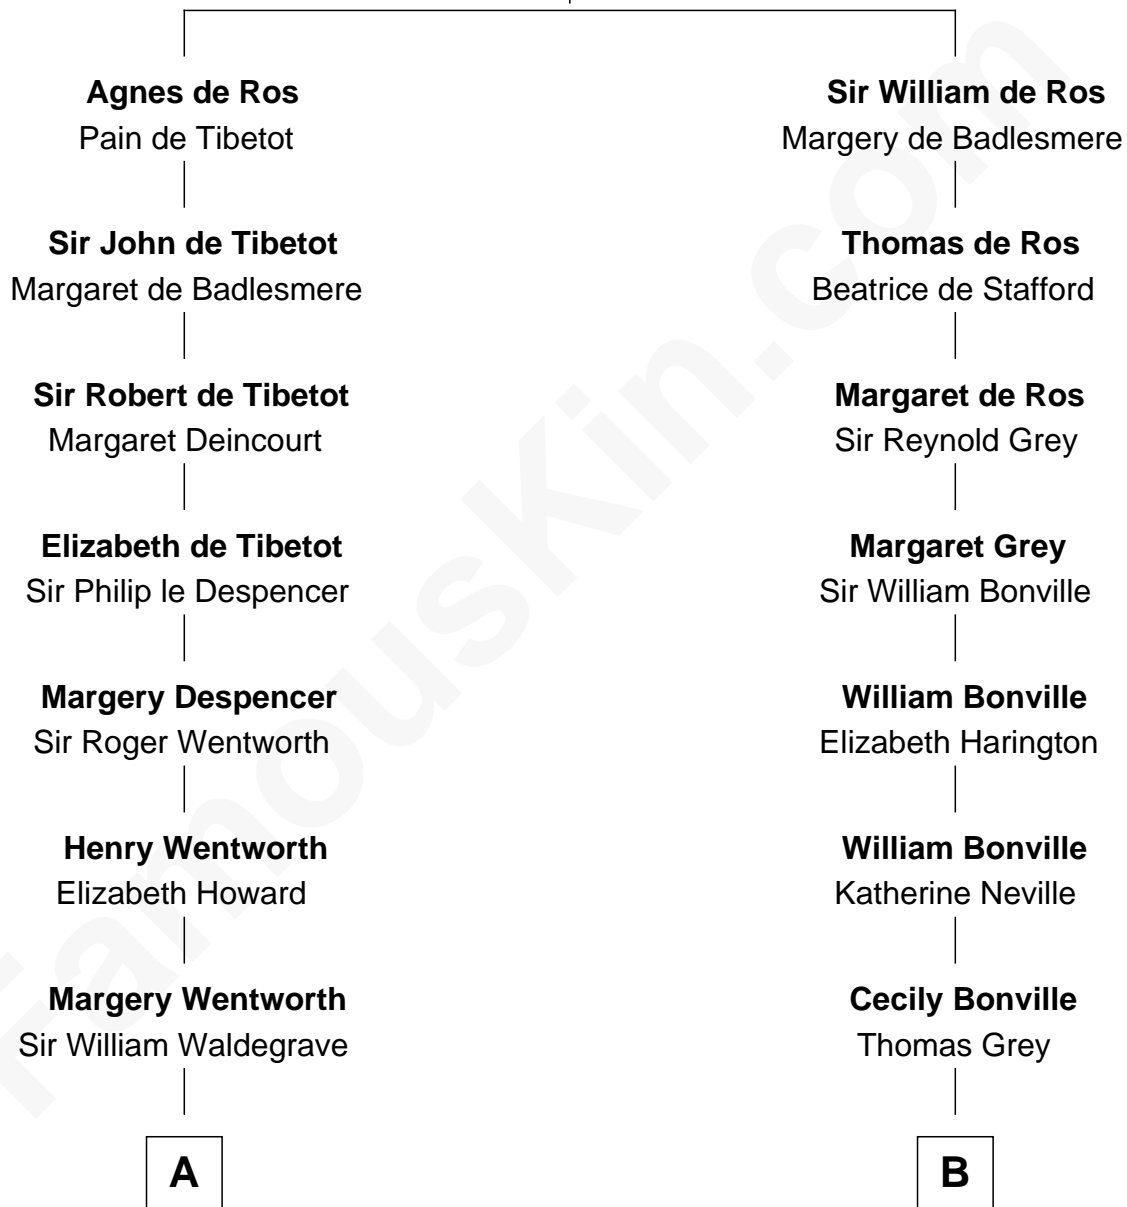

FamousKin.com

Relationship Chart of

Walt Disney

Co-Founder of The Walt Disney Company

18th cousin 2 times removed of

Colonel Robert Gould Shaw

U.S. Civil War leader of film "Glory" fame

William de Ros
Maude de Vaux

C

Eber Call

Violette Lawrence

Charles Call

Henrietta Gross

Flora Call

Elias Charles Disney

Walt Disney

Co-Founder of The Walt Disney Co.

D

Francis George Shaw

Sarah Blake Sturgis

Colonel Robert Gould Shaw

Main character in film "Glory"

FamousKin.com