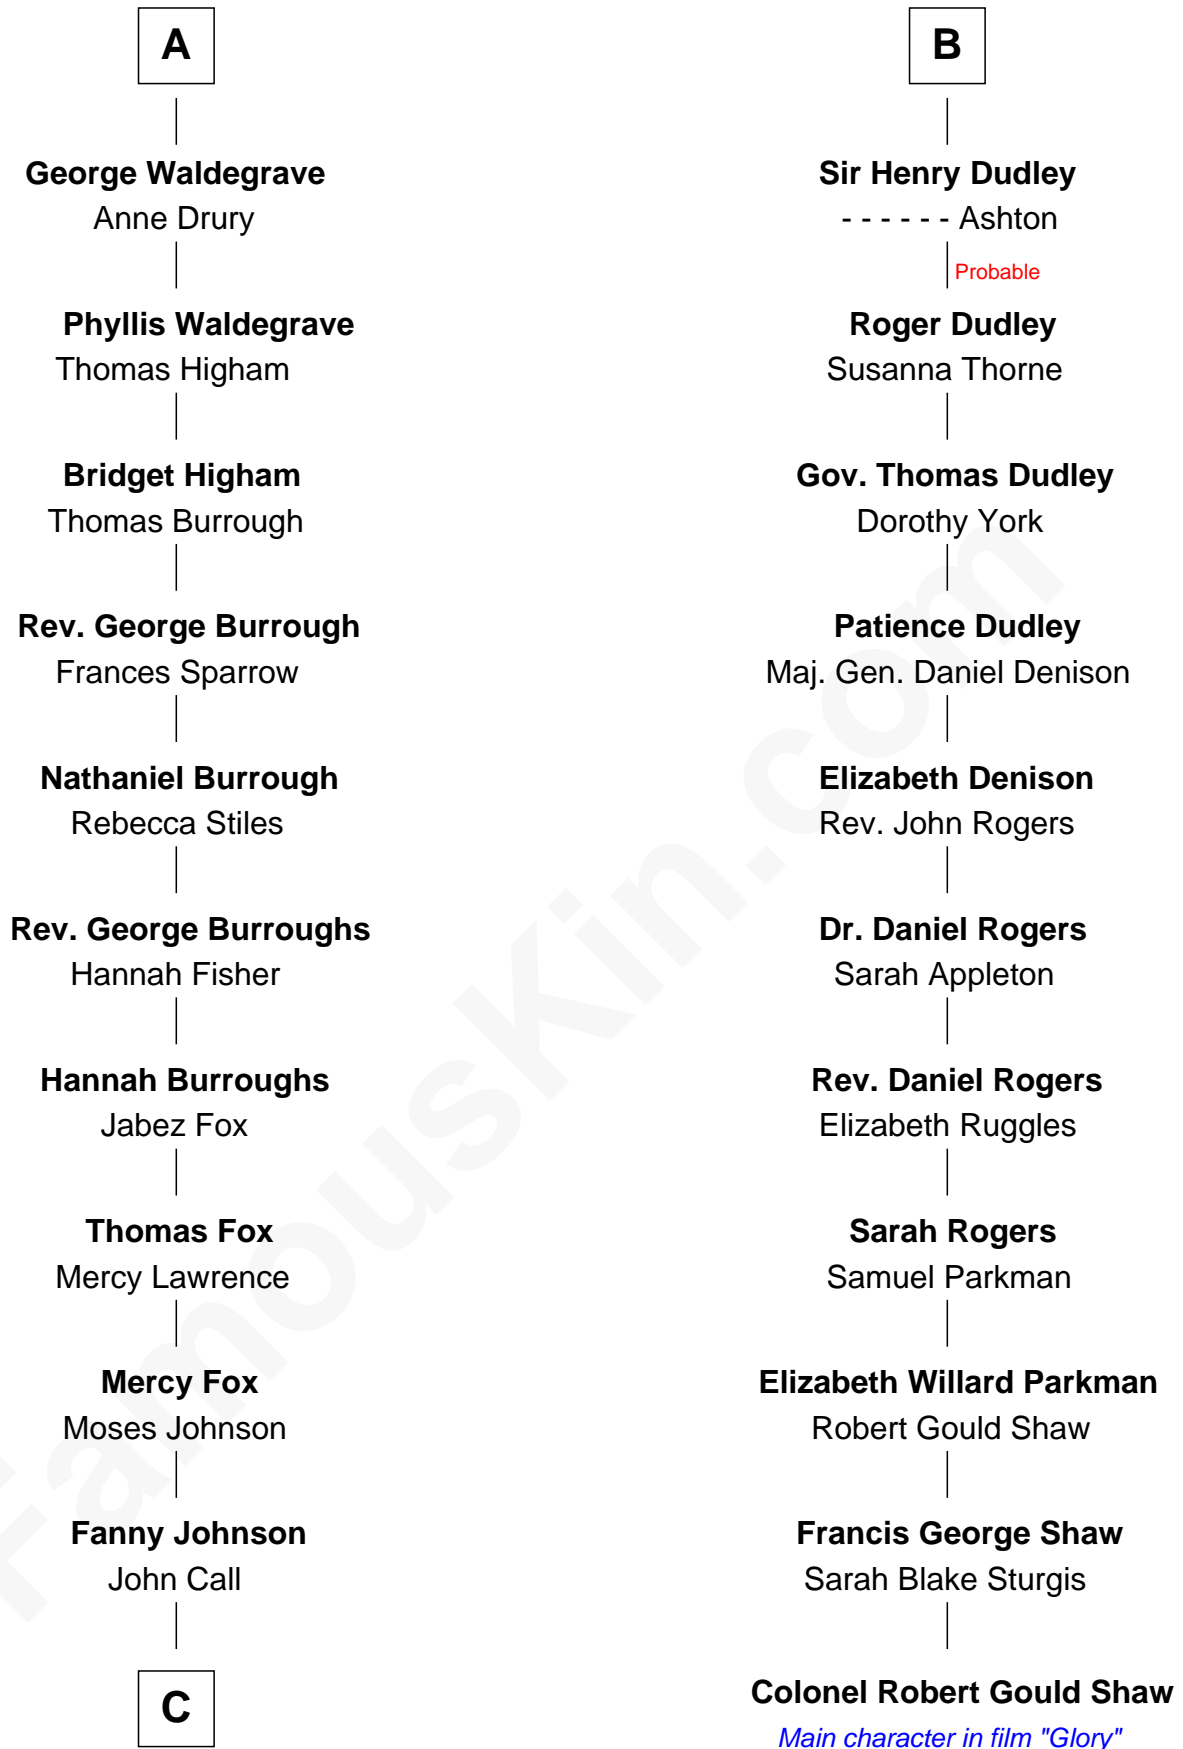

## Relationship Chart of

### Walt Disney

Co-Founder of The Walt Disney Company

17th cousin 3 times removed of

### Colonel Robert Gould Shaw

U.S. Civil War leader of film "Glory" fame

**C**

—  
**Eber Call**

Violette Lawrence

—  
**Charles Call**

Henrietta Gross

—  
**Flora Call**