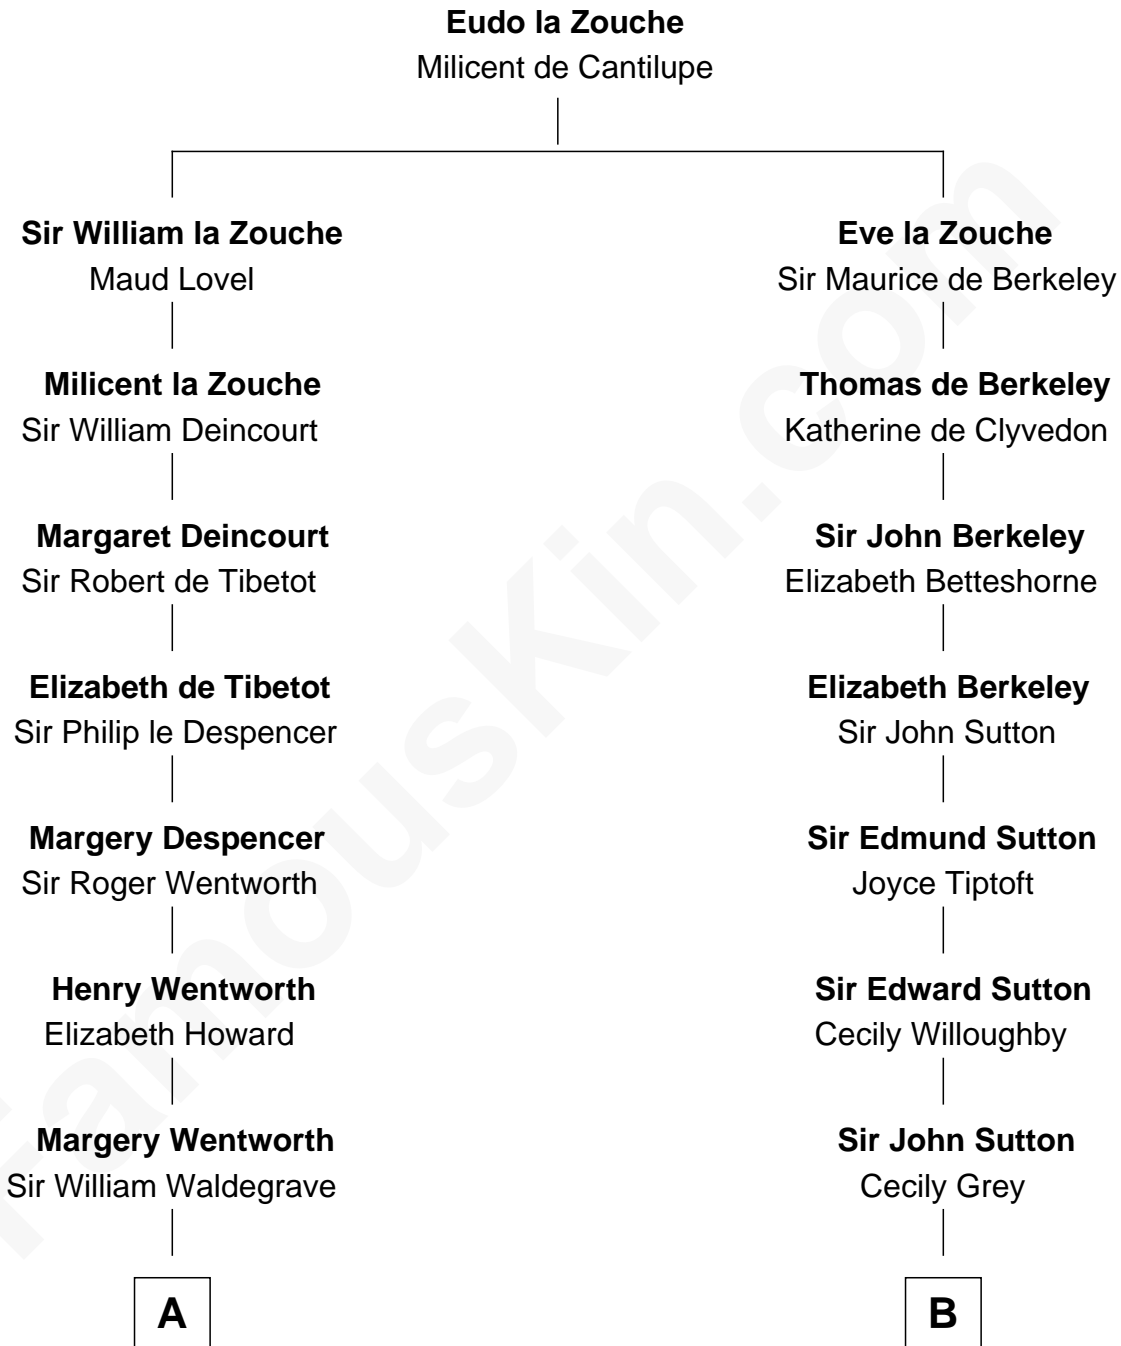

## Relationship Chart of

### Walt Disney

Co-Founder of The Walt Disney Company

17th cousin 3 times removed of

### Colonel Robert Gould Shaw

U.S. Civil War leader of film "Glory" fame

**C**

—  
**Eber Call**

Violette Lawrence

—  
**Charles Call**

Henrietta Gross

—  
**Flora Call**