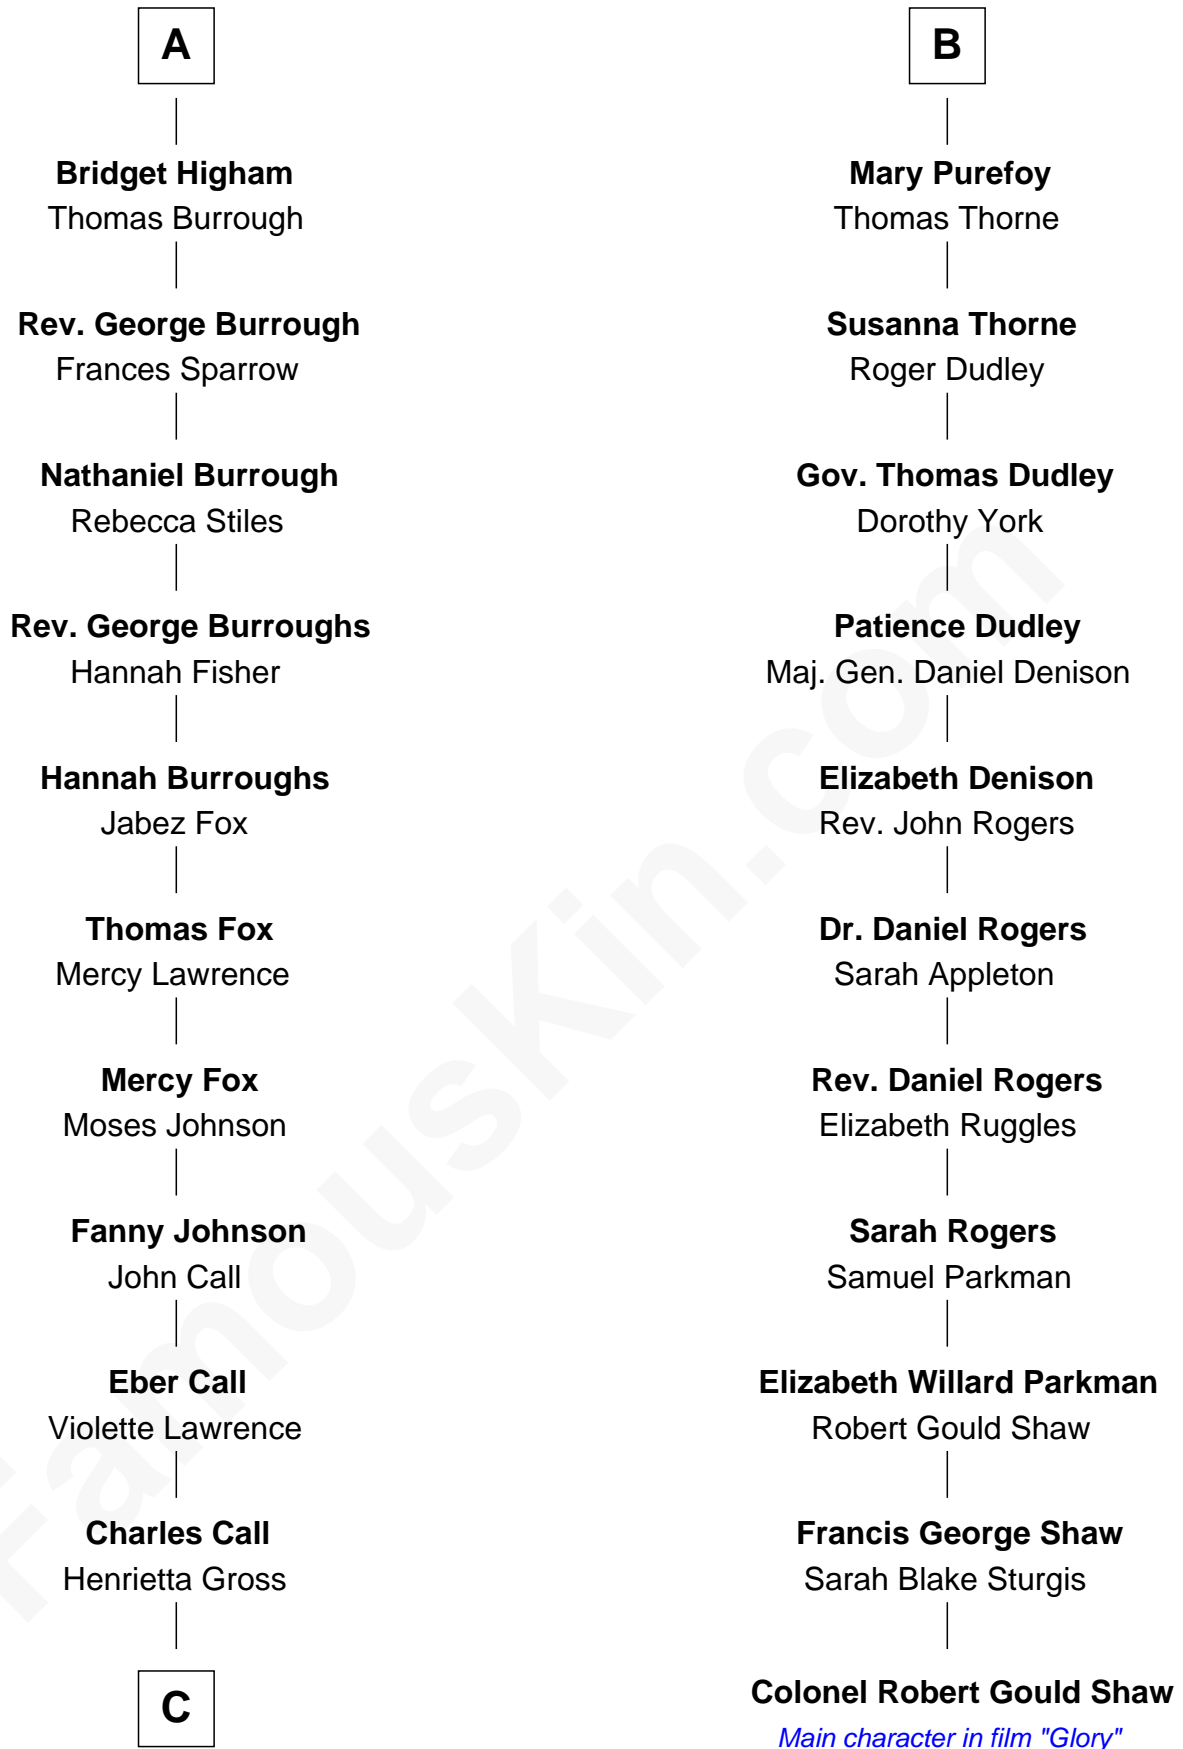

## Relationship Chart of

### Walt Disney

Co-Founder of The Walt Disney Company

17th cousin 1 time removed of

### Colonel Robert Gould Shaw

U.S. Civil War leader of film "Glory" fame

**Sir John Howard**

Alice de Bois

**C**

**Flora Call**

Elias Charles Disney

**Walt Disney**