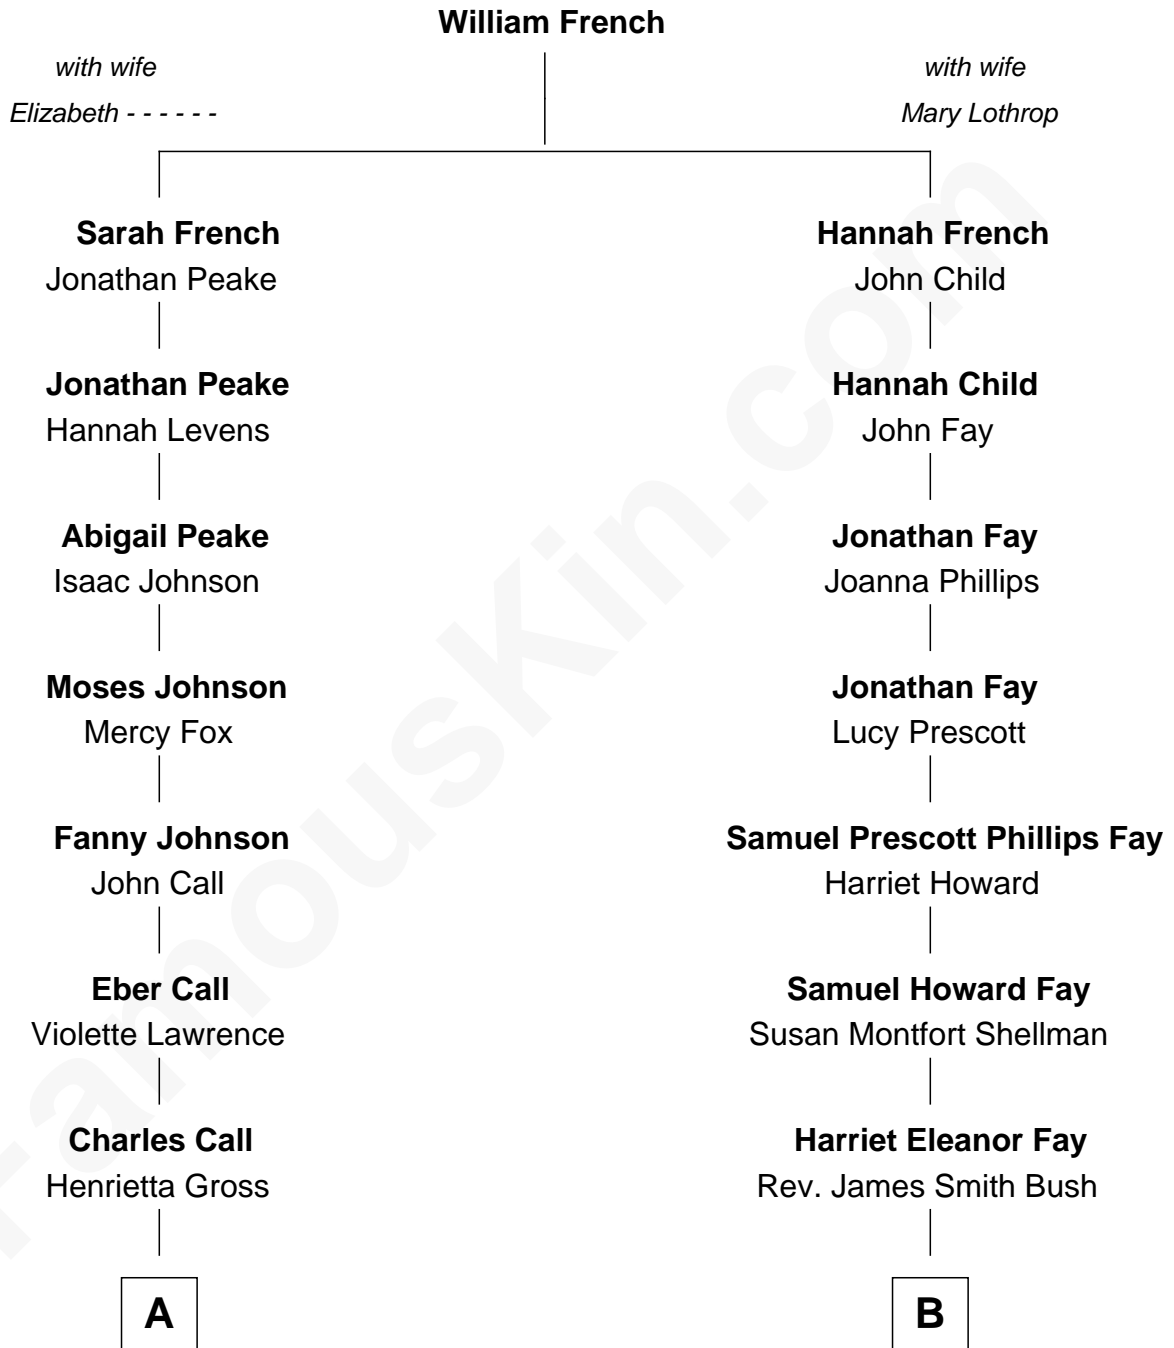

FamousKin.com

Relationship Chart of

Walt Disney

Co-Founder of The Walt Disney Company

8th cousin 2 times removed of

George W. Bush
43rd U.S. President

A

Flora Call
Elias Charles Disney

Walt Disney
Co-Founder of The Walt Disney Co.

B

Samuel Prescott Bush
Flora Sheldon

Prescott Sheldon Bush
Dorothy Wear Walker

George Herbert Walker Bush
Barbara Pierce

George W. Bush
43rd U.S. President

FamousKin.com